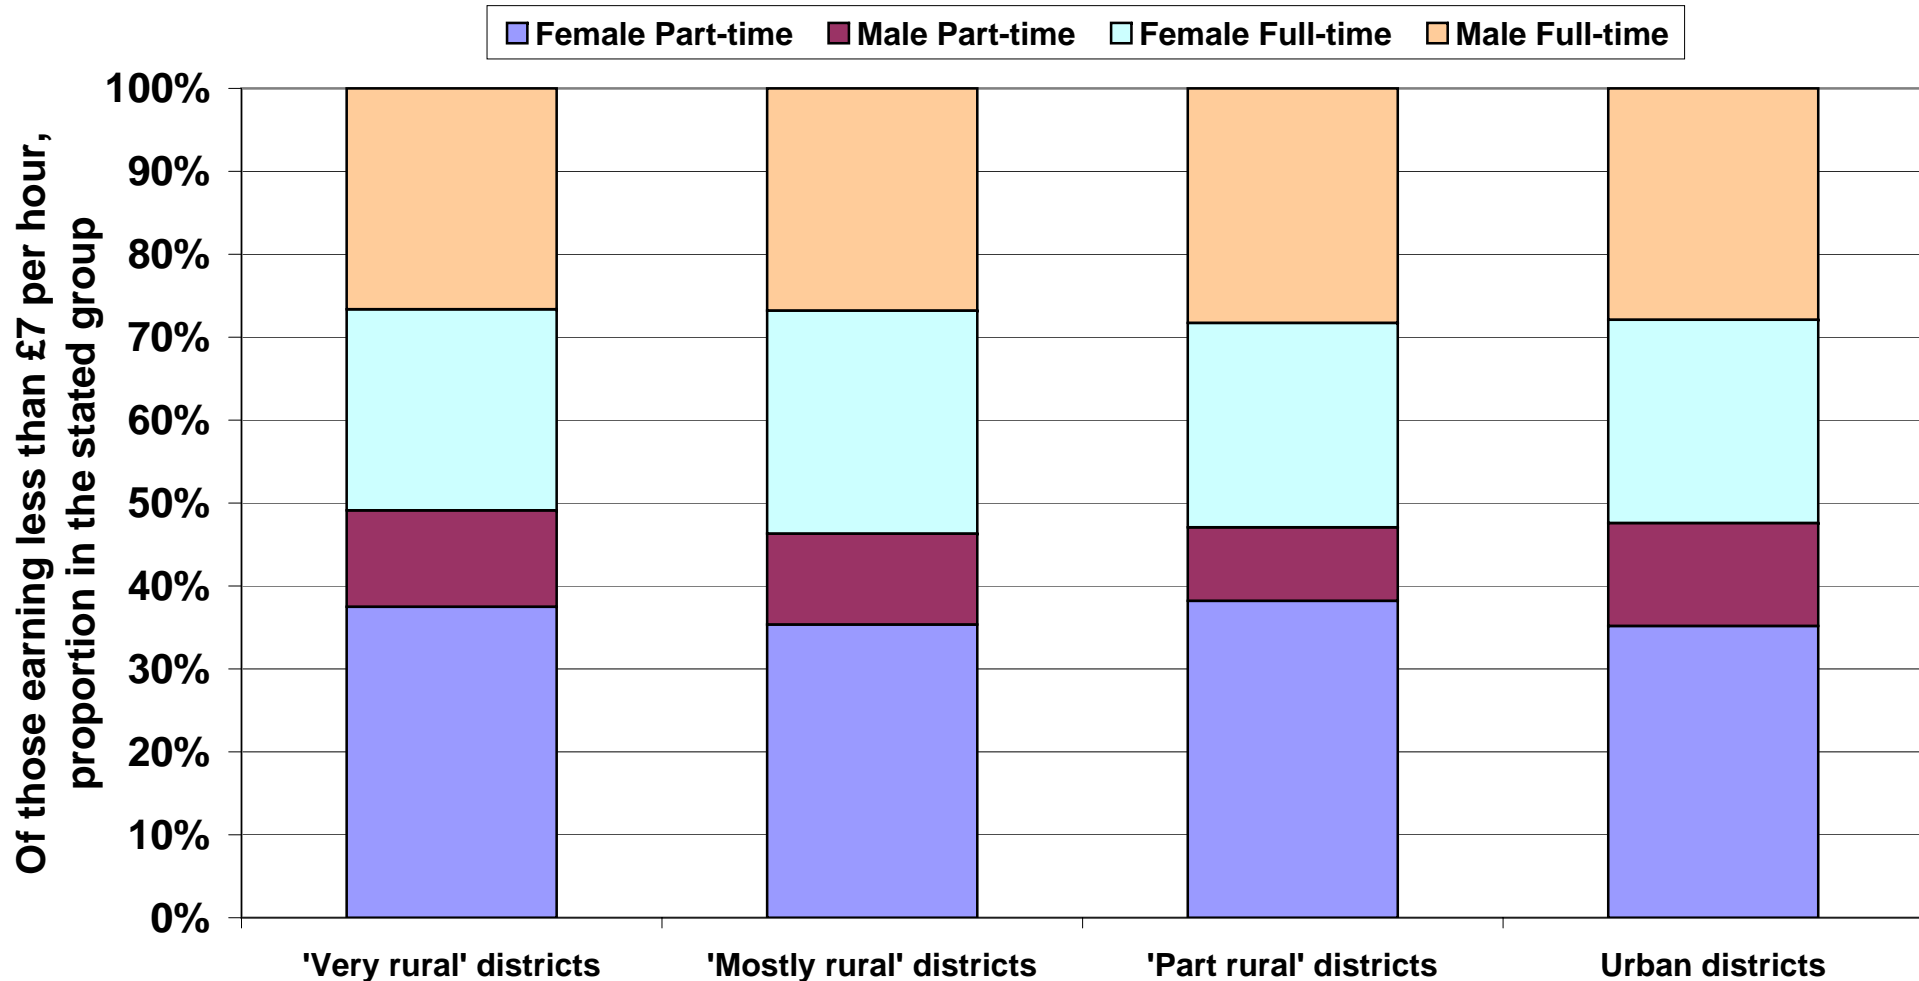

# Around half of those paid less than £7 per hour in rural districts are part-time workers, mainly women

Source: Annual Population Survey, ONS; the data is for 2009; England; updated Nov 2010