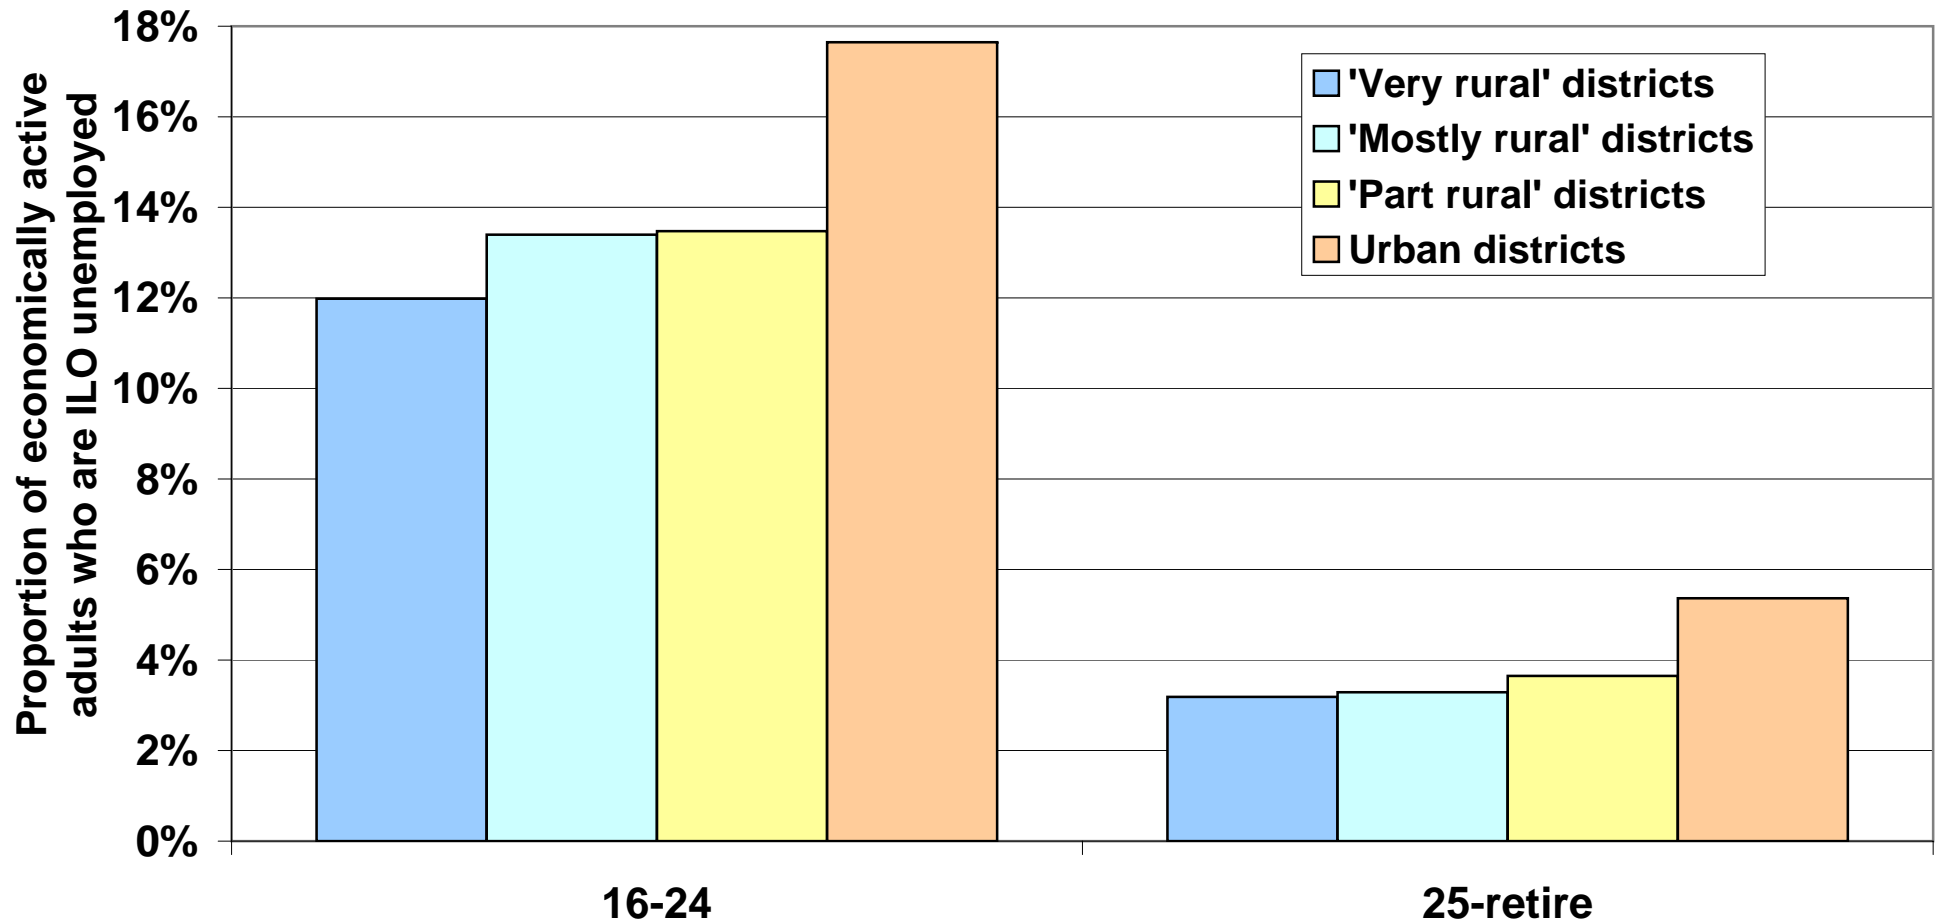

Although lower than in urban districts, the unemployment rate for 16- to 24-year-olds in rural districts is four times that for older workers

Source: Annual Population Survey, ONS; the data is the average for 2007 to 2009; England; updated Nov 2010