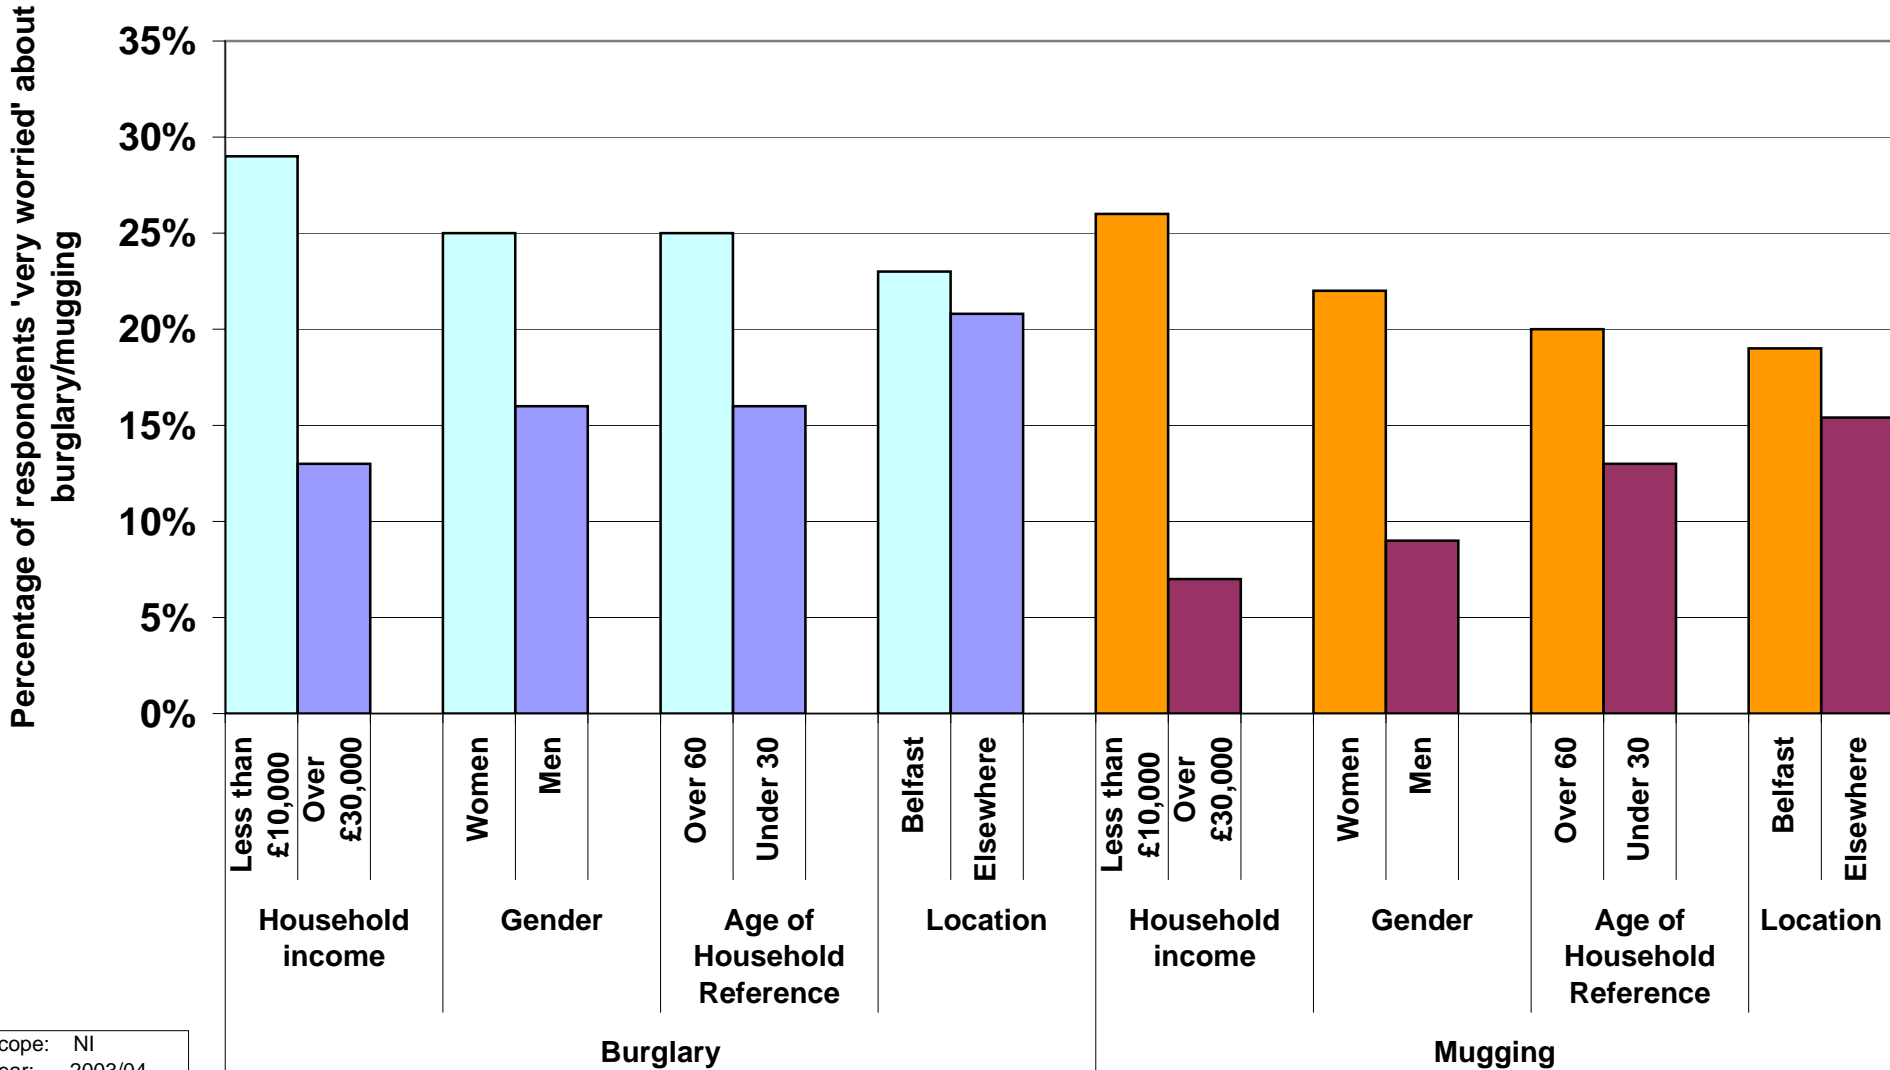

Poor households, women and older people are the most worried about both burglary and mugging

Scope: NI
 Year: 2003/04
 Updated: Jul 2006

Source: 2003/04 Northern Ireland Crime Survey, Northern Ireland Office