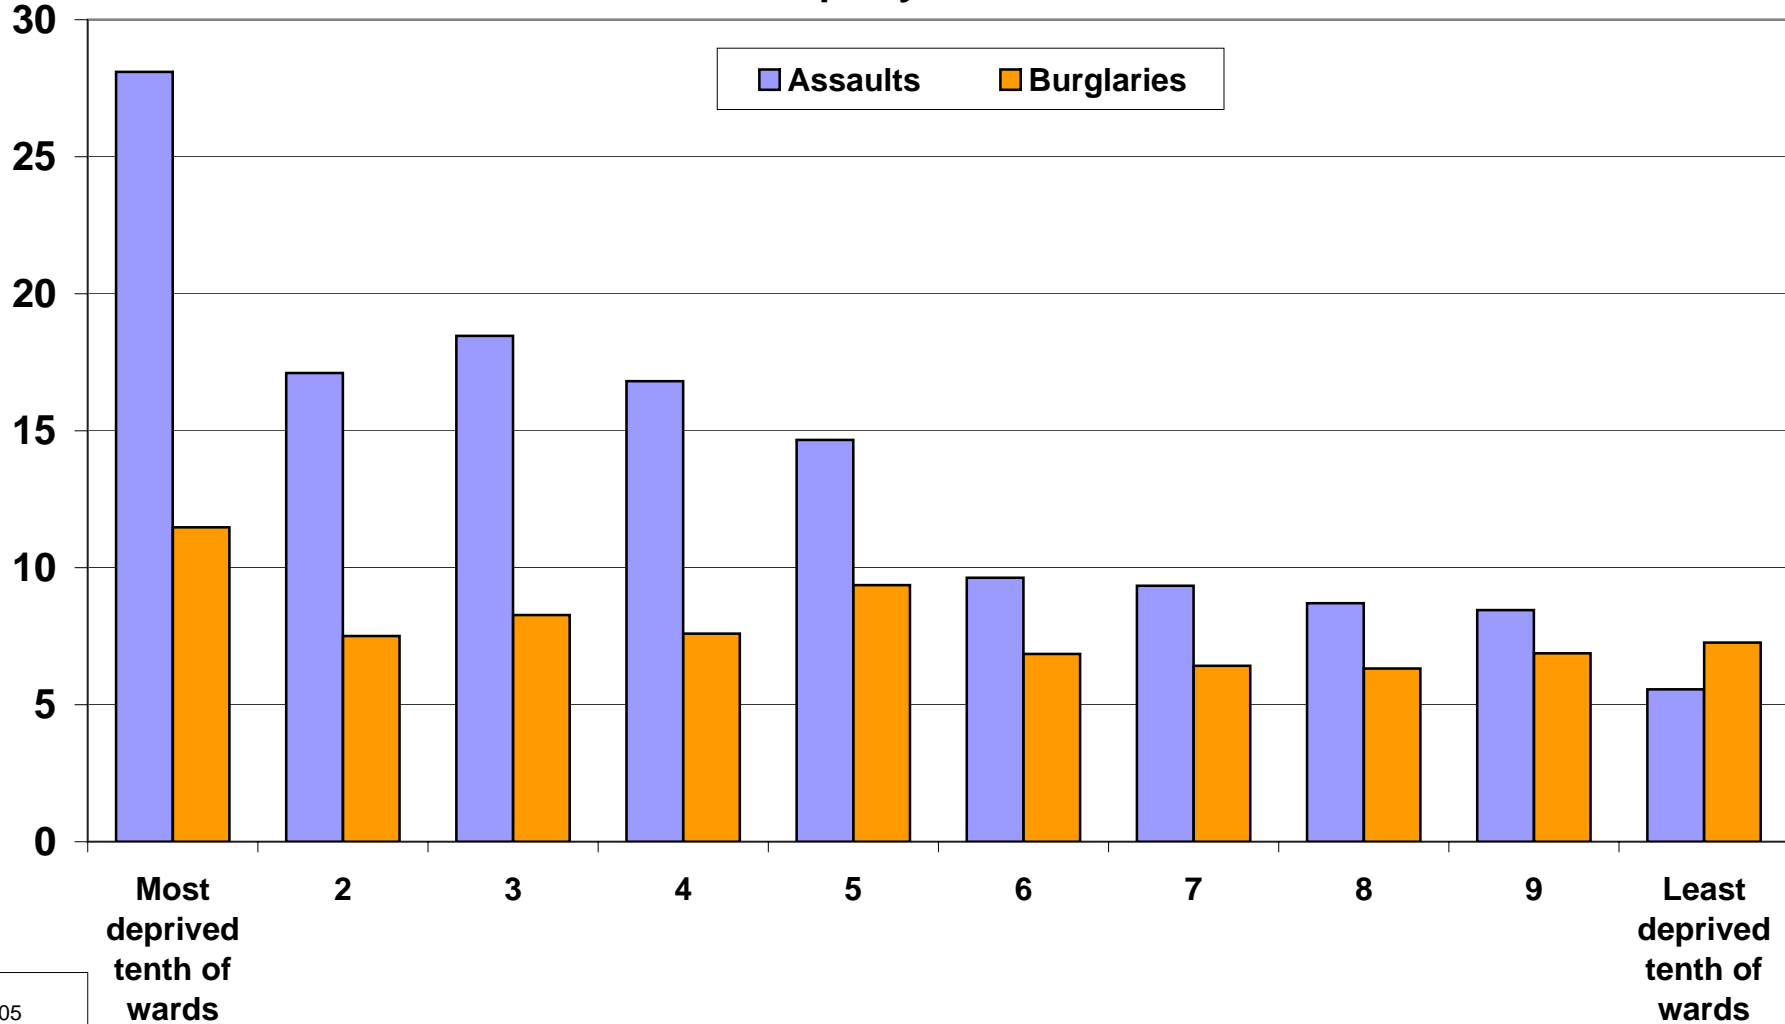

Assaults are much more common in deprived areas whilst burglaries are more or less equally common in all areas

Number of recorded crimes in 2004/05 per 1,000 population

Scope: NI
Year: 2004/05
Updated: Jul 2006