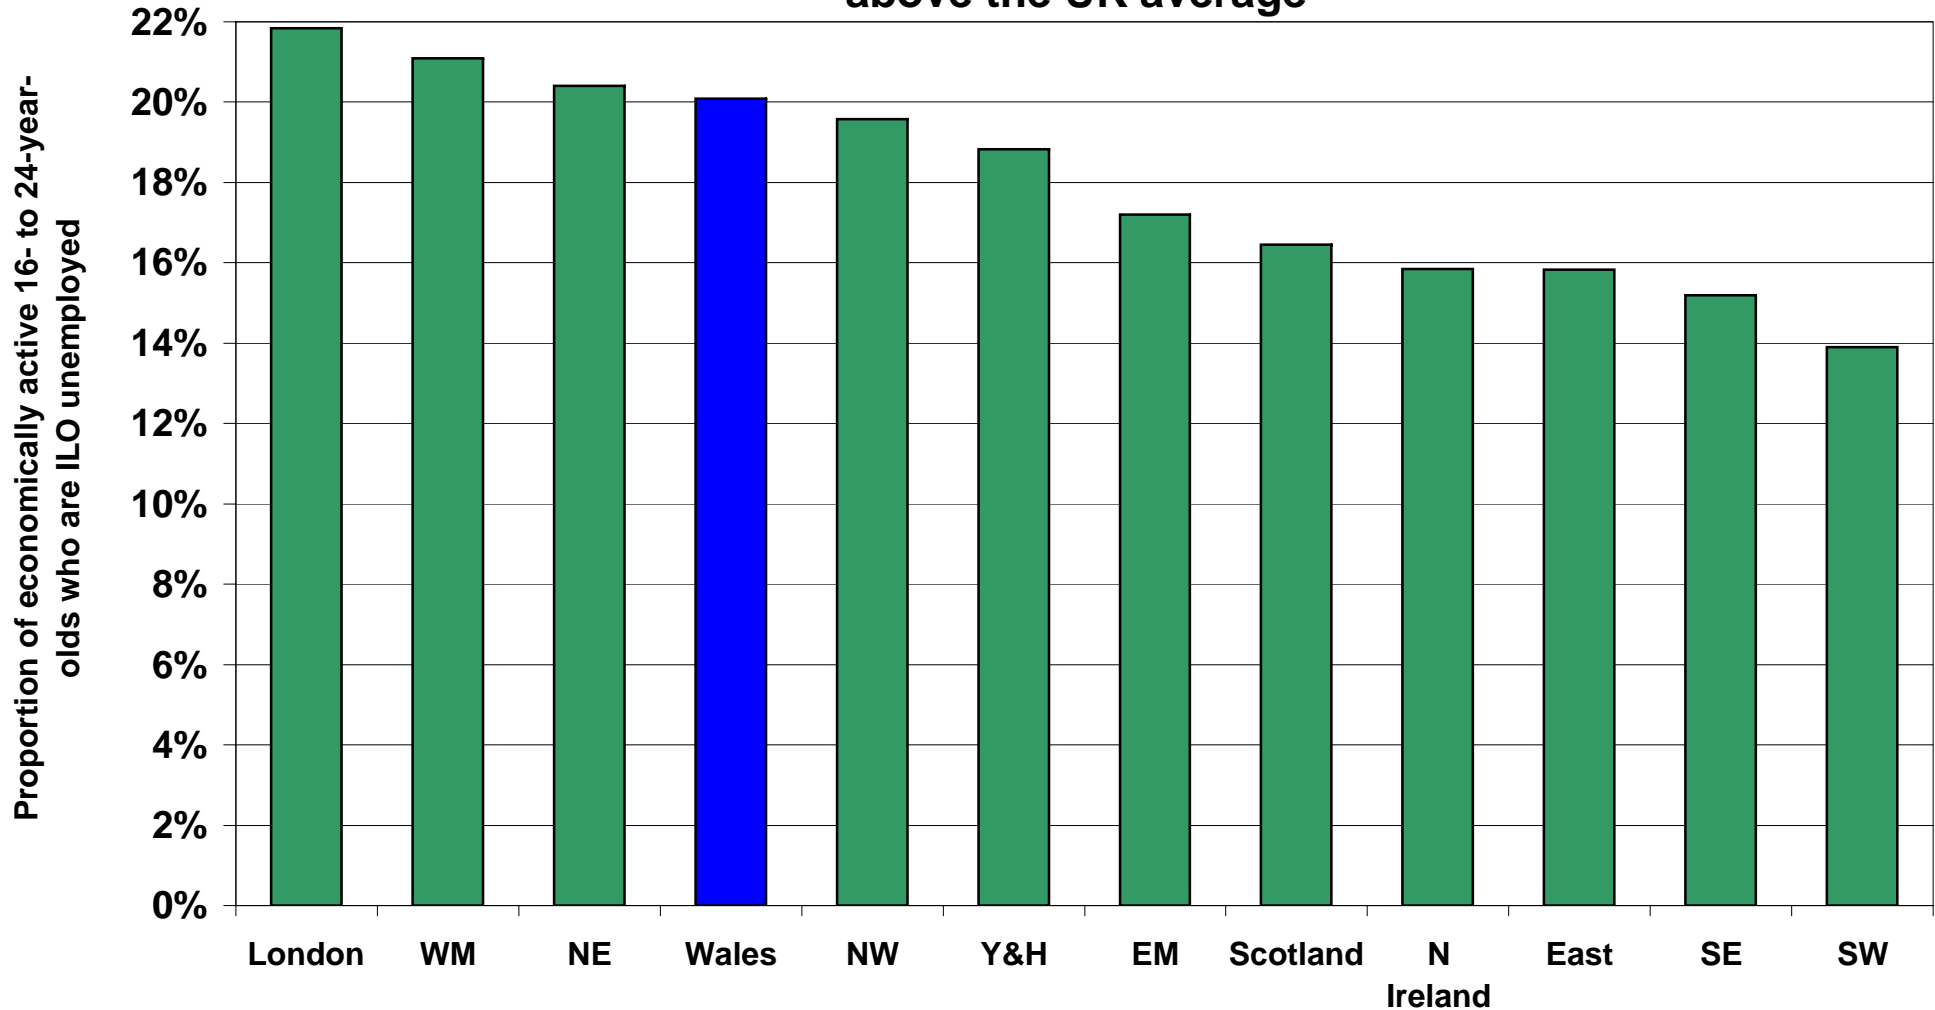

The unemployment rate for 16- to 24-year-olds in Wales is somewhat above the UK average

Source: Labour Force Survey, ONS; the data is the average for 2008 to 2010; updated Mar 2011