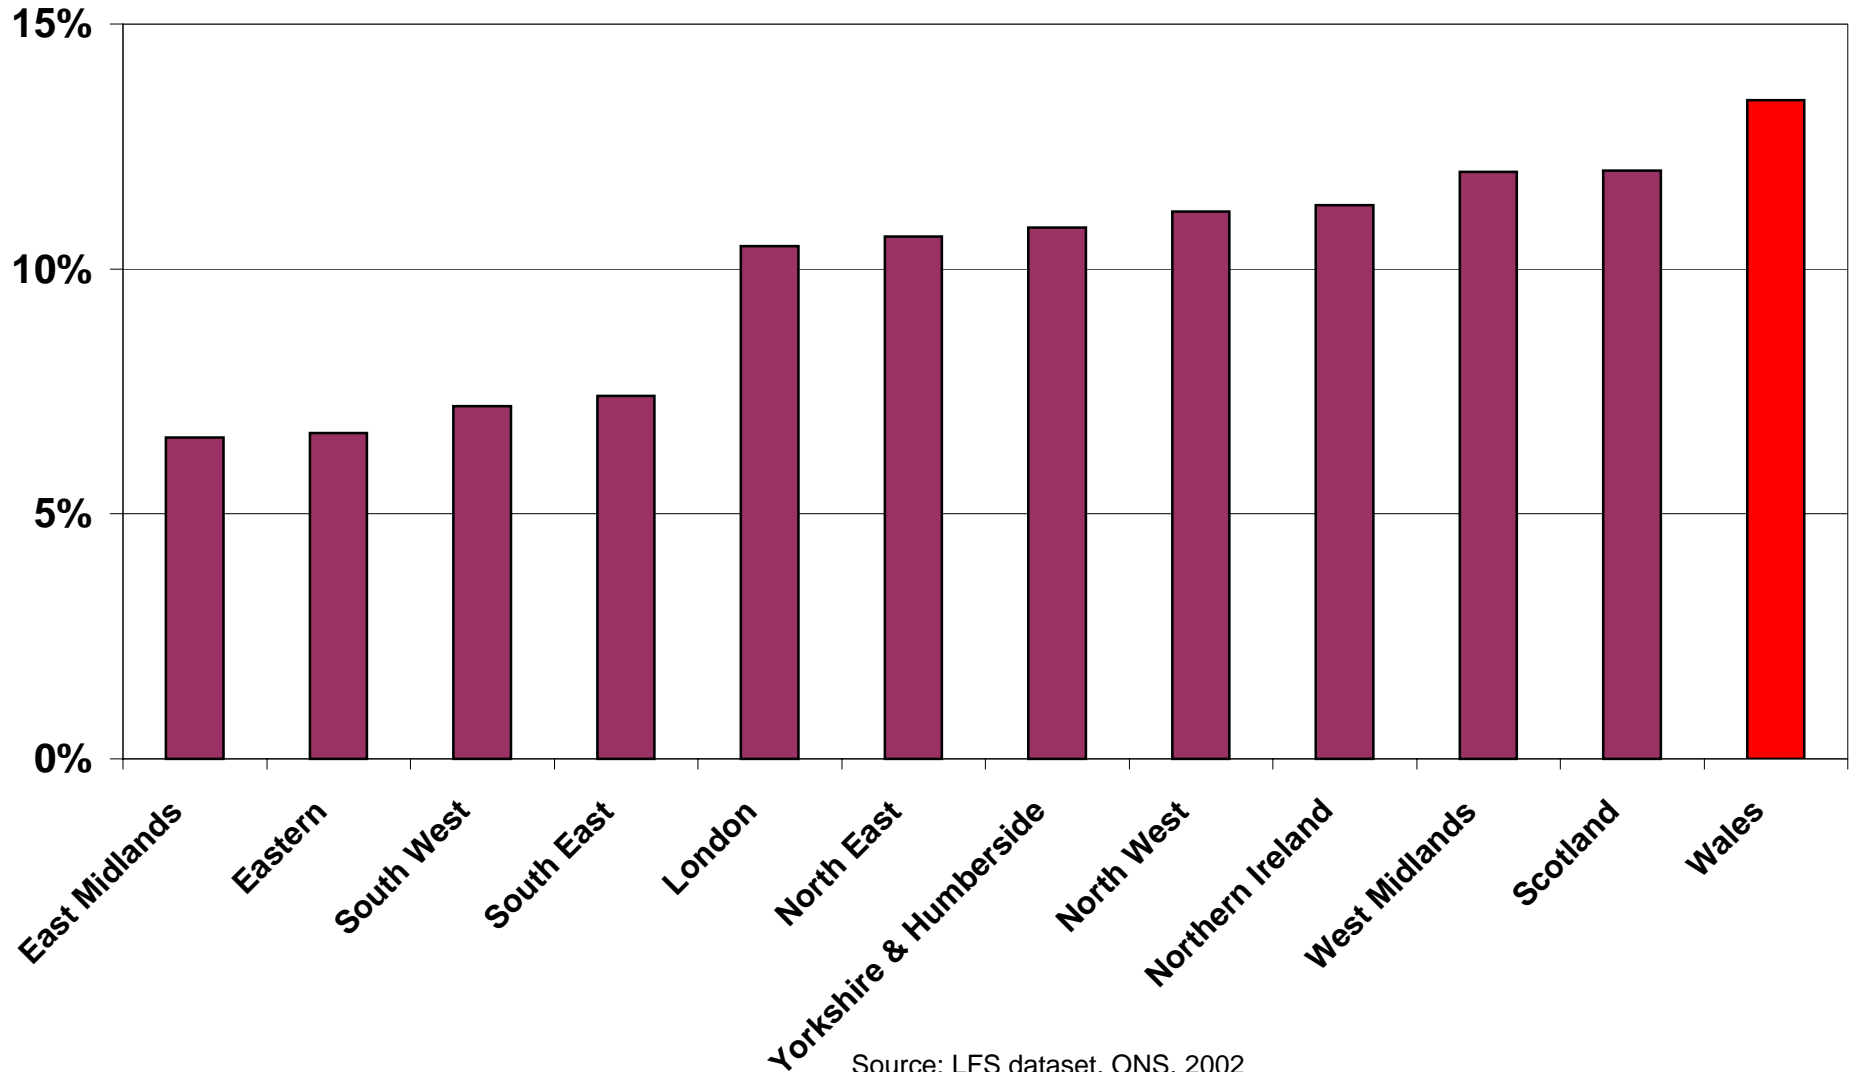

ILO unemployment rates for 18- to 24-year-olds by region

Source: LFS dataset, ONS, 2002