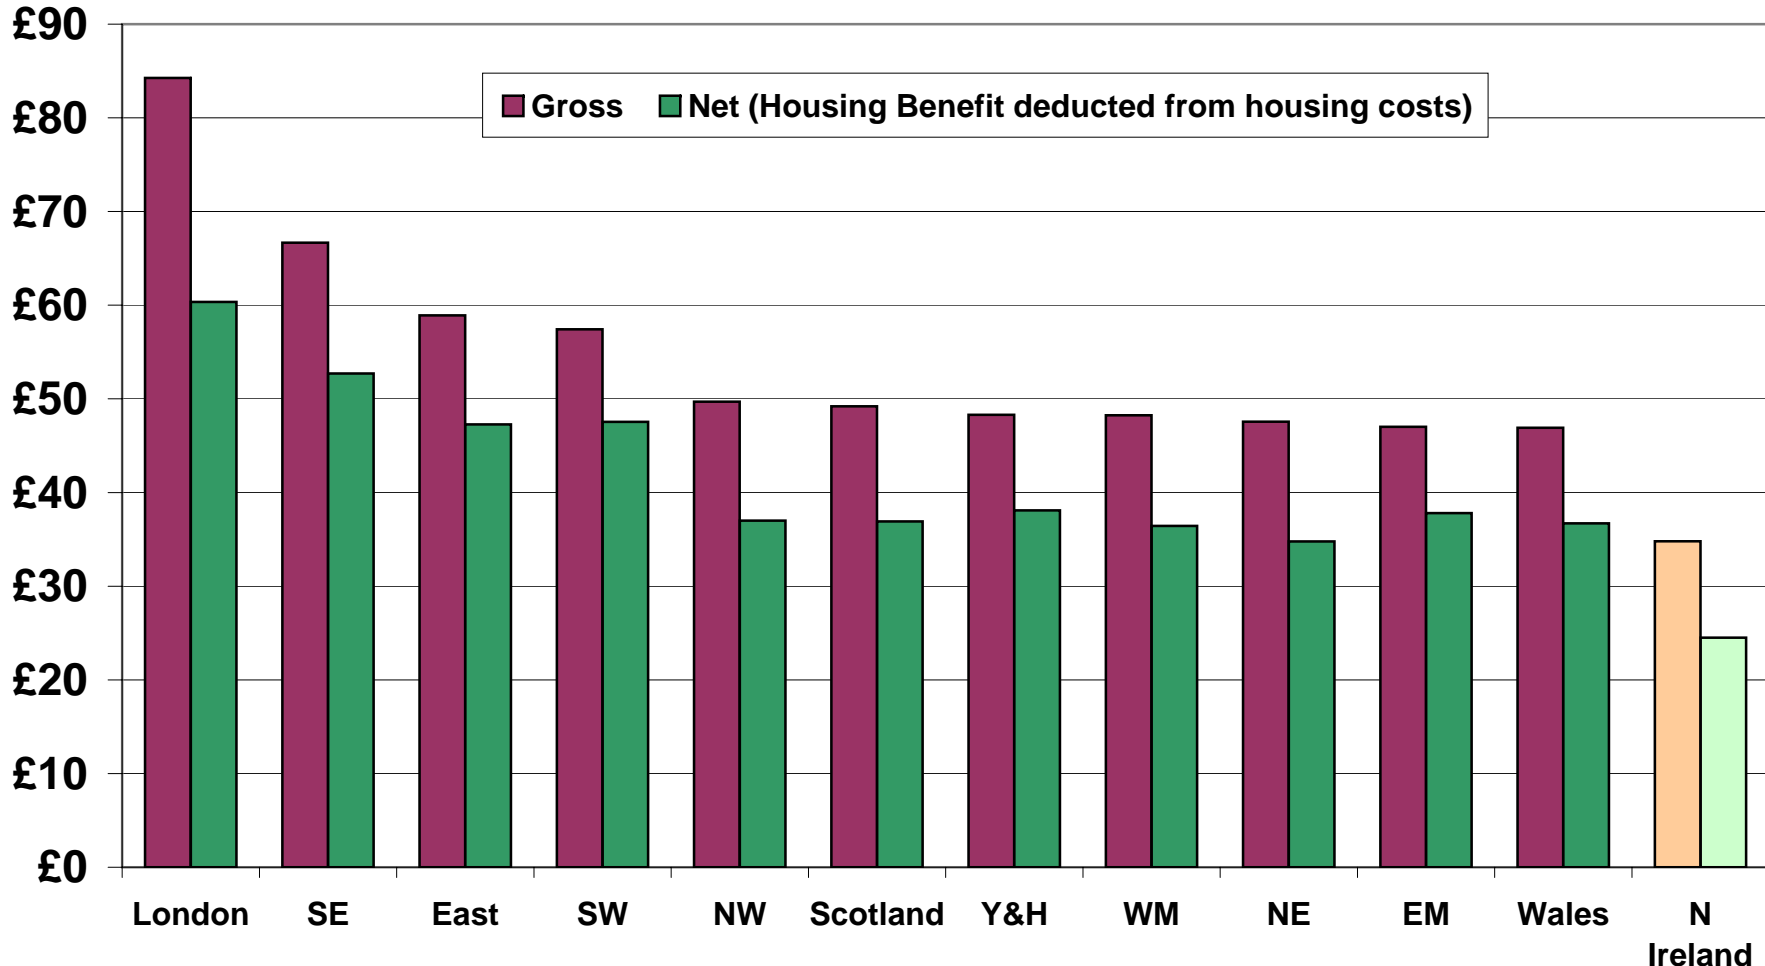

# Housing costs for households with below-average incomes are much lower in Northern Ireland than in any of the regions of Great Britain

For those on below-average incomes, before deducting housing costs, average housing costs per week

Source: Households Below Average Income, DWP; the data is the average for 2006/07 to 2008/09; updated Sep 2009