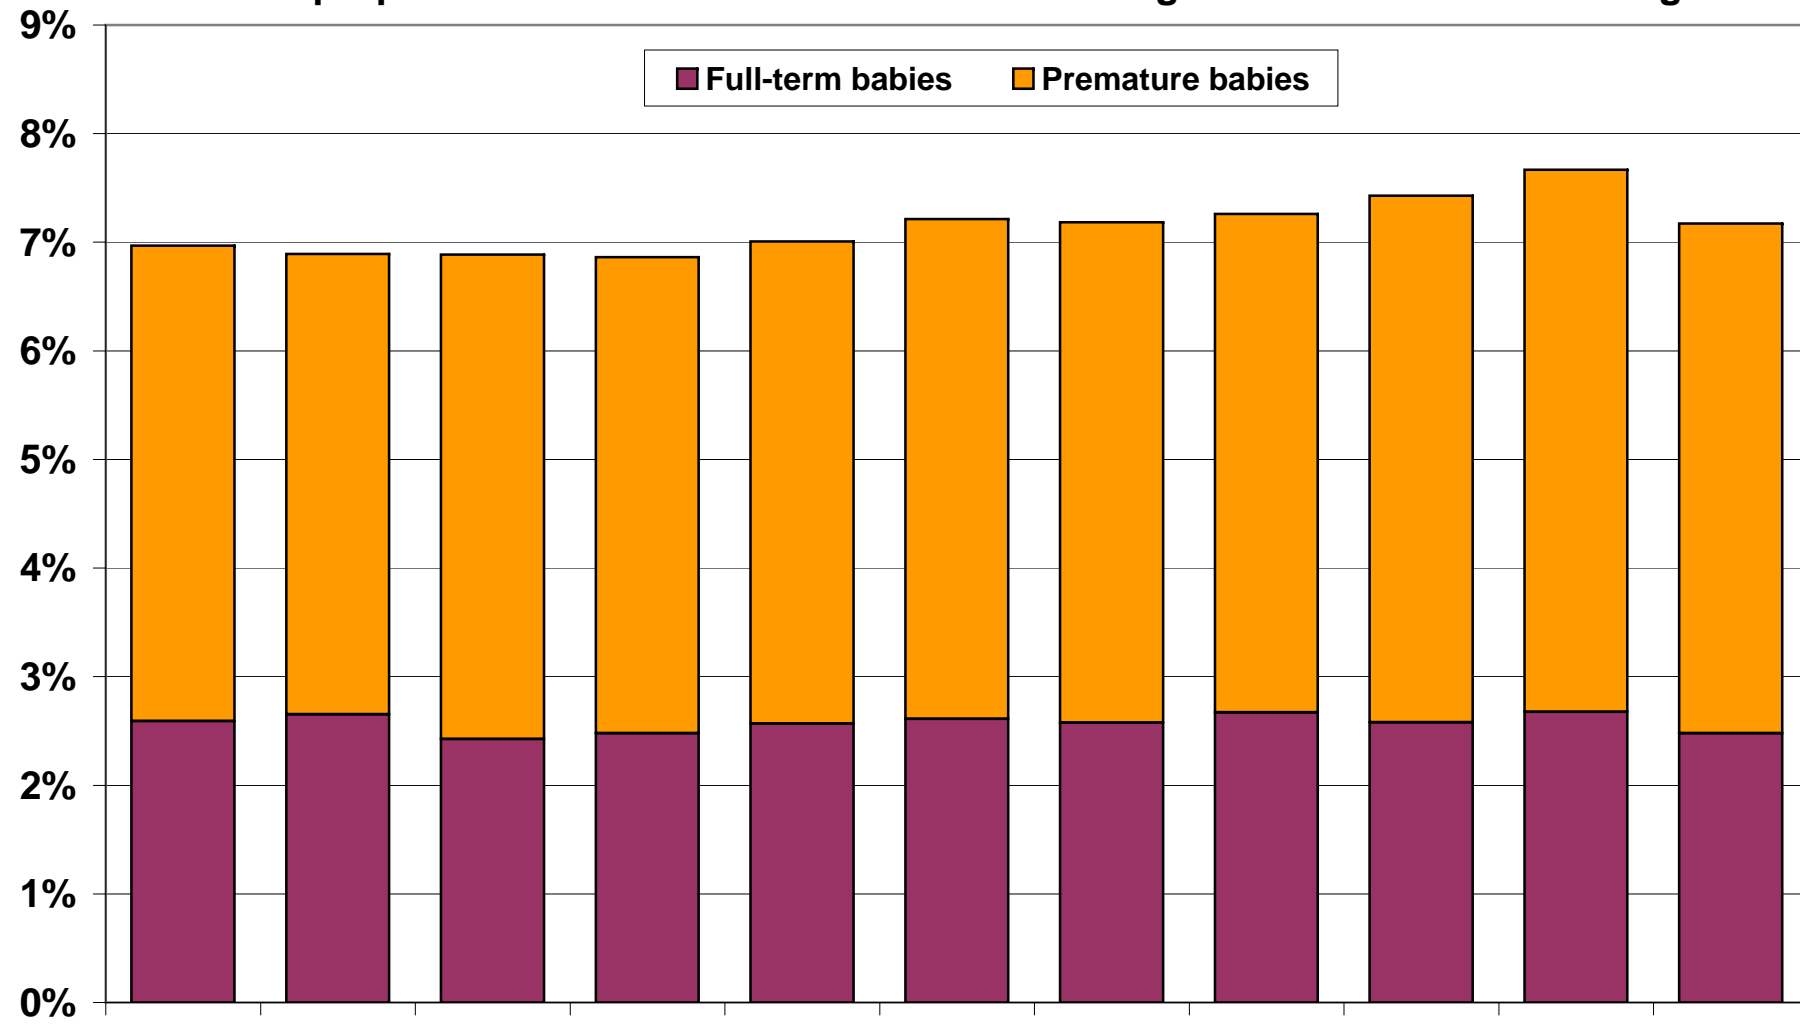

The proportion of babies born with a low birthweight is similar to a decade ago

Proportion of live births which are of low birthweight (%)

Full-term babies Premature babies

Scope: Scotland
Year: 2005
Updated: Aug 2006