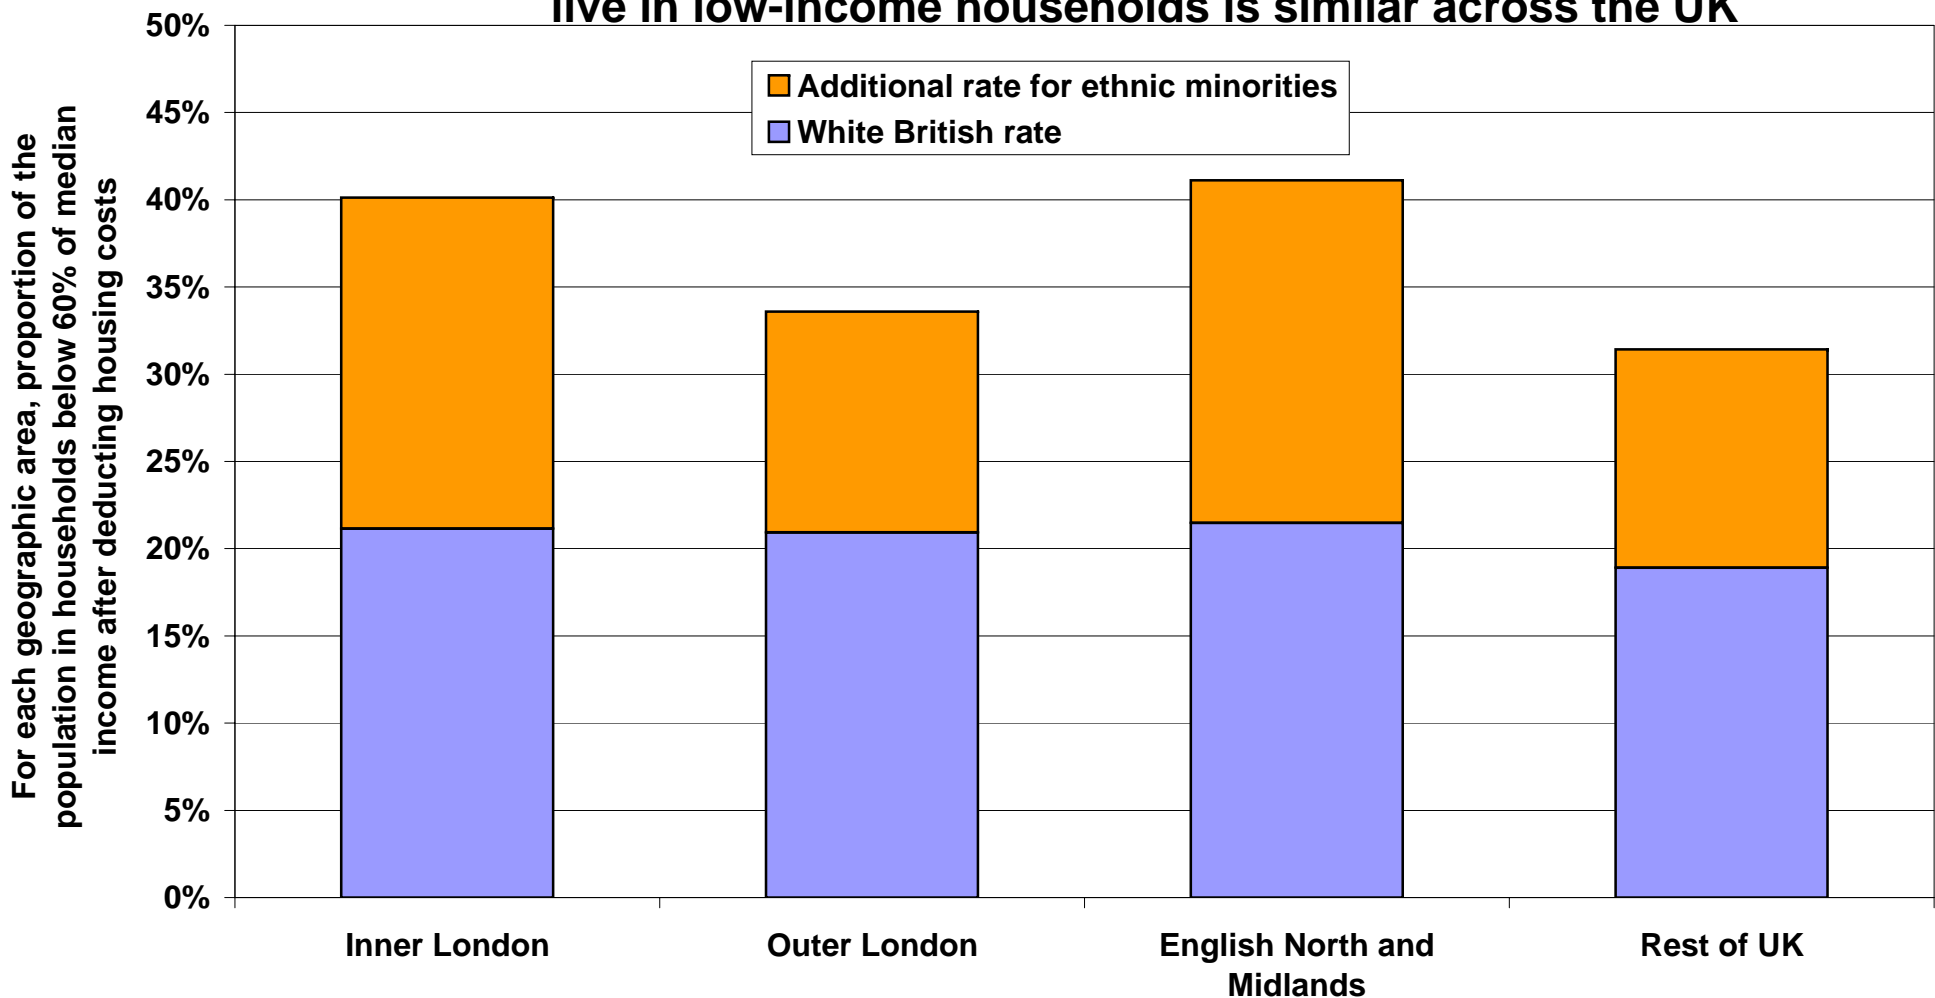

Unlike ethnic minorities, the proportion of White British people who live in low-income households is similar across the UK

Source: Households Below Average Income, DWP; the data is the average for the years 2006/07 to 2008/09; UK; updated Sep 2010