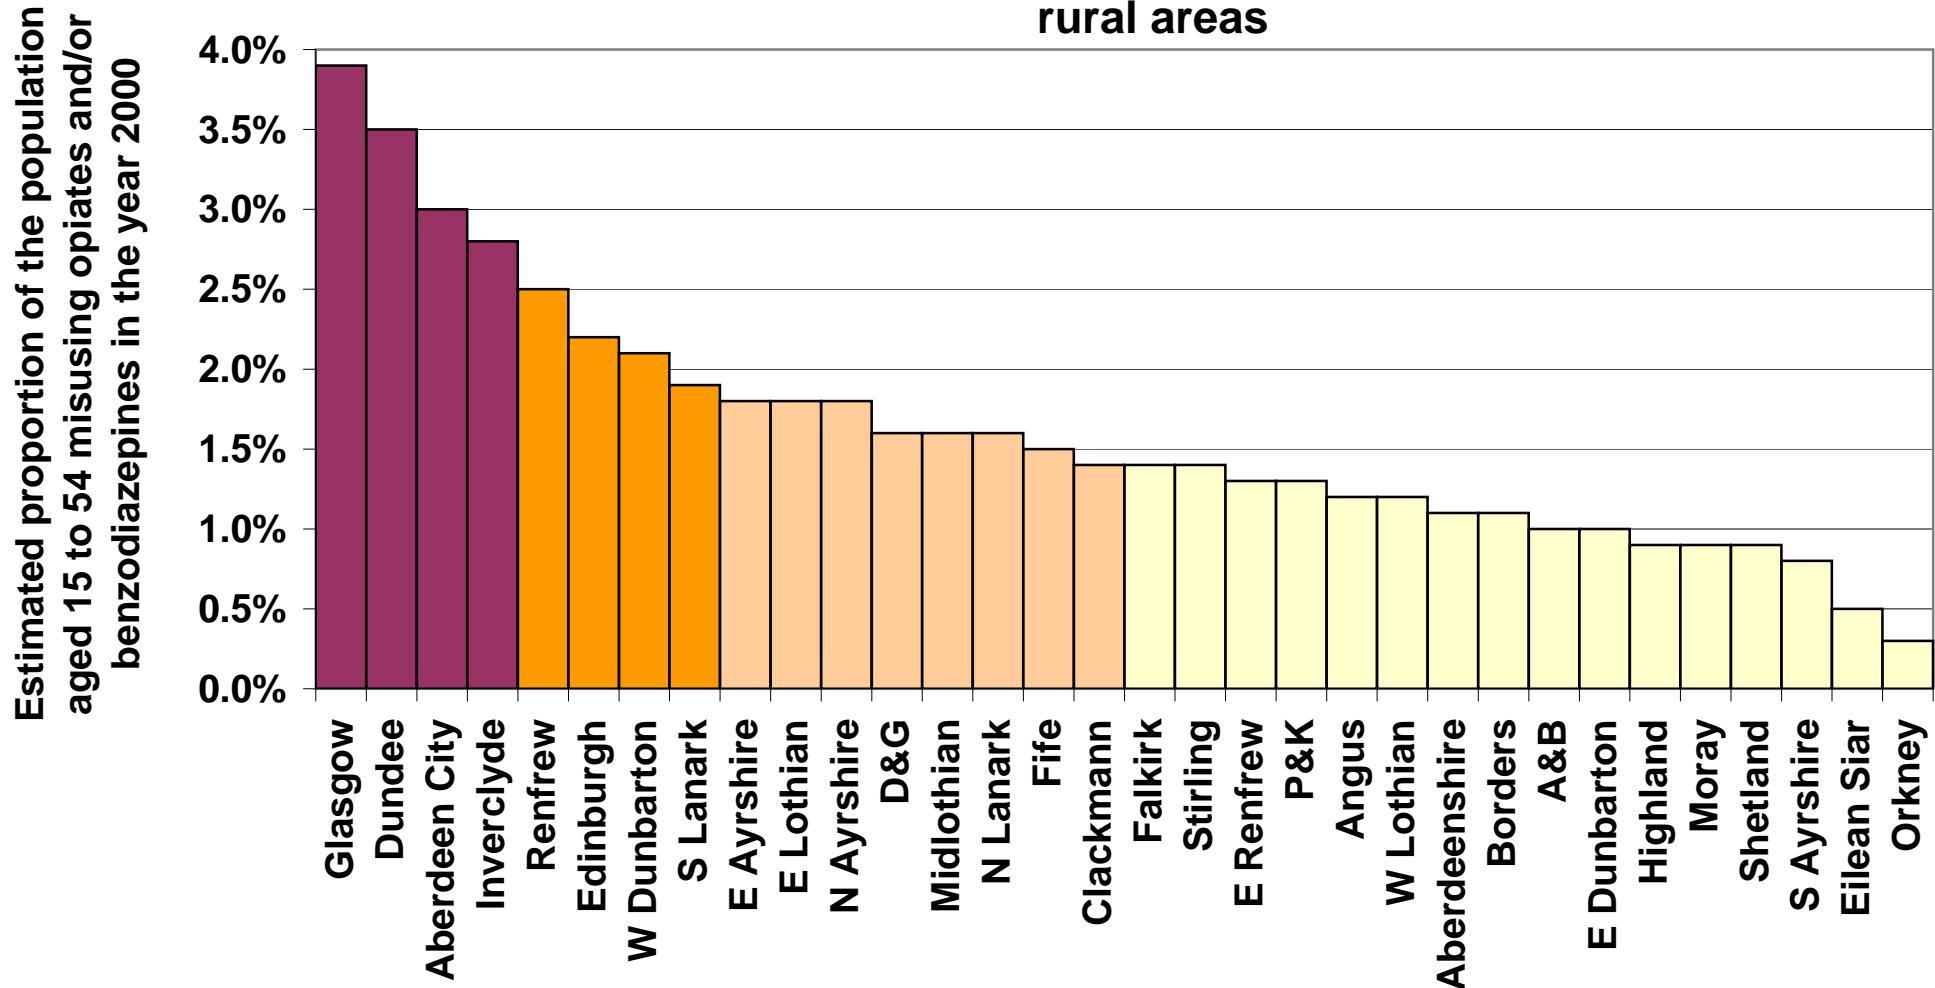

Drug misuse is worst in the major urban centres and least in the more rural areas

Source: Estimating the National and Local Prevalence of Problem Drug Misuse in Scotland; the data is for the year 2000