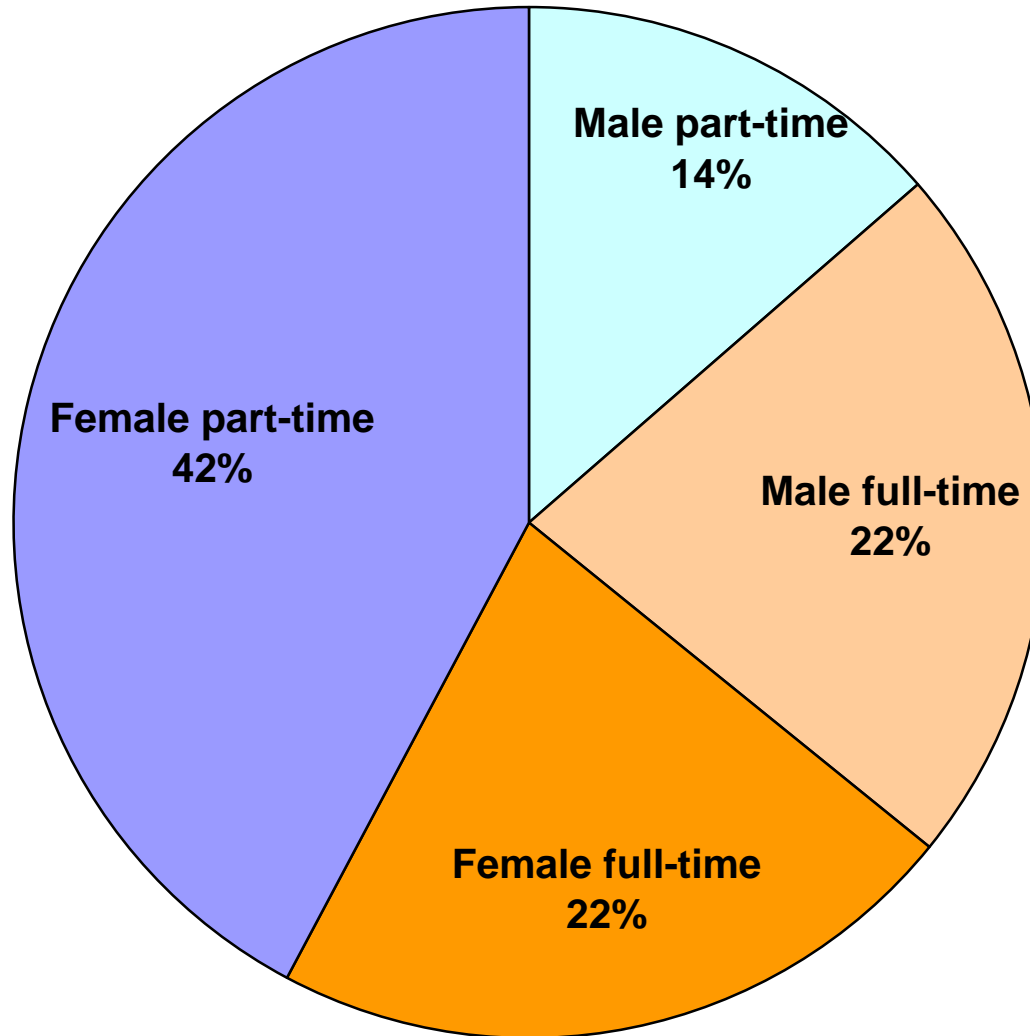

# More than half of those paid less than £7 per hour are part-time workers, mainly women

Source: Annual Survey of Hours and Earnings 2010, ONS; updated Jan 2011