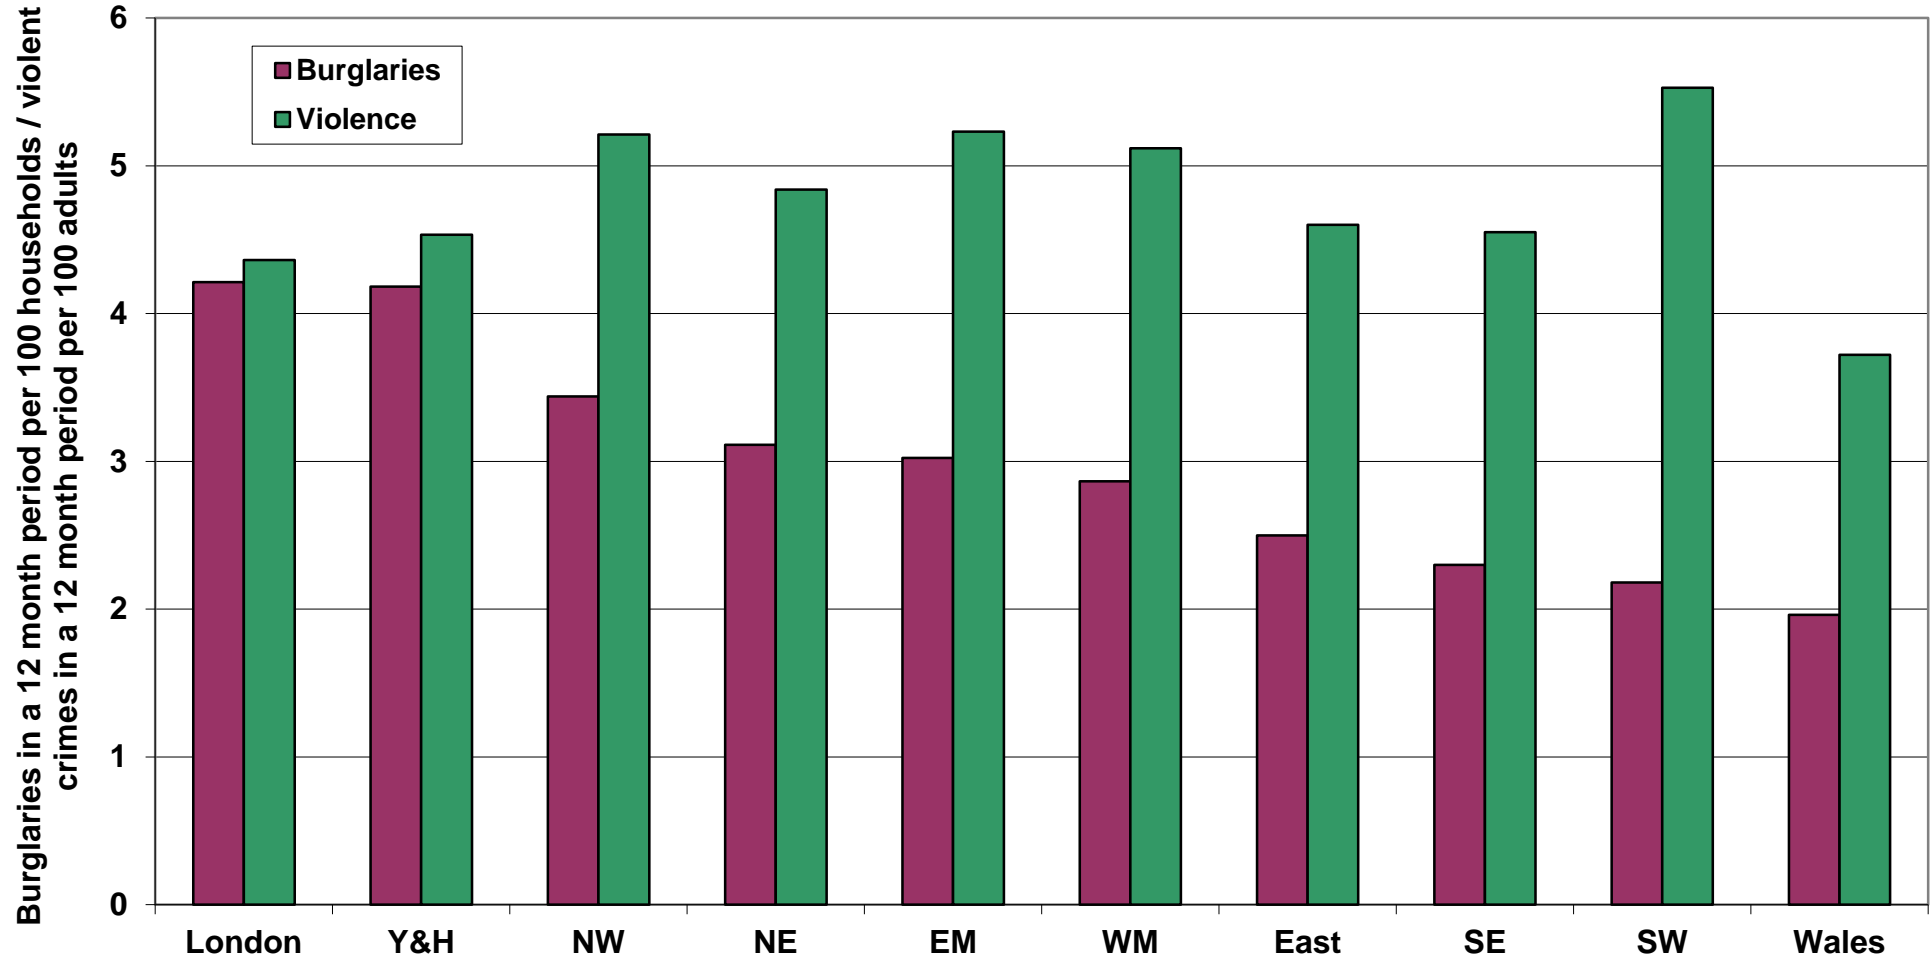

The burglary rate is twice as high in Yorkshire & the Humber and in London as in Wales. There is less variation in the incidence of violent crime.

Source: British Crime Survey, Home Office; the data is the average for 2008/09 to 2010/11; England & Wales; updated Jul 2011