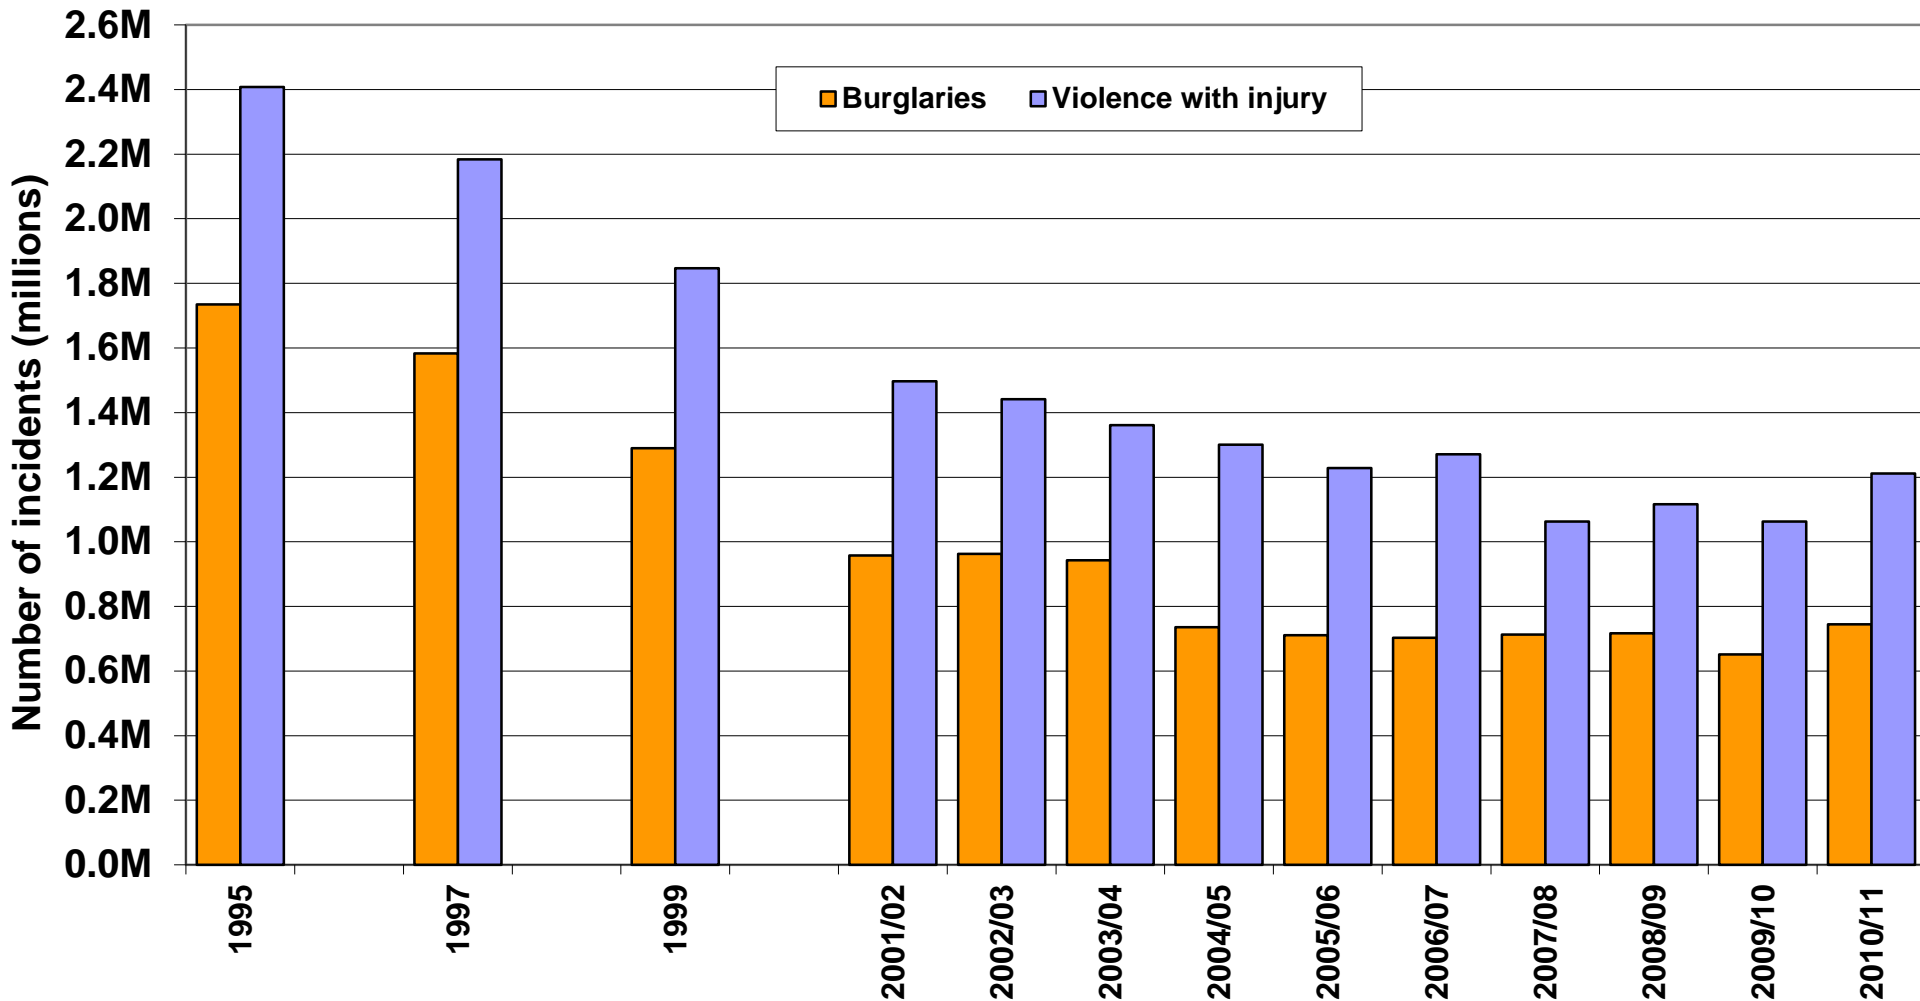

# The number of both burglaries and violent crimes is substantially lower than a decade ago

Source: British Crime Survey, Home Office; England & Wales; updated Jul 2011