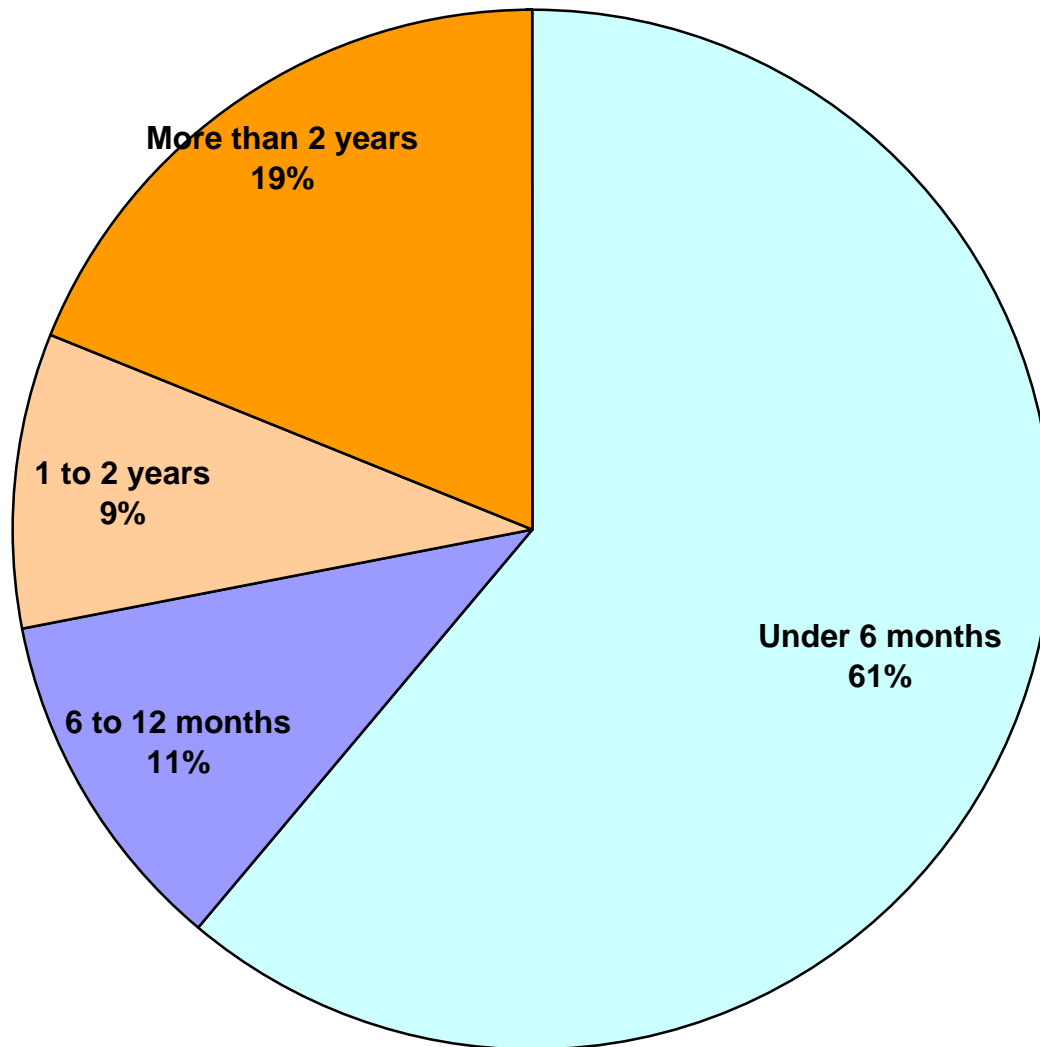

A third of households leaving temporary accommodation in 2010 had stayed there for a year or more

Source: Statutory Homelessness England, Statistical Releases; the data is for 2010; England; updated Mar 2011