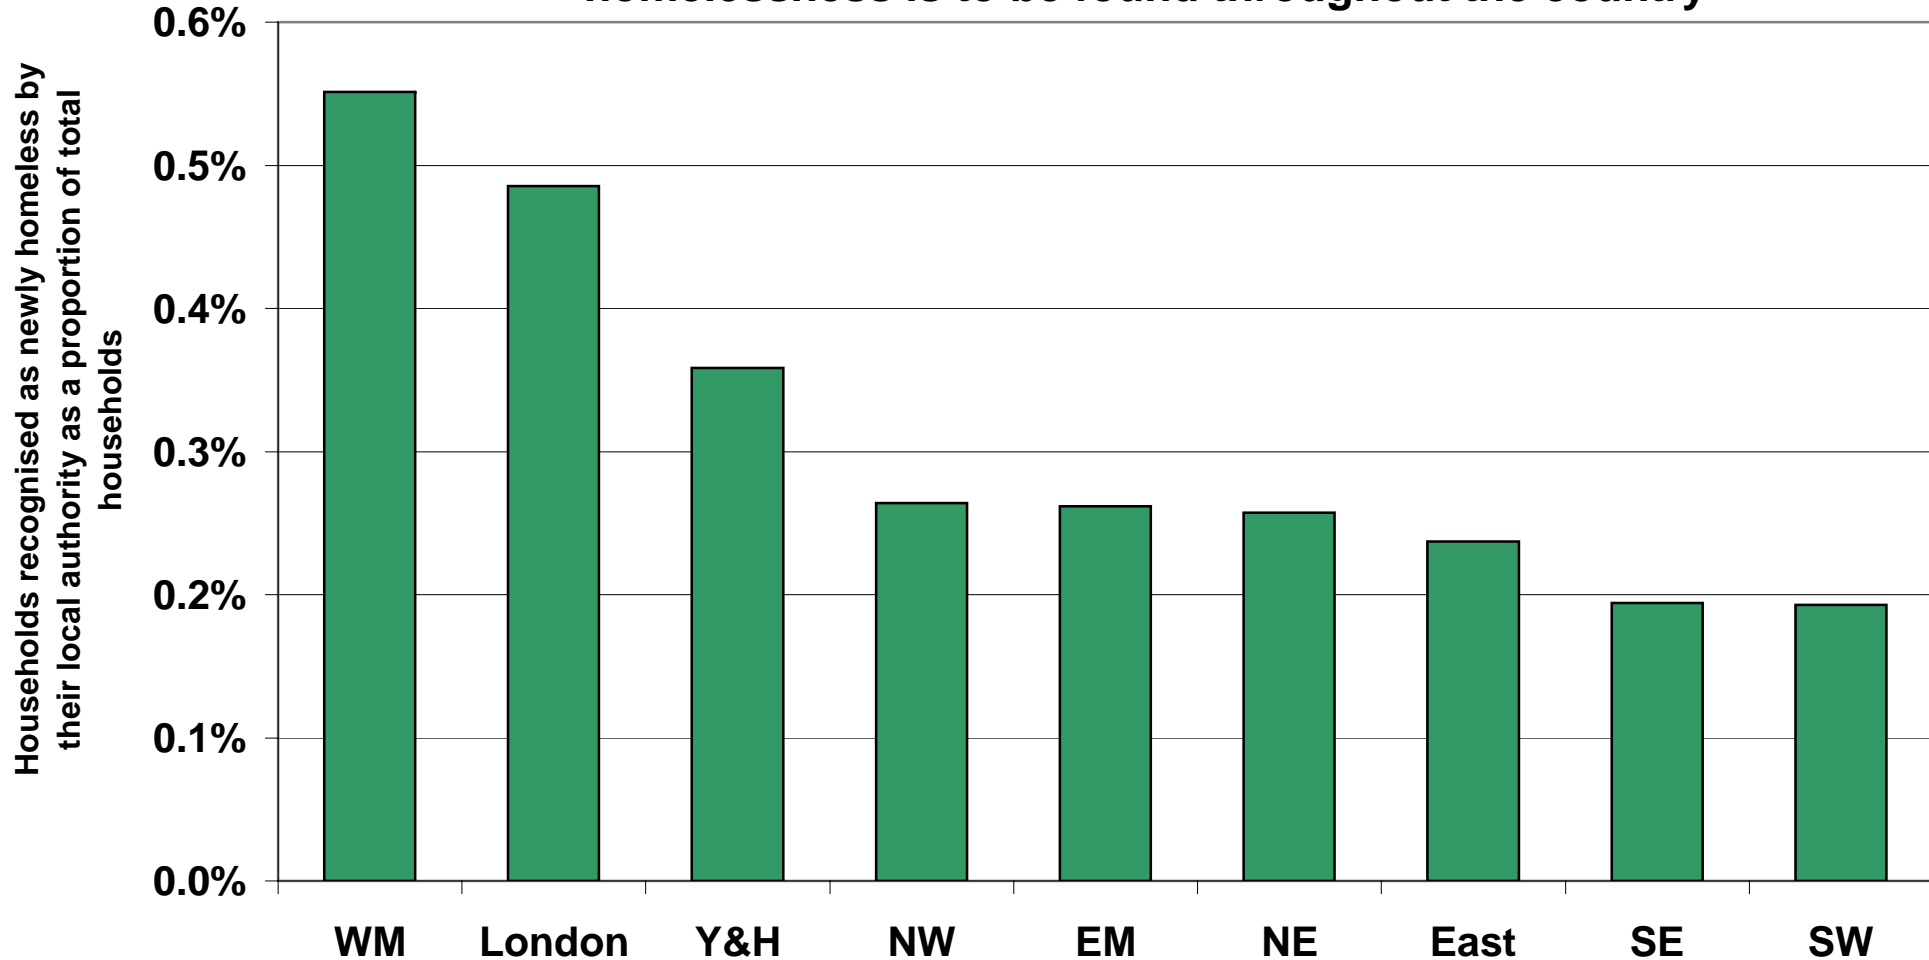

Although most prevalent in the West Midlands and in London, homelessness is to be found throughout the country

Source: Statutory Homelessness England, Statistical Releases, DCLG; the data is for 2010; updated Mar 2011