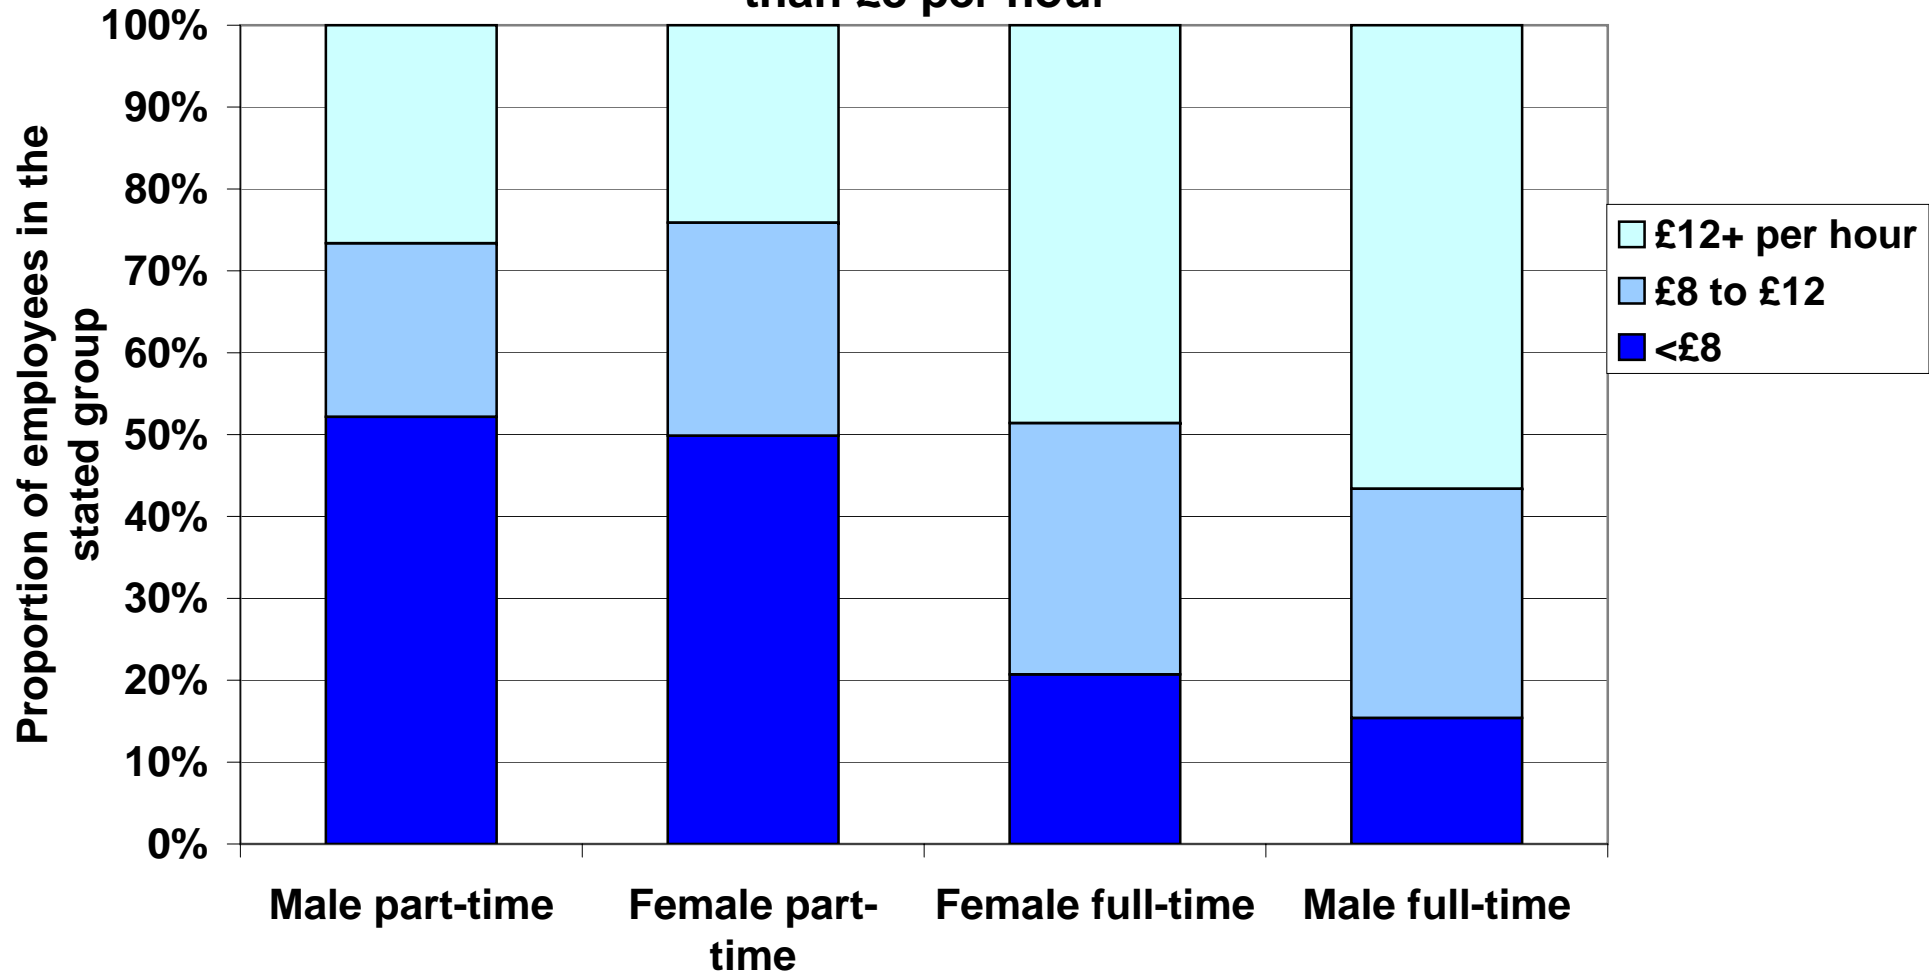

# A half of all part-time workers - both men and women - are paid less than £8 per hour

Source: Annual Survey of Hours and Earnings 2010, ONS; UK; updated Dec 2010