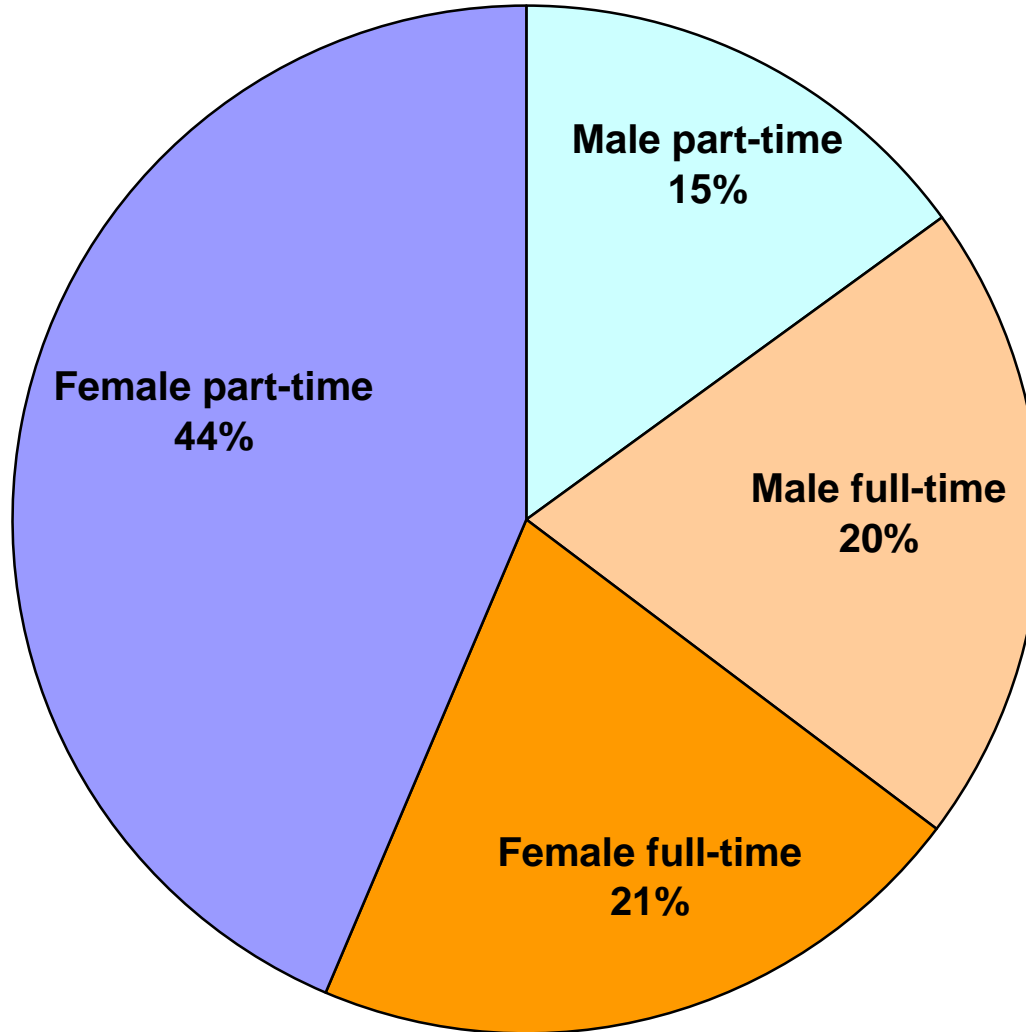

More than half of those paid less than £7 per hour are part-time workers, mainly women

Source: Annual Survey of Hours and Earnings 2010, ONS; UK; updated Dec 2010