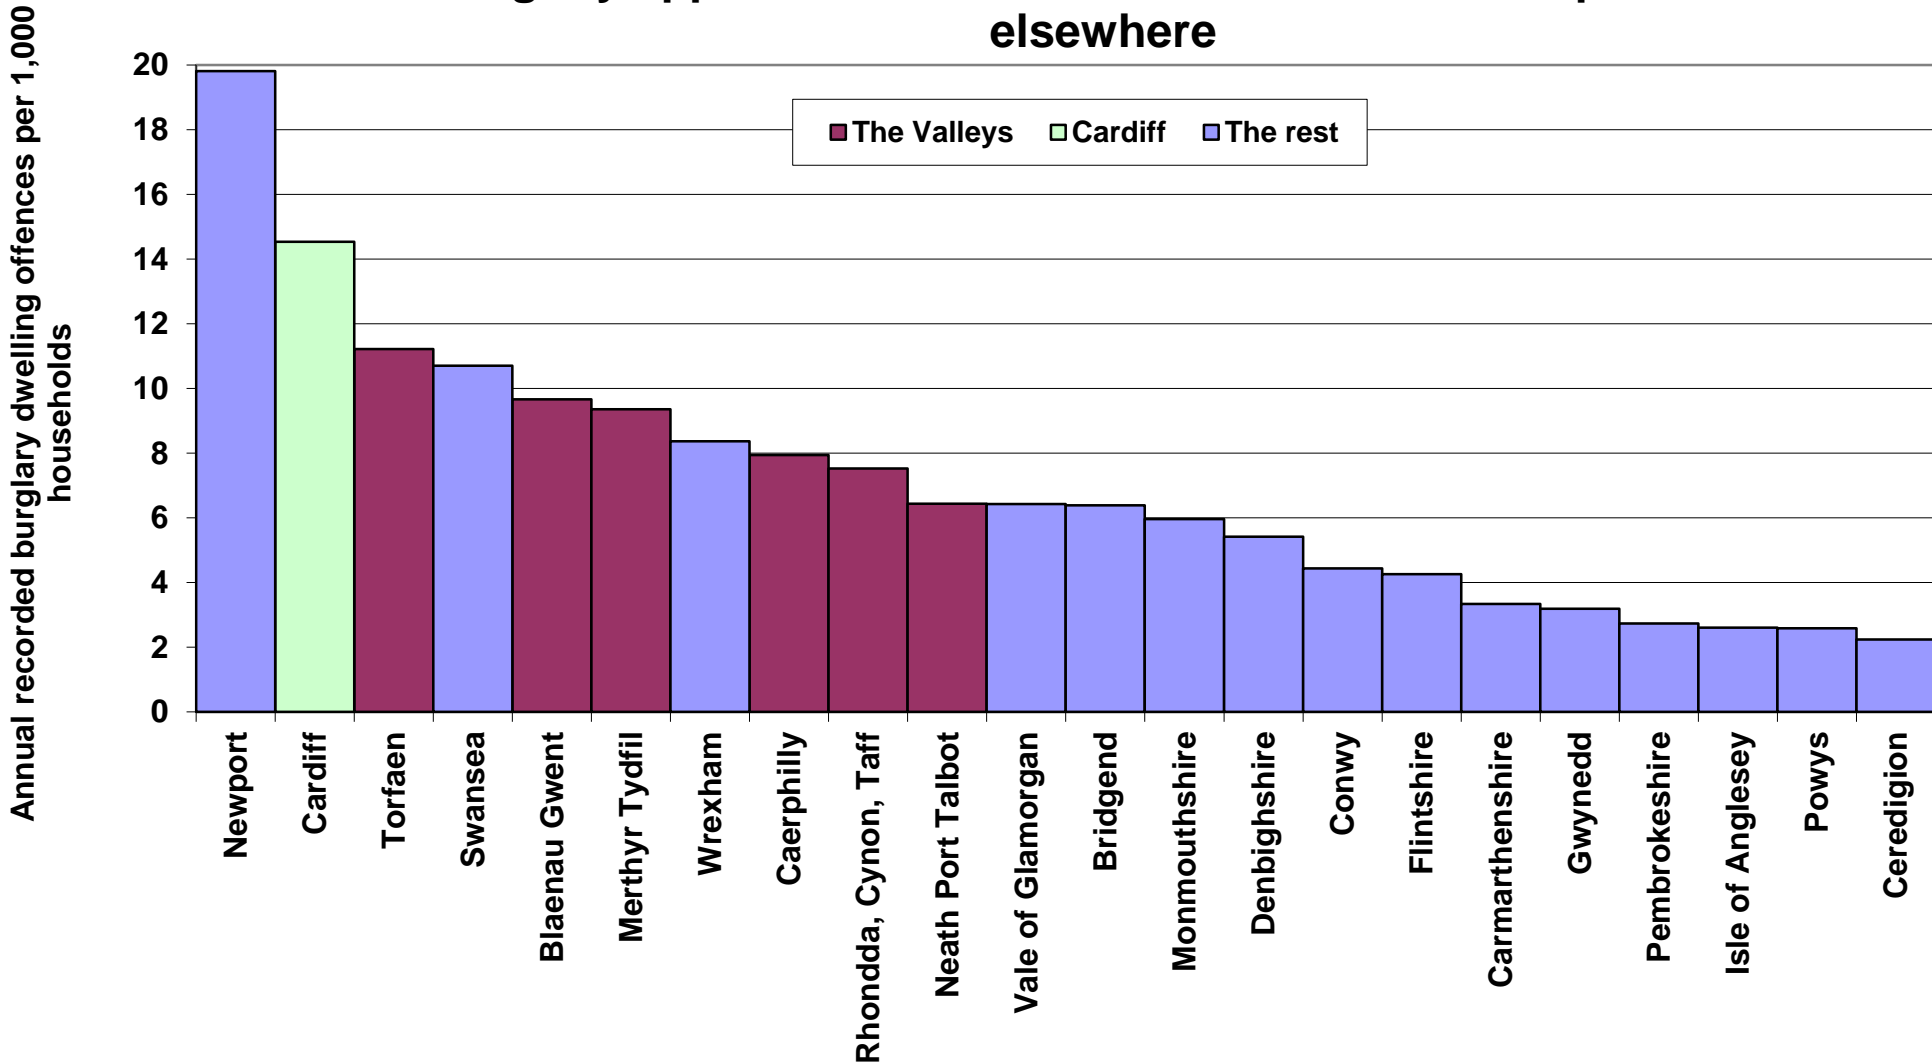

Burglary appears to be much more common in Newport than elsewhere

Source: Recorded crime statistics, Home Office; the data is the average for 2008/09 to 2010/11; updated Jul 2011