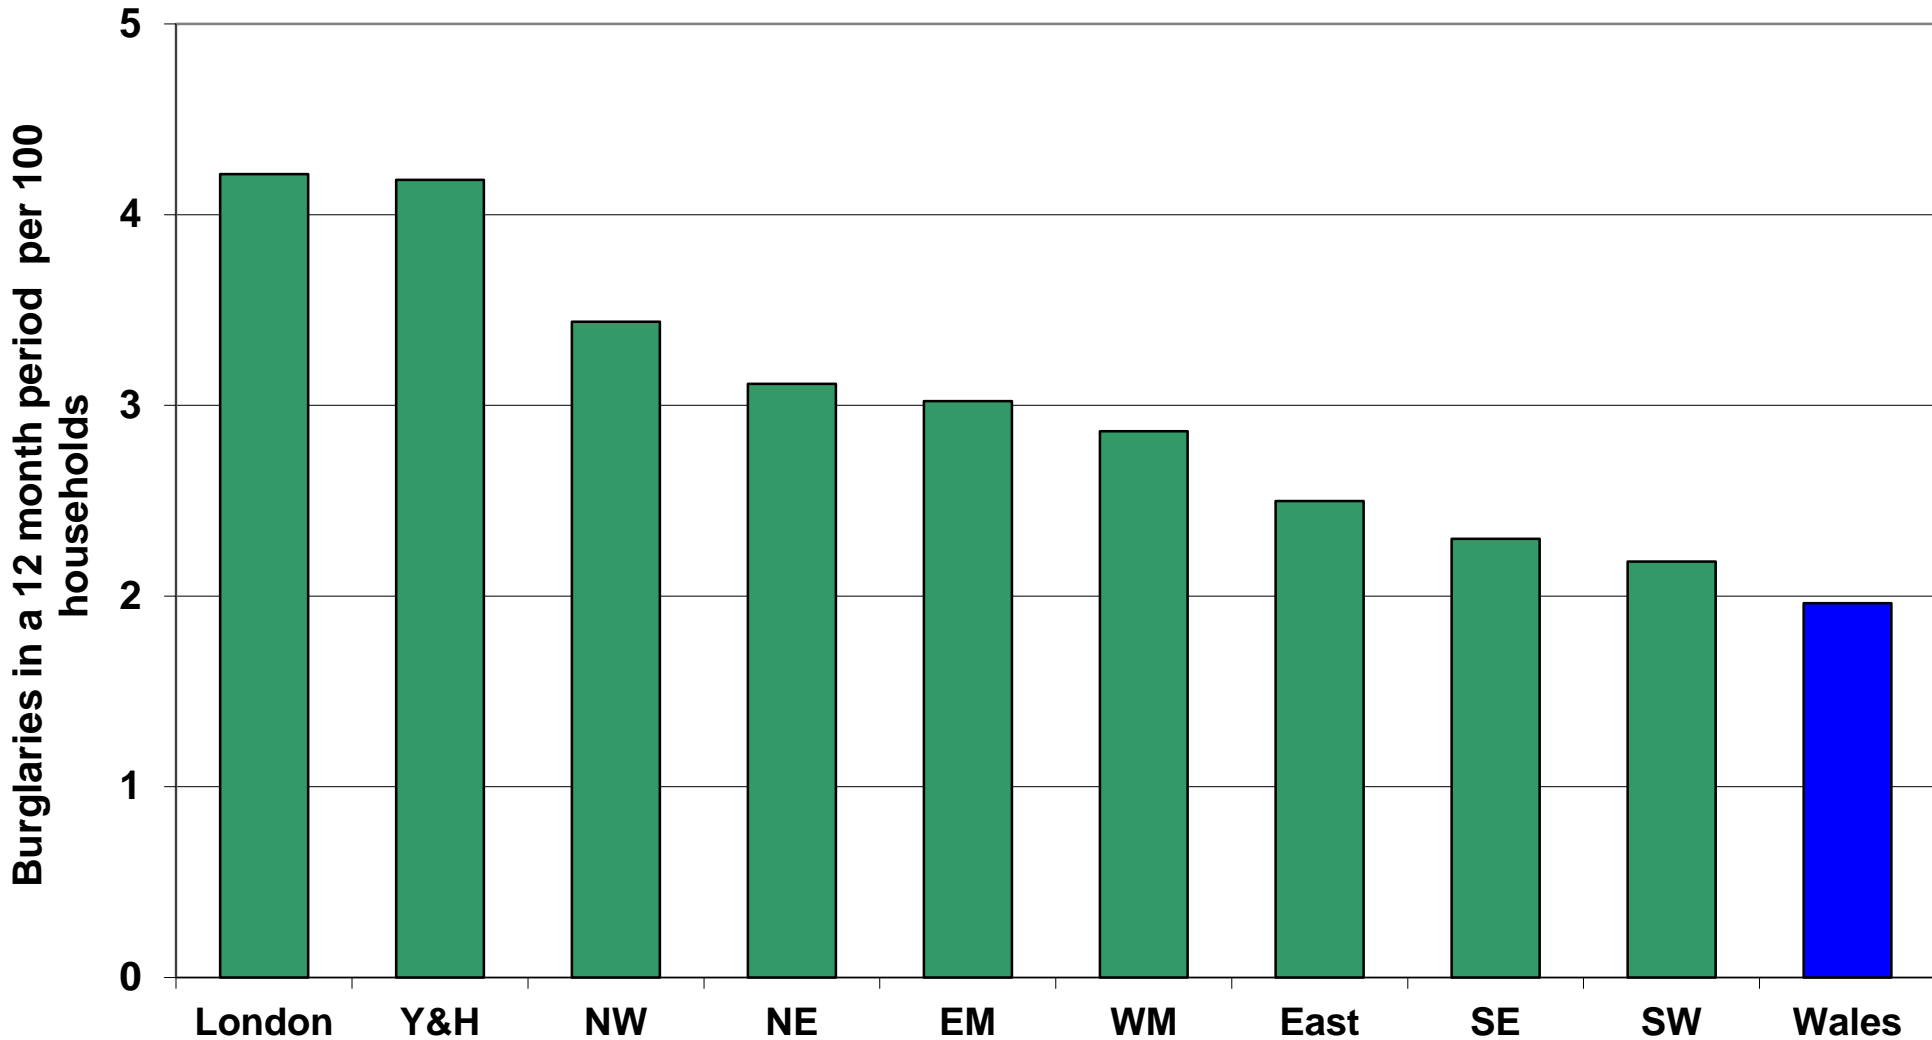

The burglary rate is lower in Wales than in any of the English regions

Source: British Crime Survey, Home Office; the data is the average for 2008/09 to 2010/11; updated Jul 2011