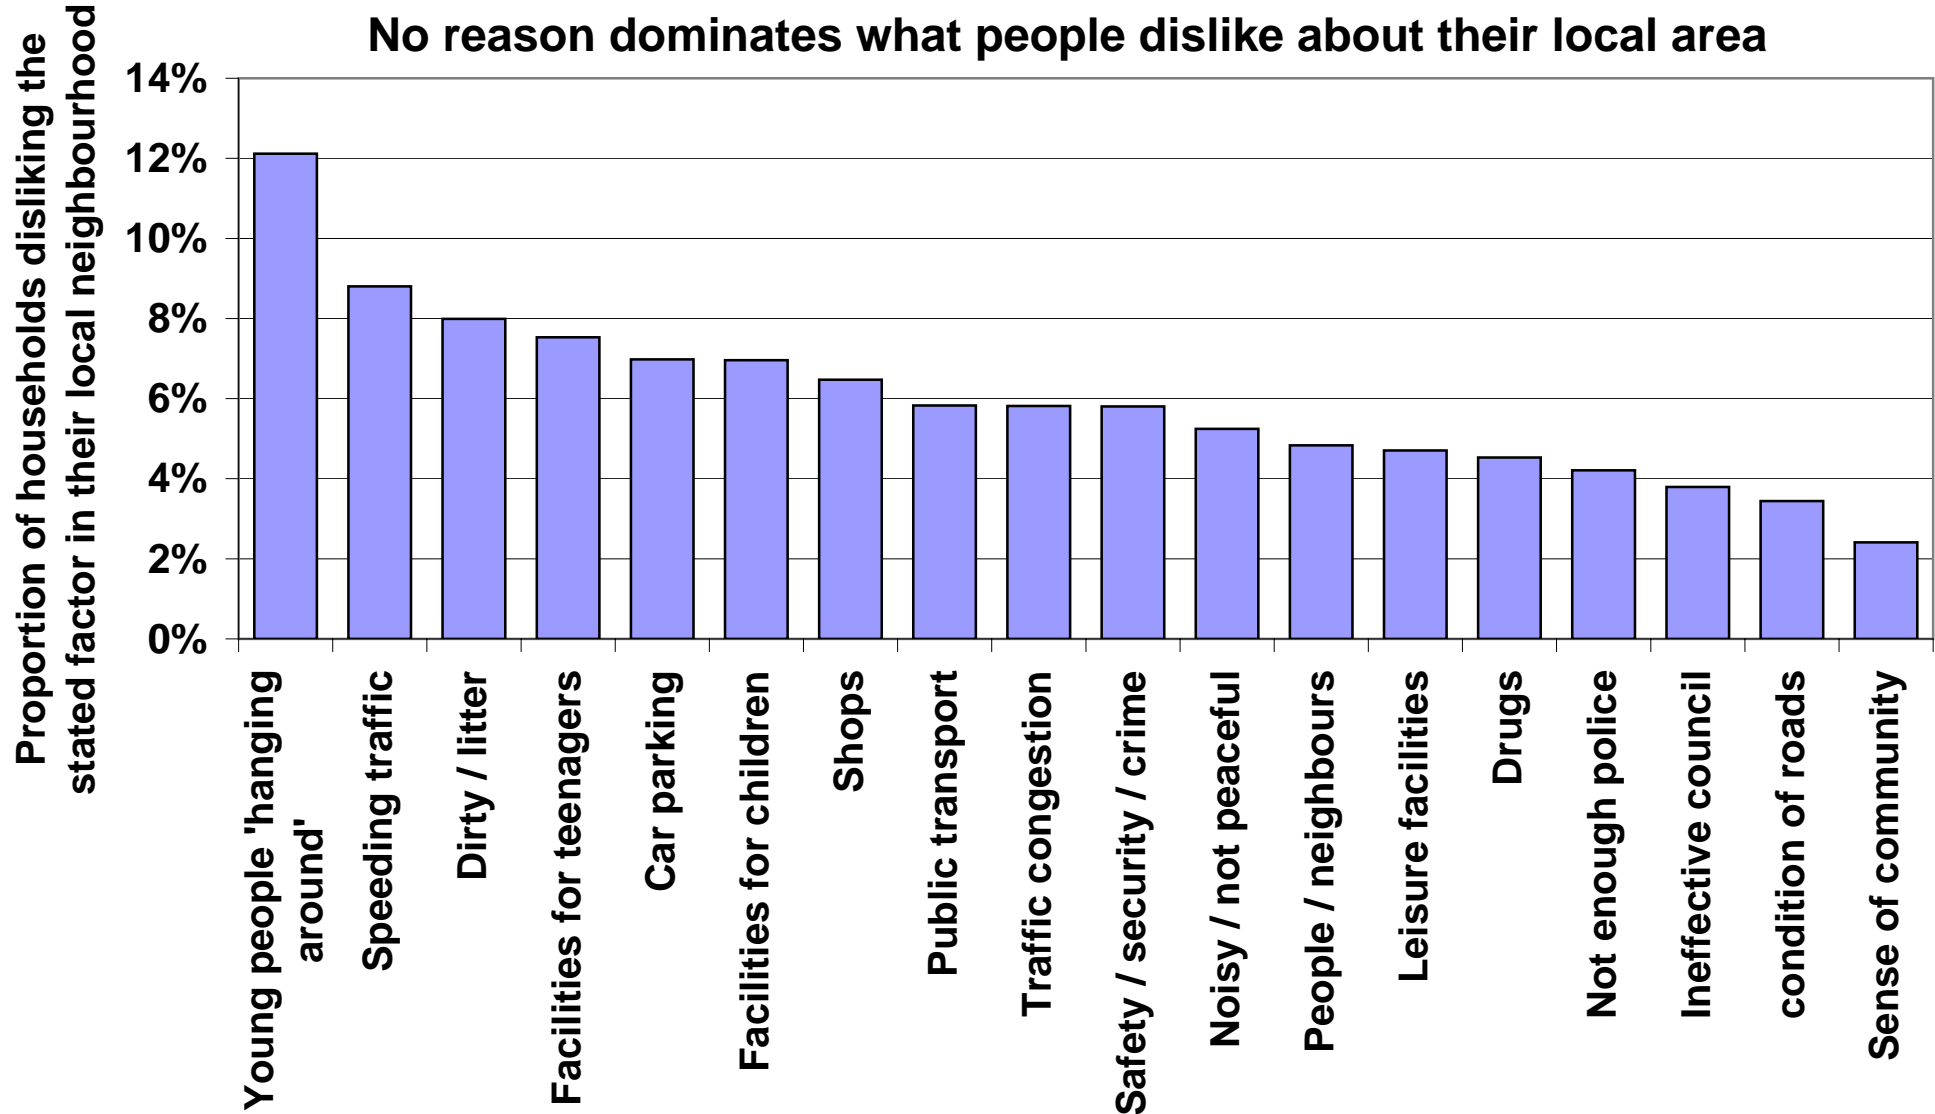

# No reason dominates what people dislike about their local area

Source: Living in Wales, LGDU-Wales; the data is the average for 2006 to 2008; updated Feb 2010