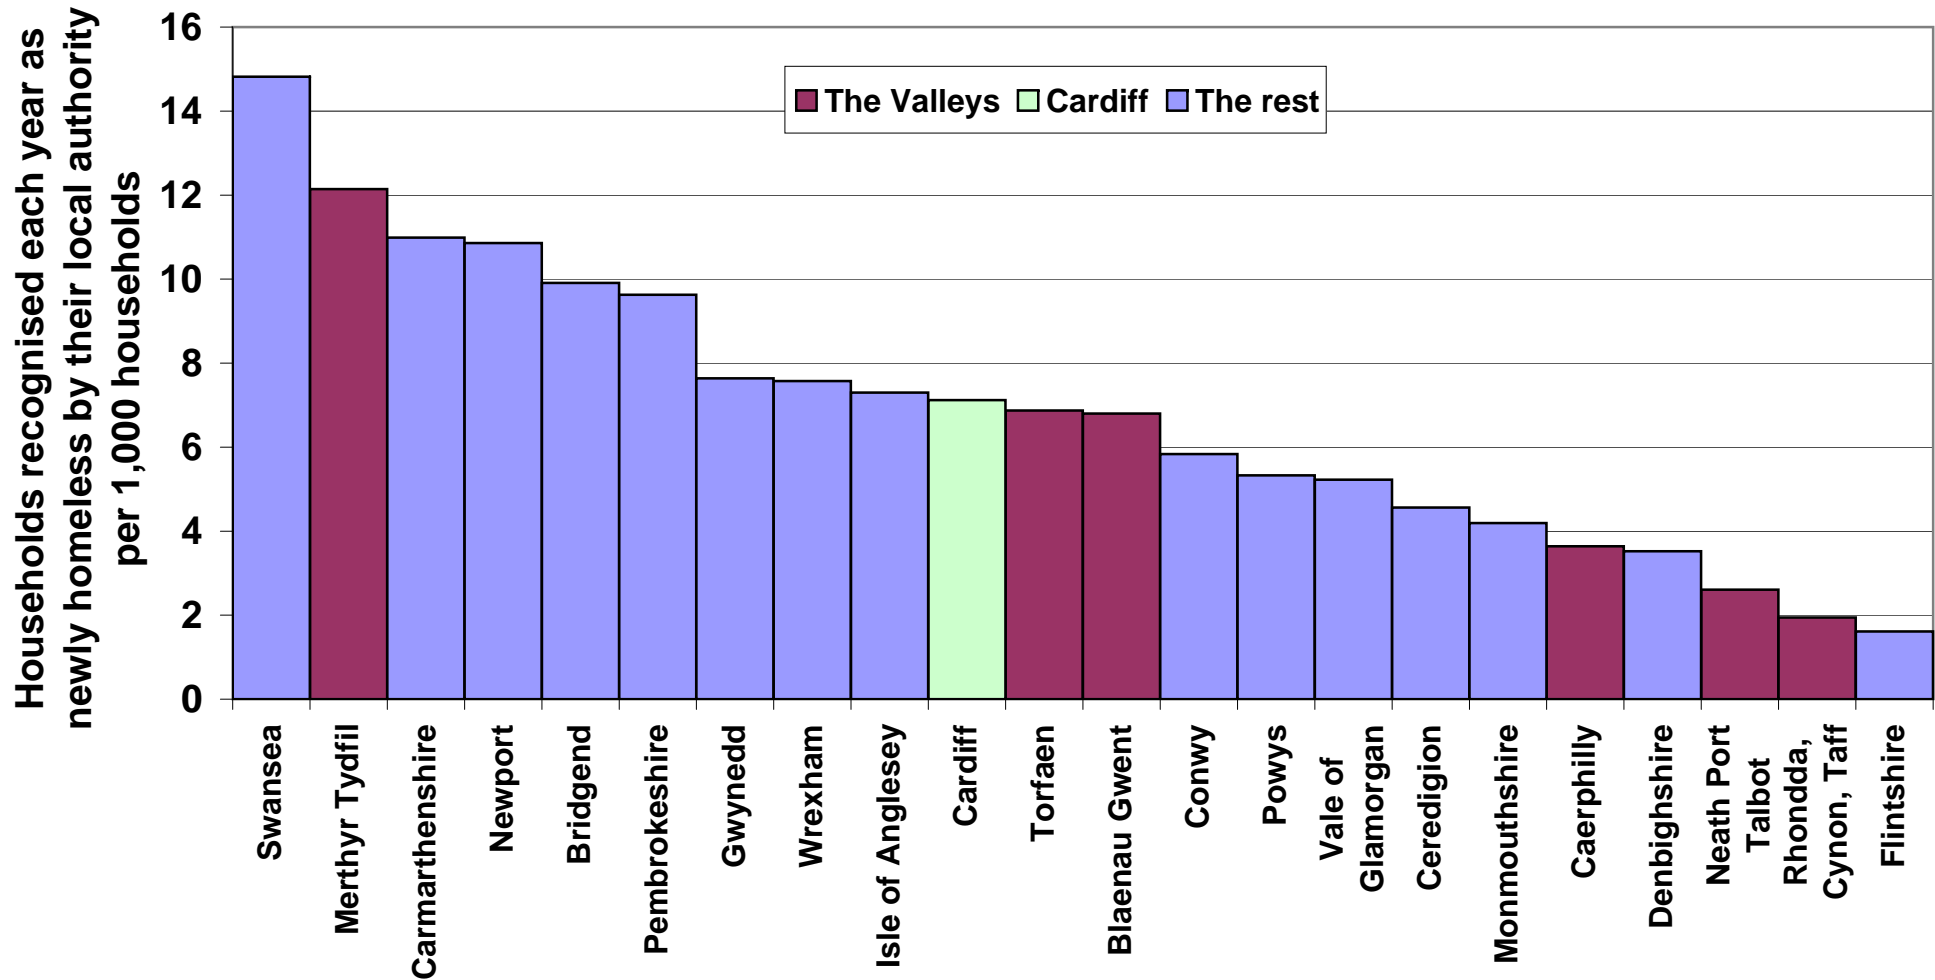

# Every local authority has a homelessness problem, but the greatest problems appear to be in Swansea

Source: Welsh Assembly Government Housing Statistics; the data is the average for the years 2008 to 2010; updated Mar 2011