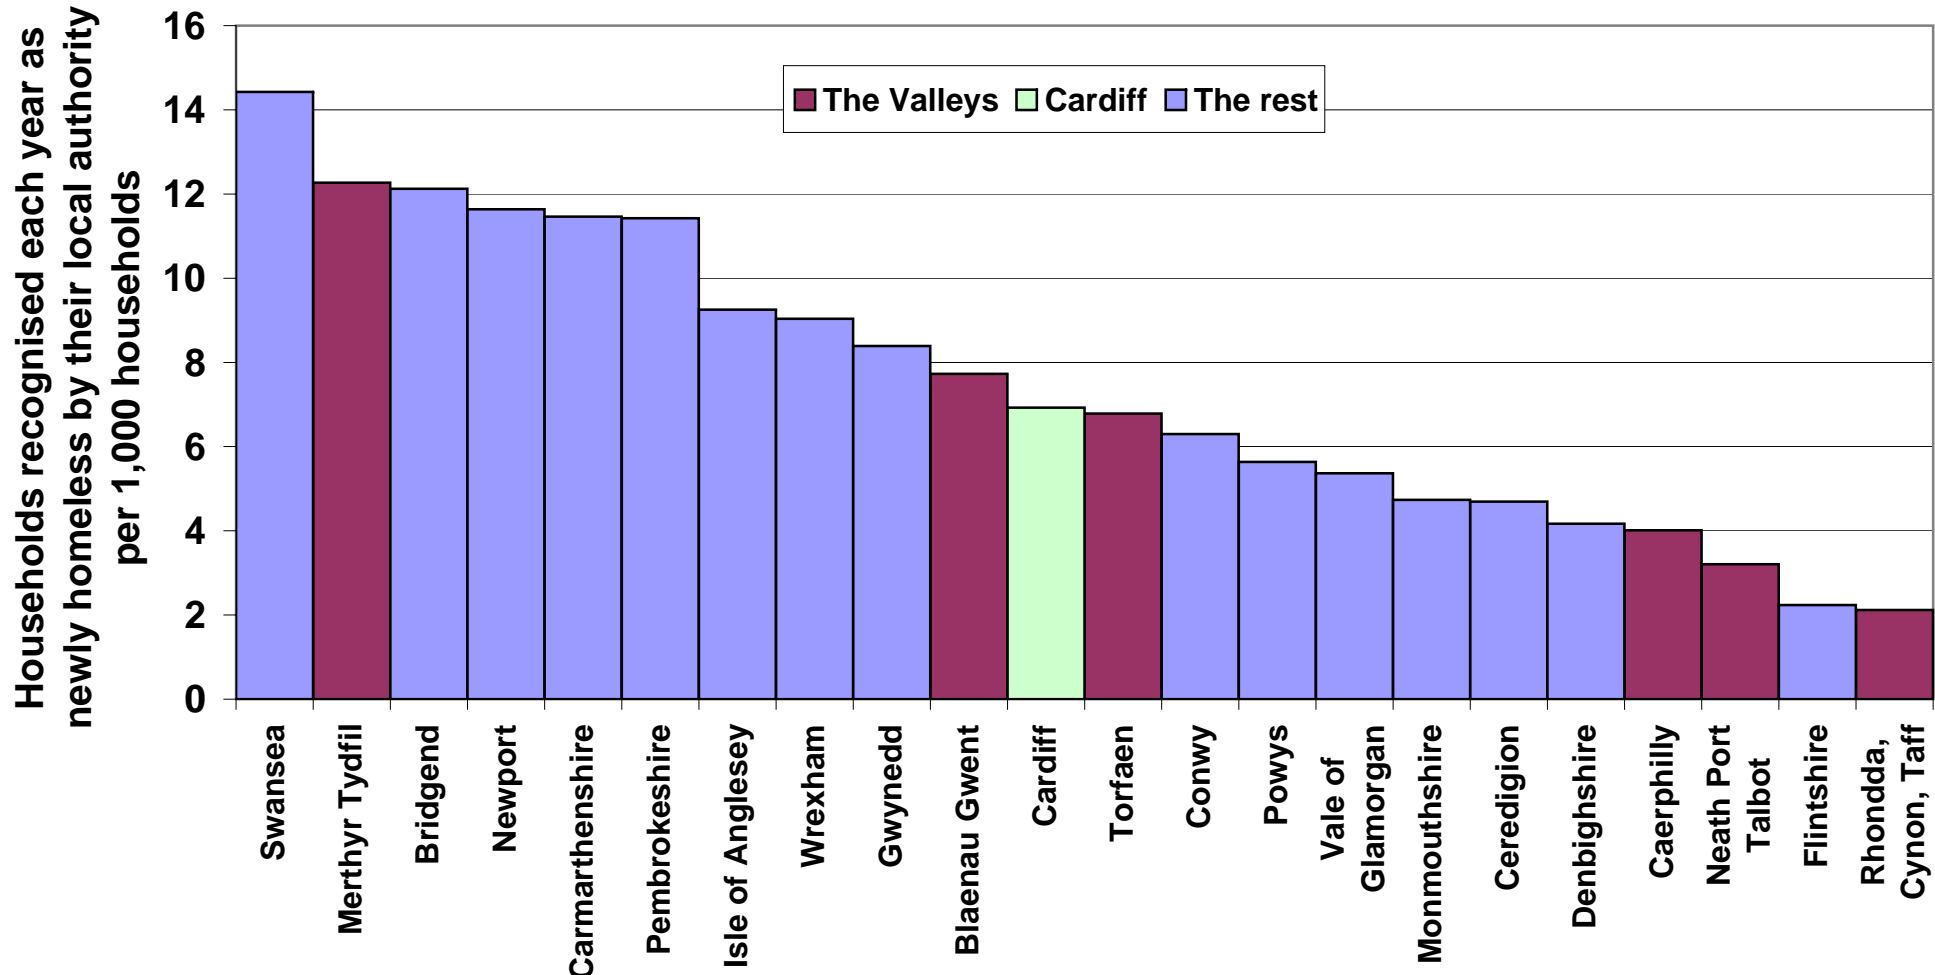

Every local authority has a homelessness problem, but the greatest problems appear to be in Swansea

Source: Welsh Assembly Government Housing Statistics; the data is the average for the years 2007 to 2009; updated Jul 2010