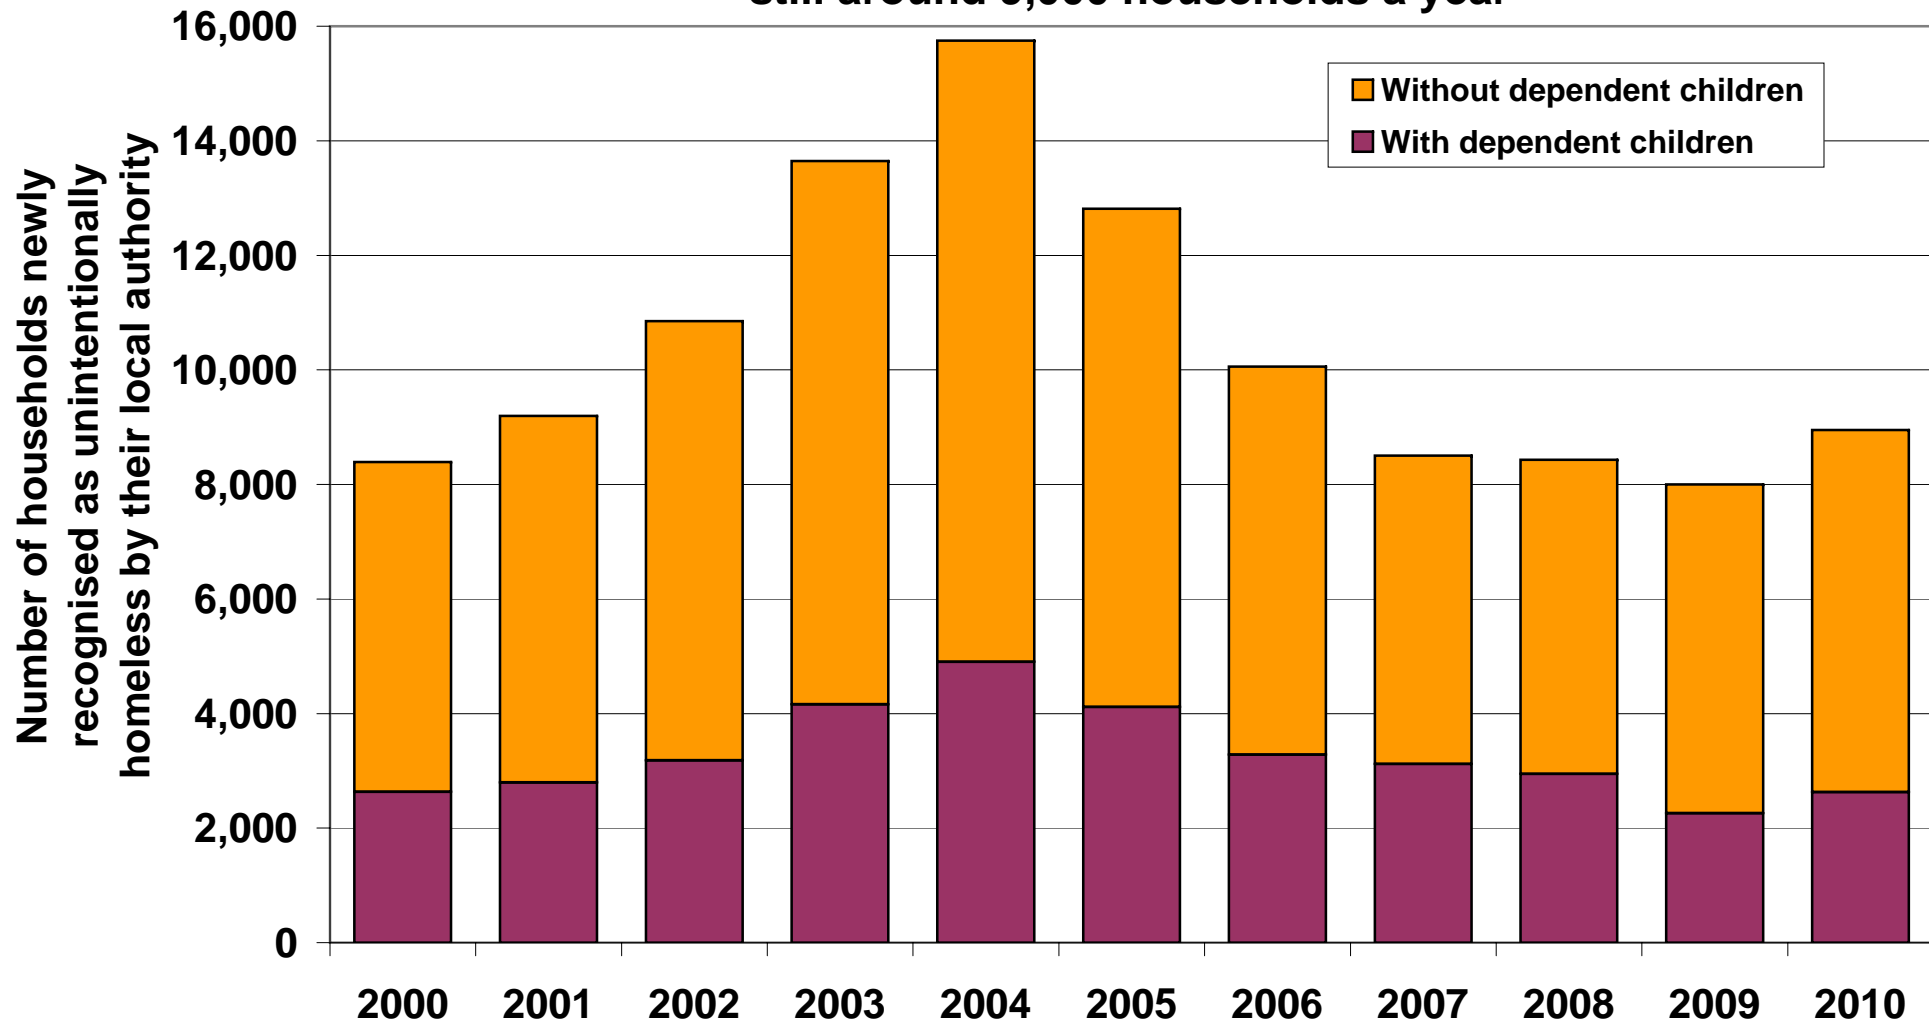

The number of newly homeless households has halved since 2004 but is still around 9,000 households a year

Source: Welsh Assembly Government Housing Statistics; updated Mar 2011