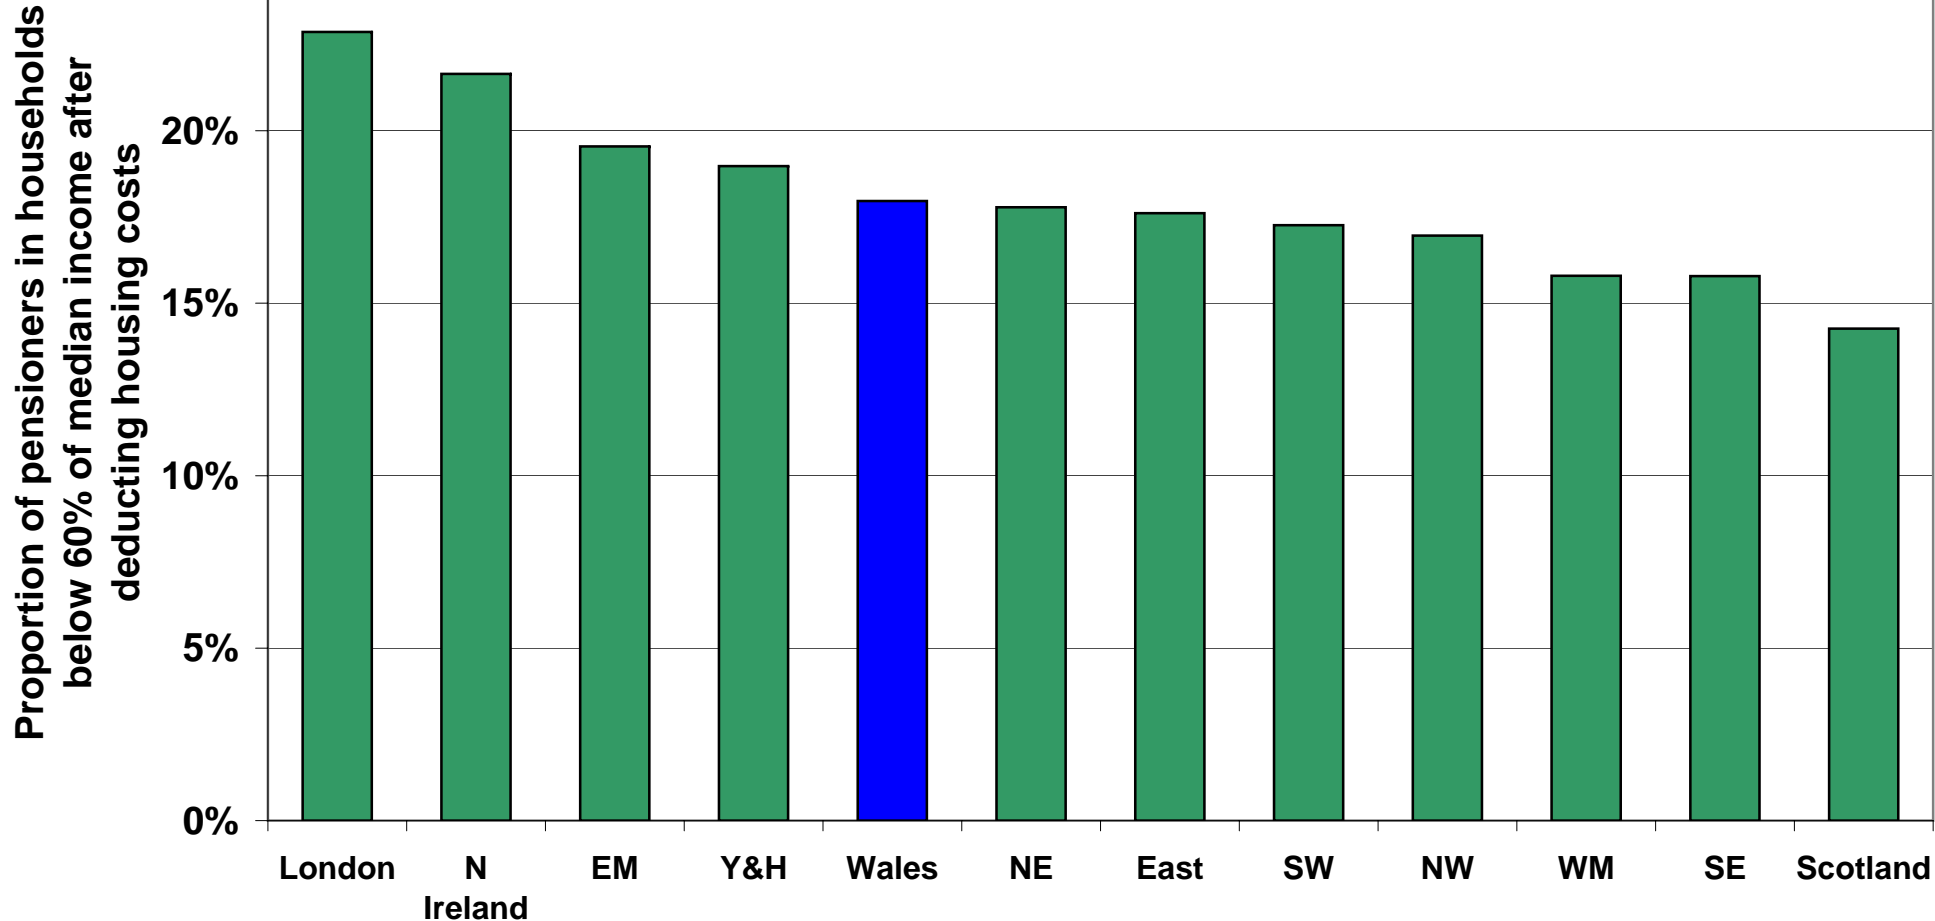

The proportion of pensioners in low income in Wales is similar to the UK average

Source: Household Below Average Income, DWP; the data is the average for 2006/07 to 2008/09; updated Sep 2010