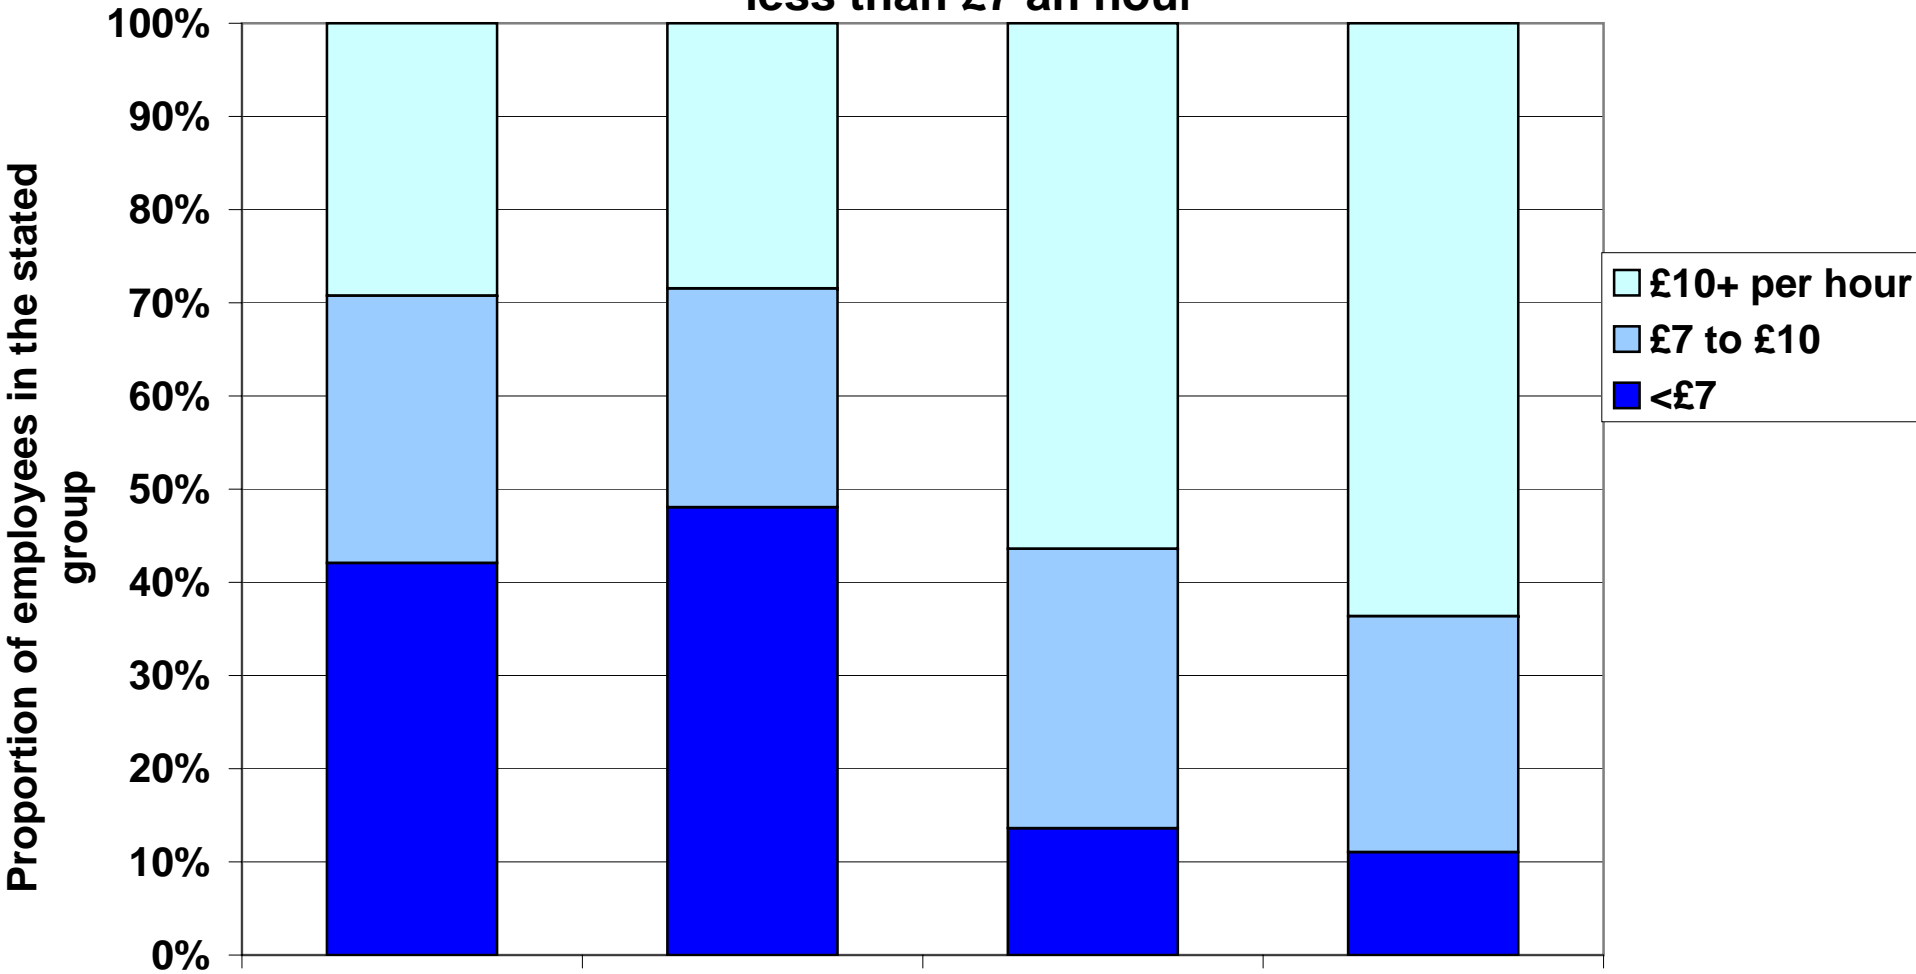

Almost half of all part-time workers - both men and women - are paid less than £7 an hour

Female part-time Male part-time Female full-time Male full-time

Source: Annual Survey of Hours and Earnings 2010, ONS; updated Dec 2010