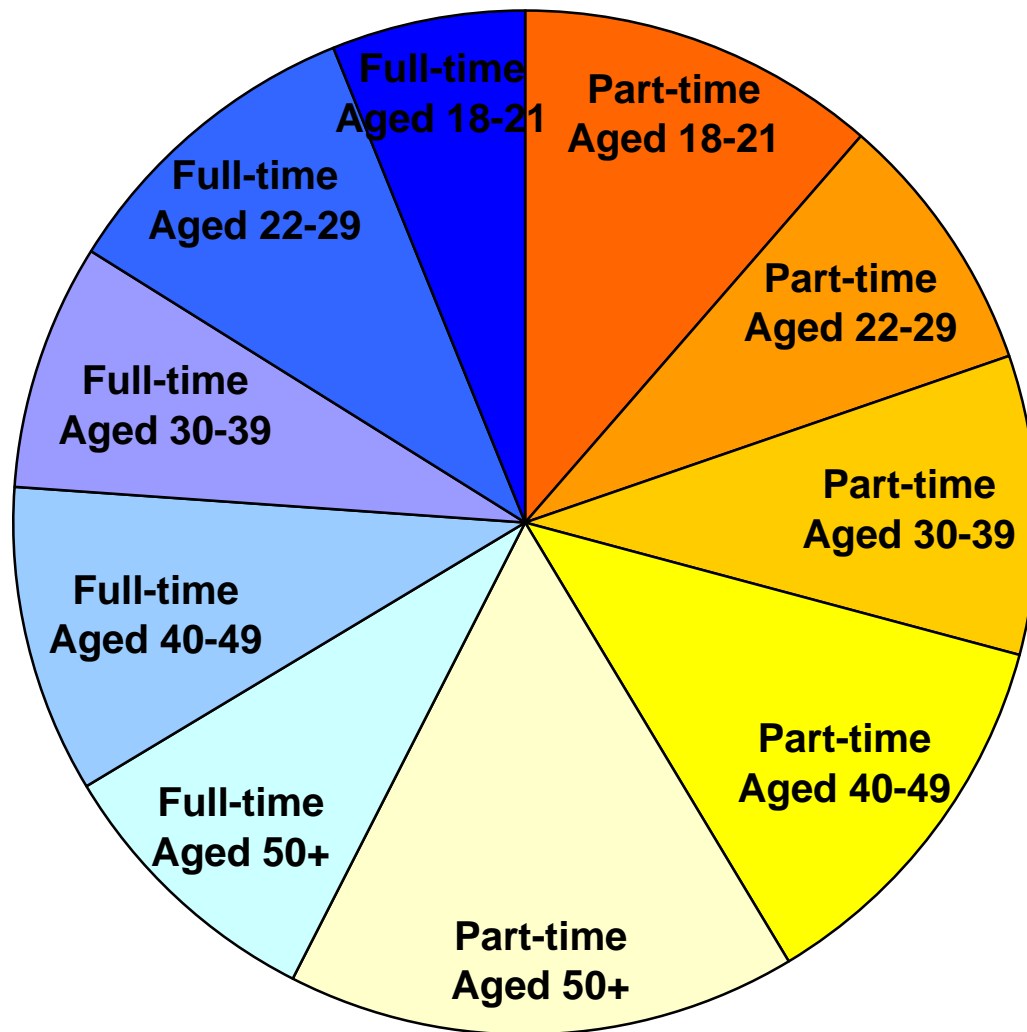

# Almost half of those on adult rates paid less than £7 per hour are aged 40 or over

Source: Annual Survey of Hours and Earnings 2010, ONS; updated Jan 2011