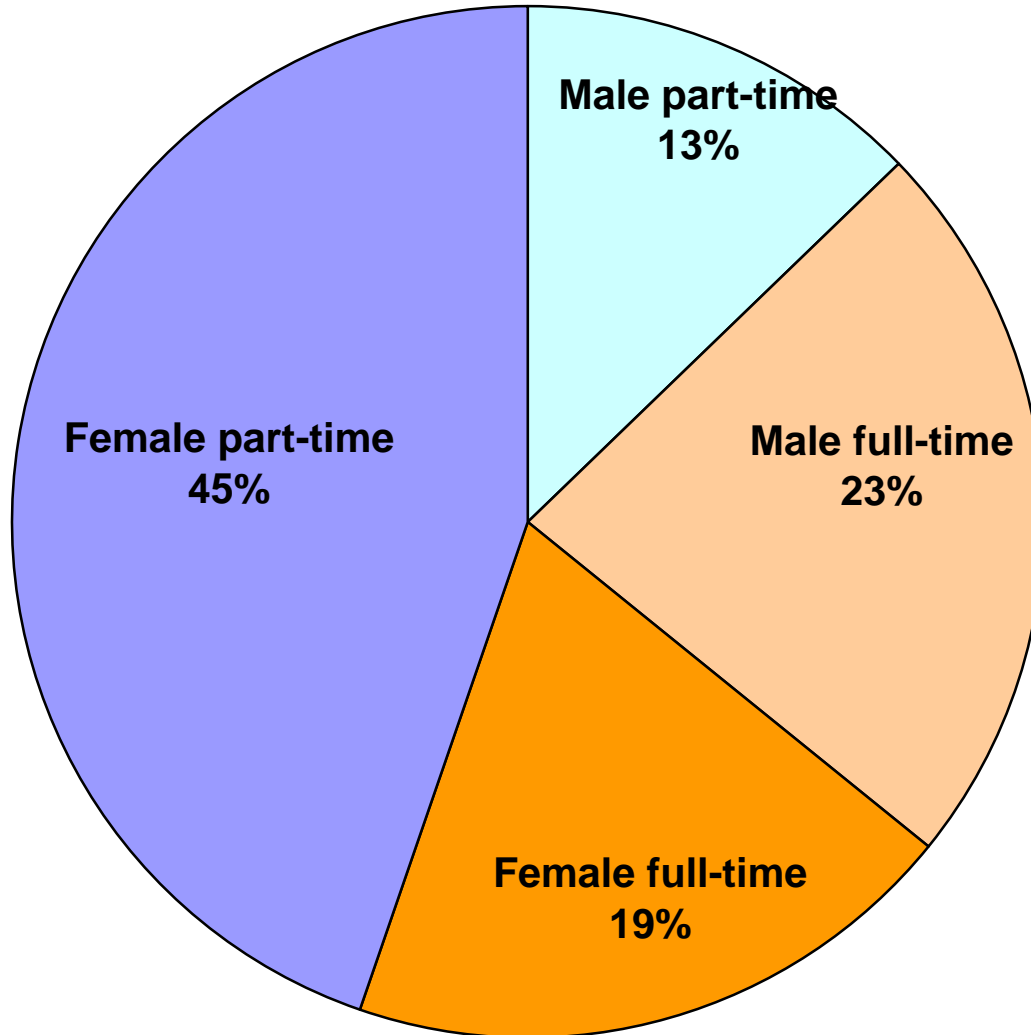

More than half of those paid less than £7 per hour are part-time workers, mainly women

Source: Annual Survey of Hours and Earnings 2010, ONS; updated Jan 2011