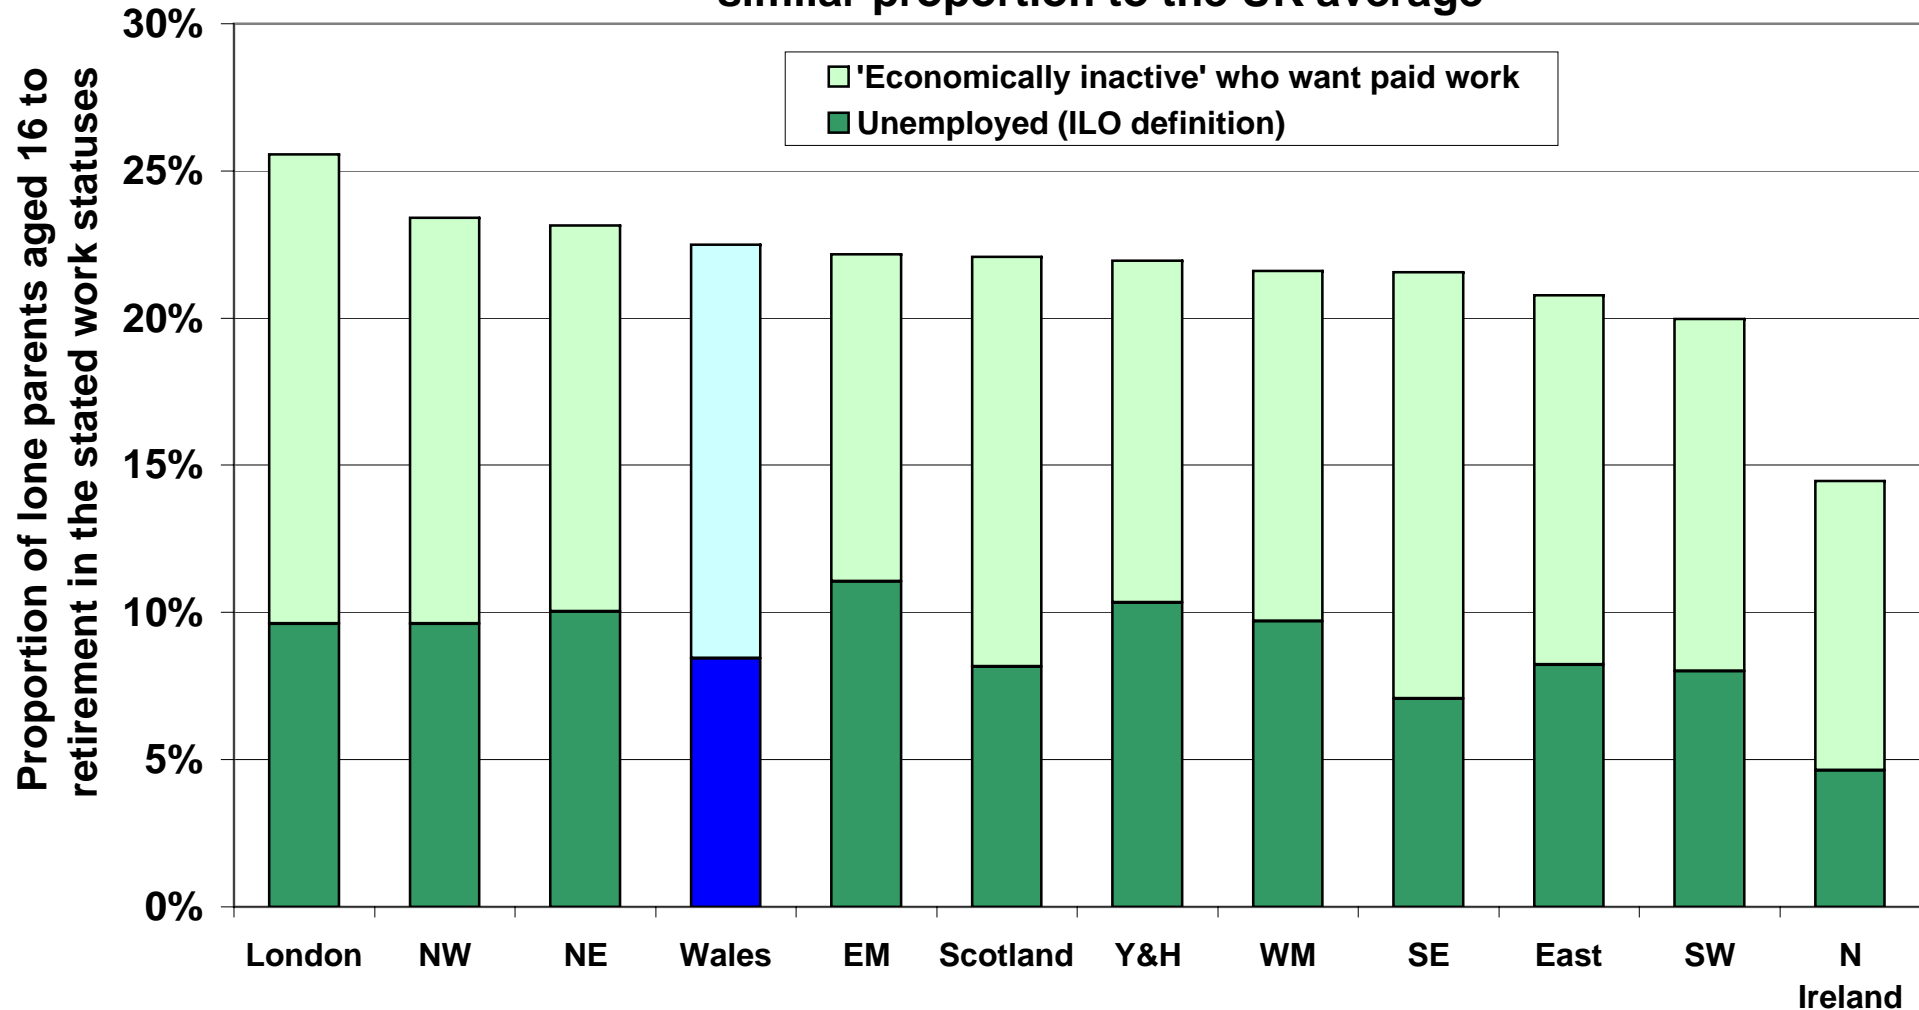

Around a fifth of lone parents in Wales lack, but want, paid work, a similar proportion to the UK average

Source: Labour Force Survey, ONS; the data is the average for 2008 to 2010; updated Apr 2011