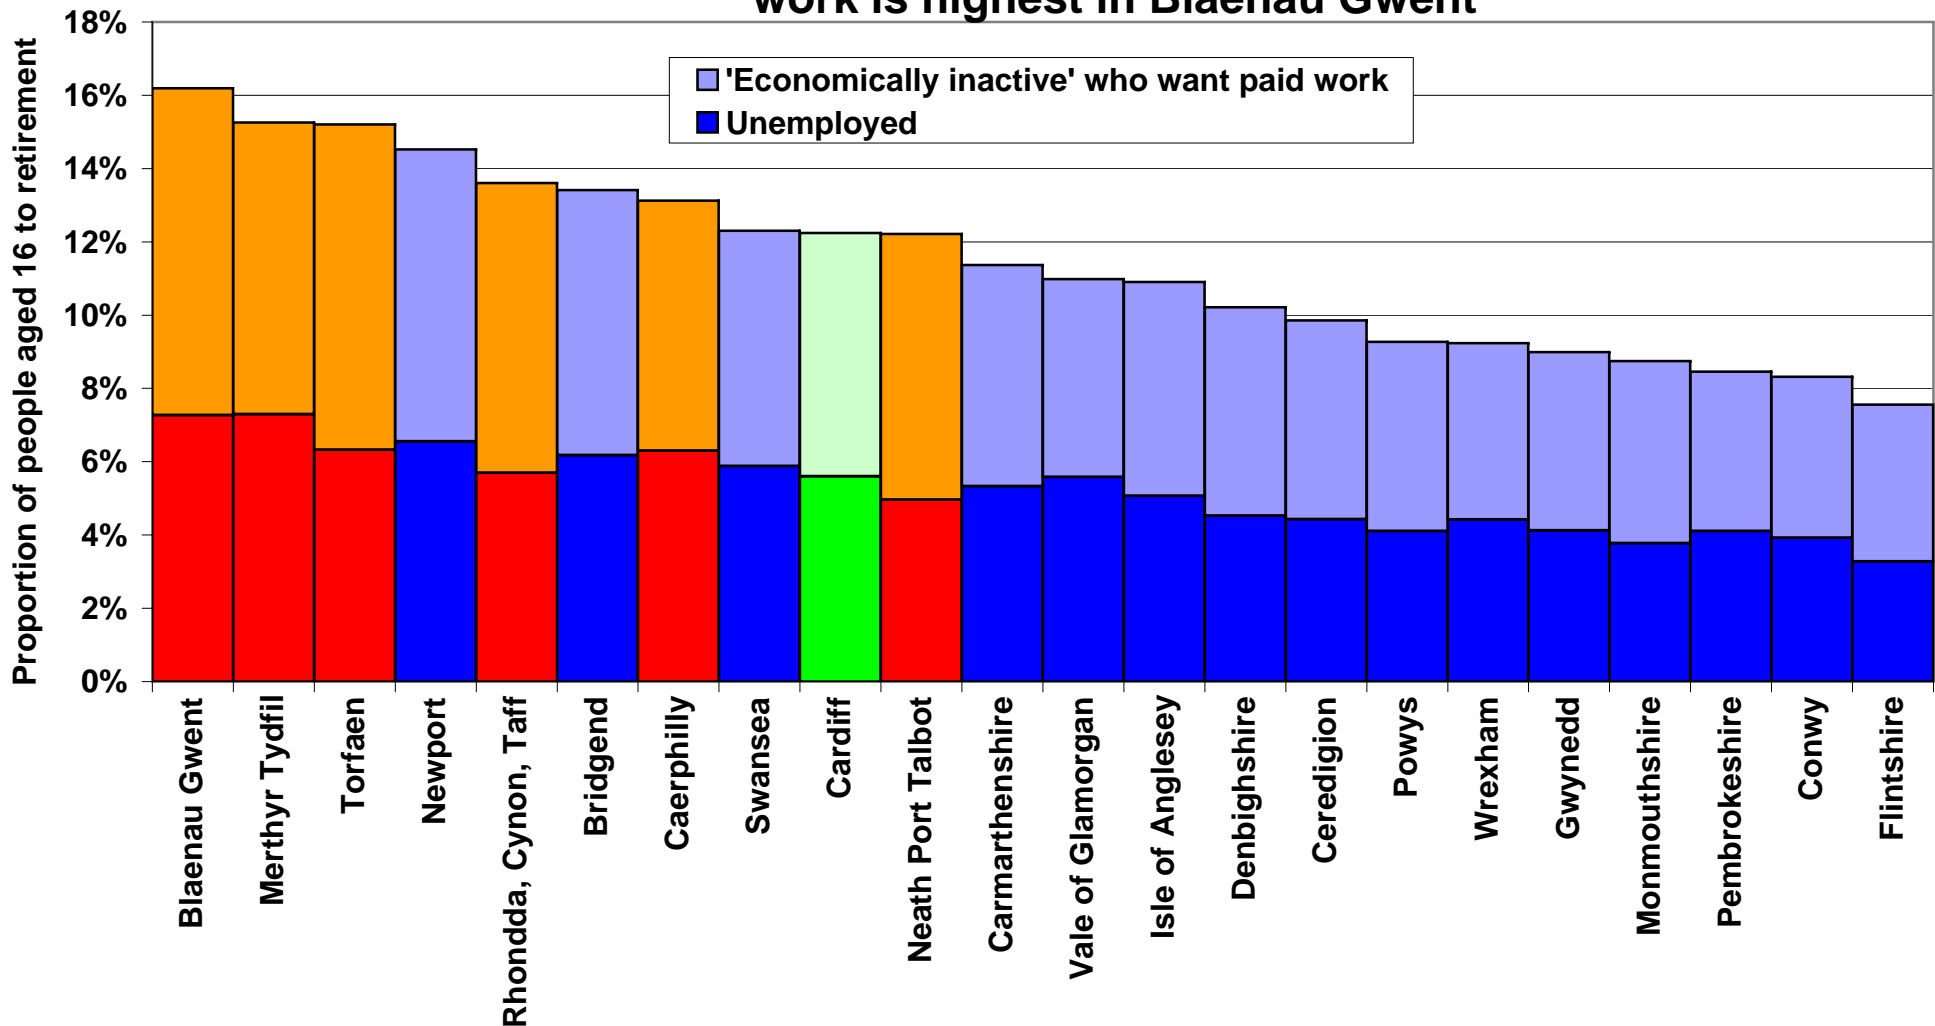

# The proportion of the working-age population who lack, but want, paid work is highest in Blaenau Gwent

Source: Annual Population Survey, ONS; the data is the average for 2007 to 2009; updated Nov 2010