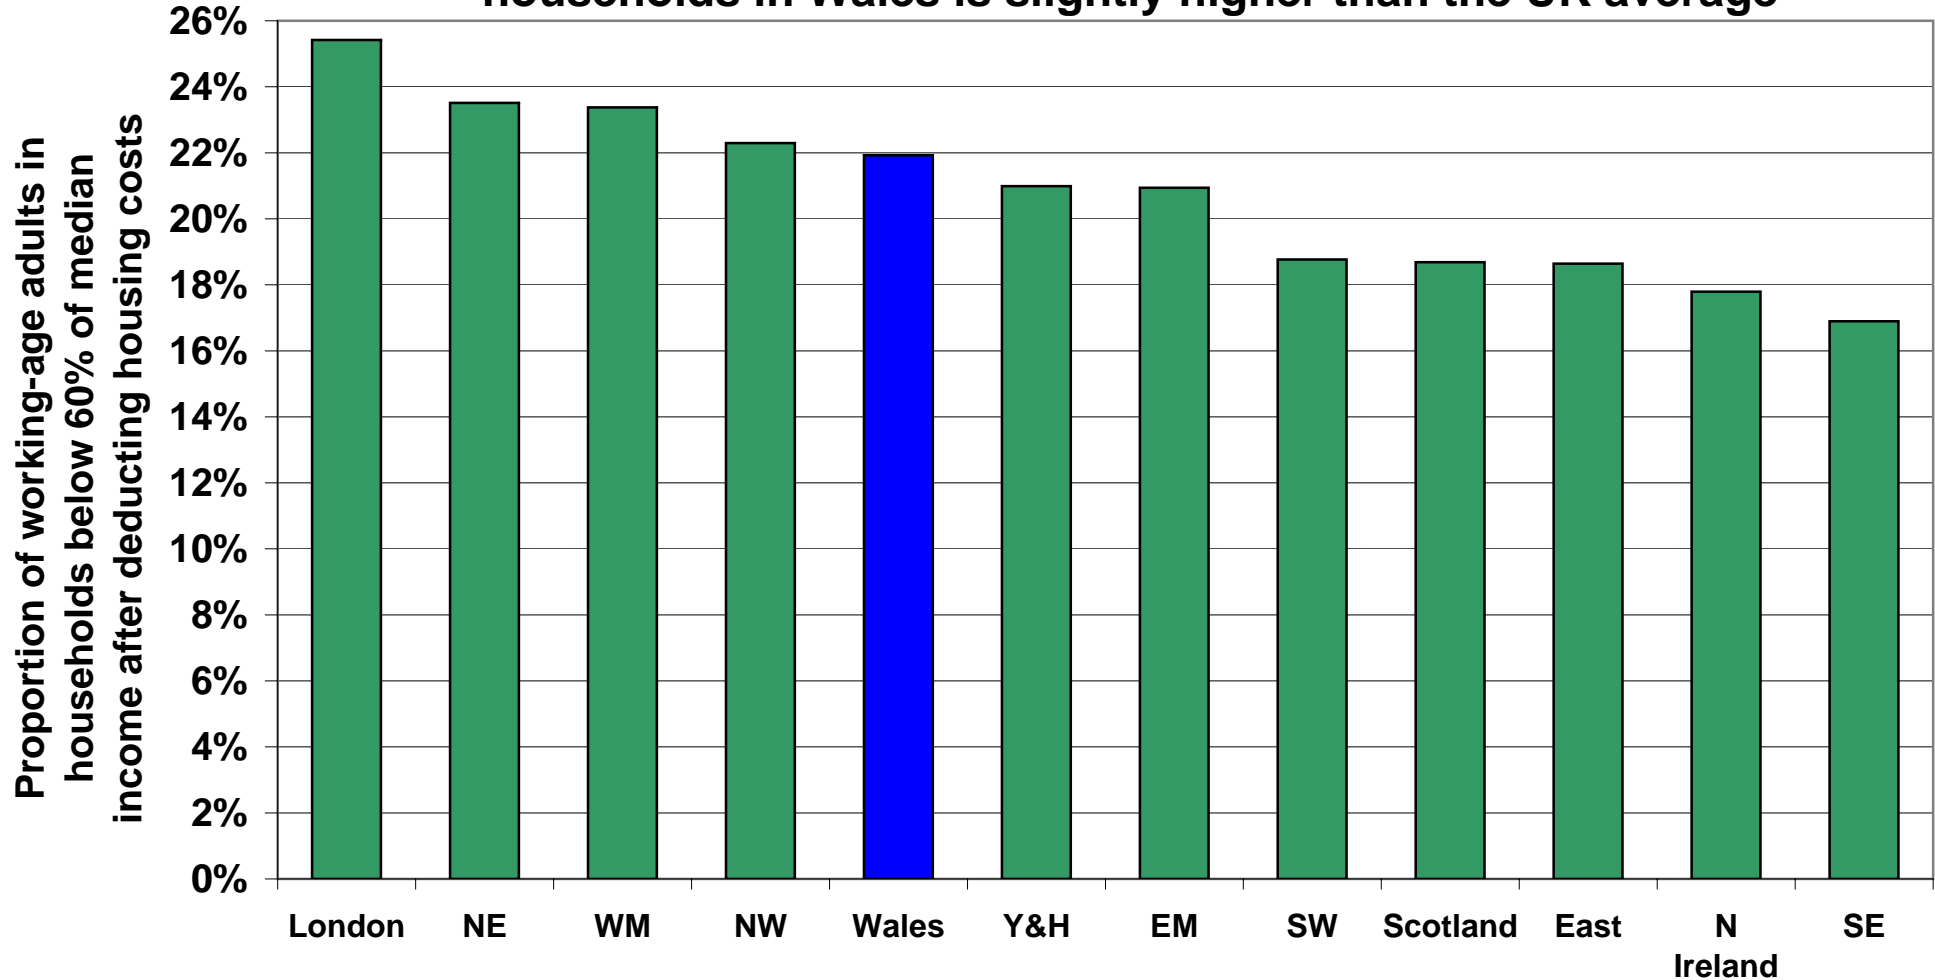

The proportion of working-age adults who are in low-income households in Wales is slightly higher than the UK average

Source: Households Below Average Income, DWP; the data is the average for 2006/07 to 2008/09; updated Aug 2010