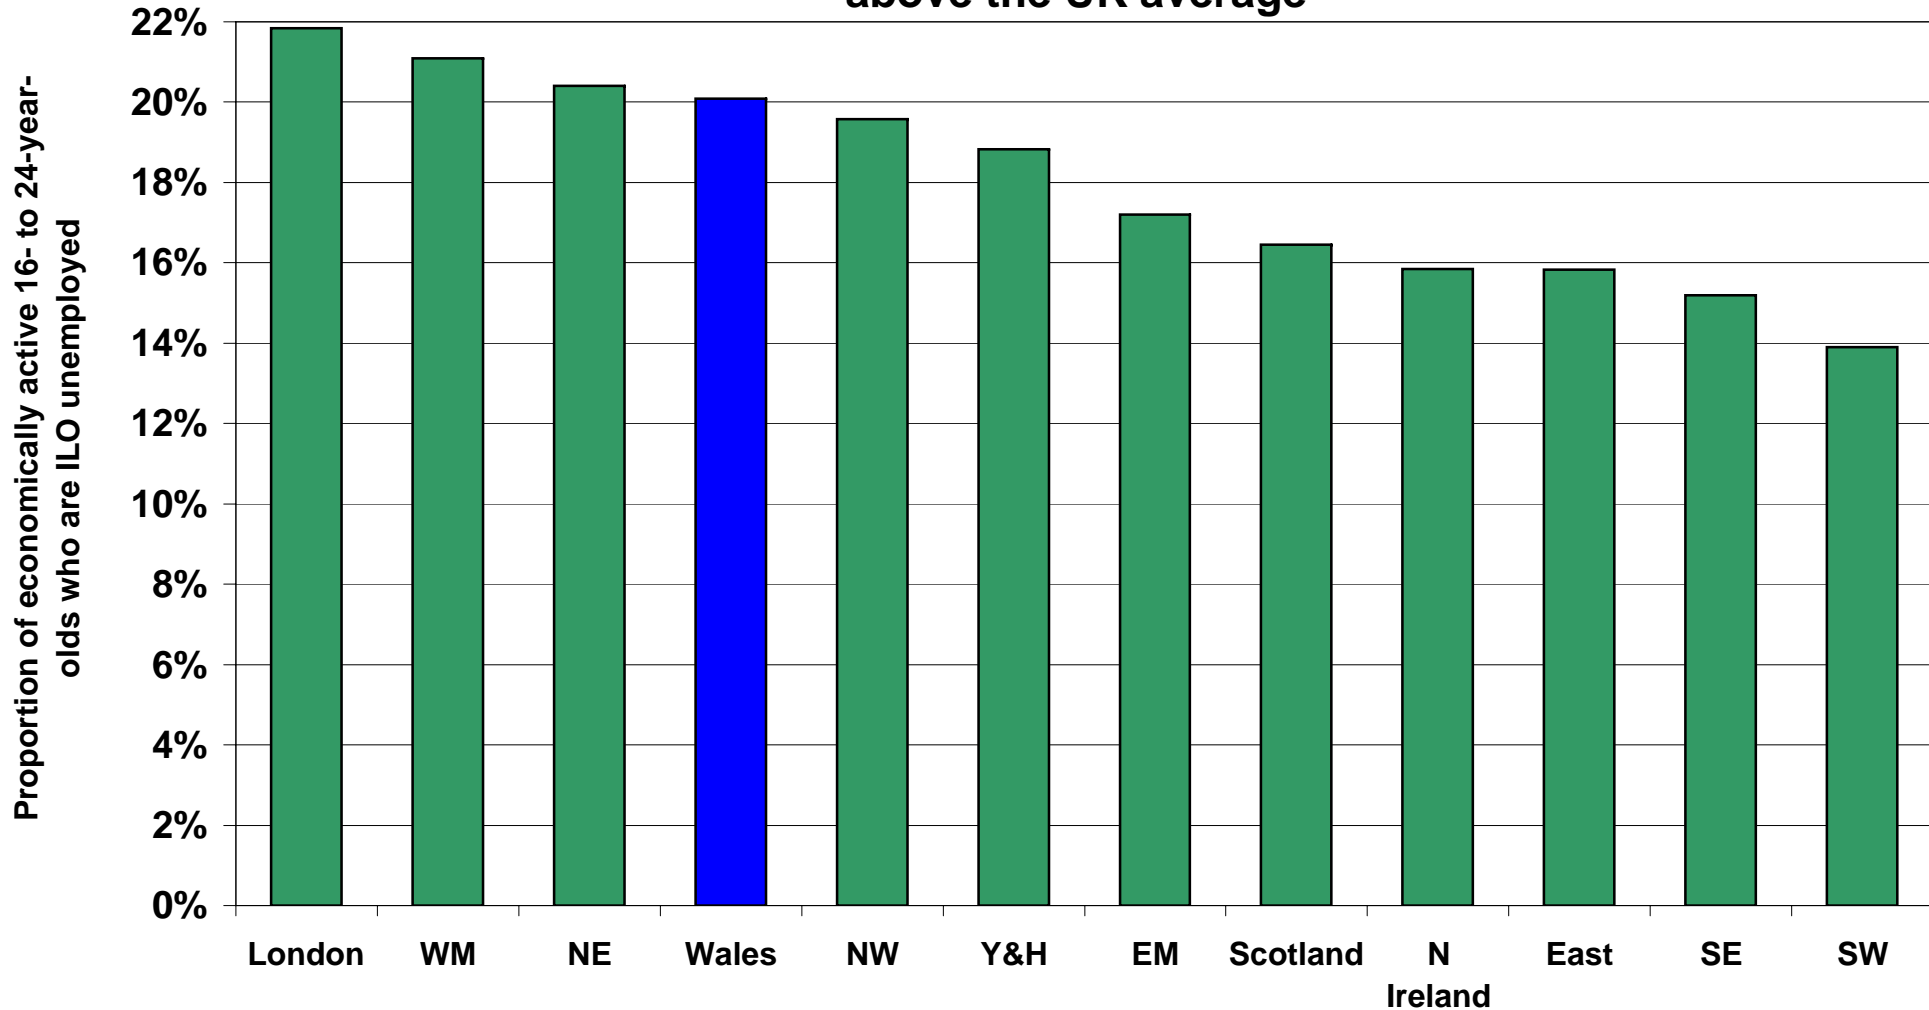

# The unemployment rate for 16- to 24-year-olds in Wales is somewhat above the UK average

Source: Labour Force Survey, ONS; the data is the average for 2008 to 2010; updated Mar 2011