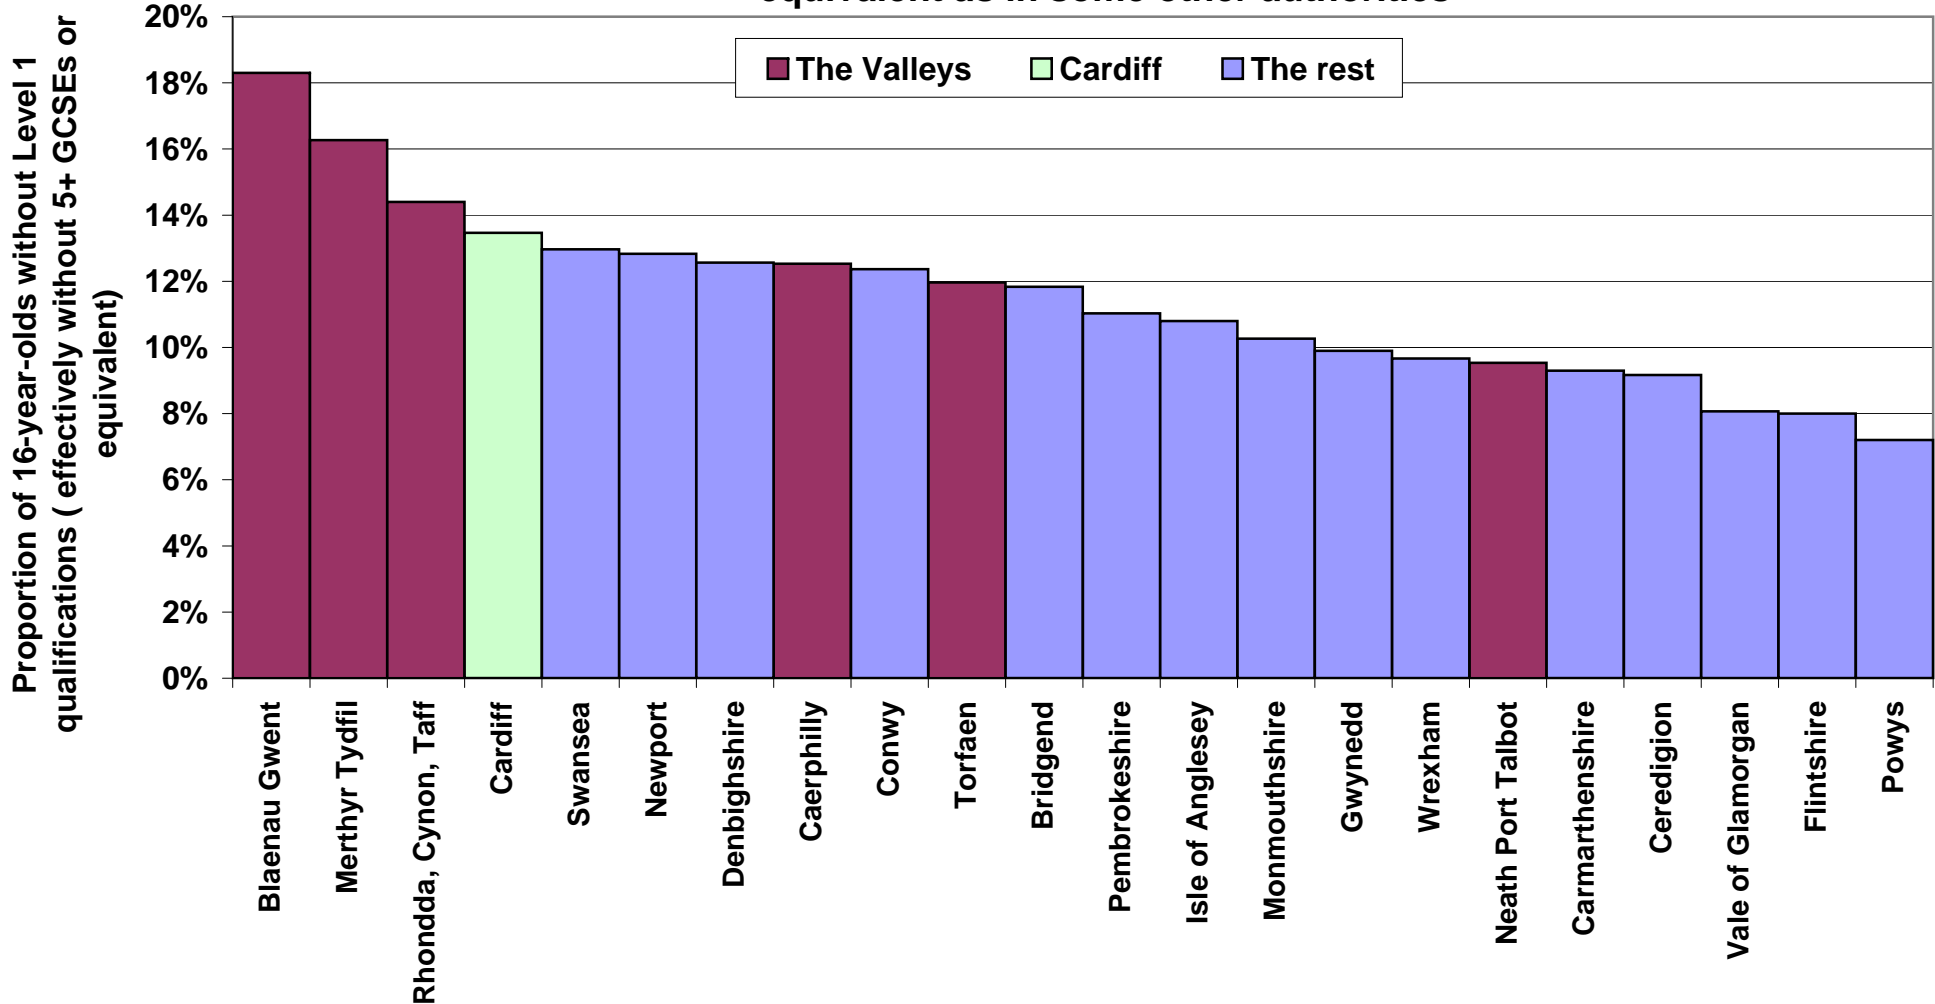

Twice as many pupils in Blaenau Gwent do not obtain 5 or more GCSEs or vocational equivalent as in some other authorities

Source: Statistical Releases, National Assembly for Wales; the data is the average for 2007/08 to 2009/10; updated Jan 2011