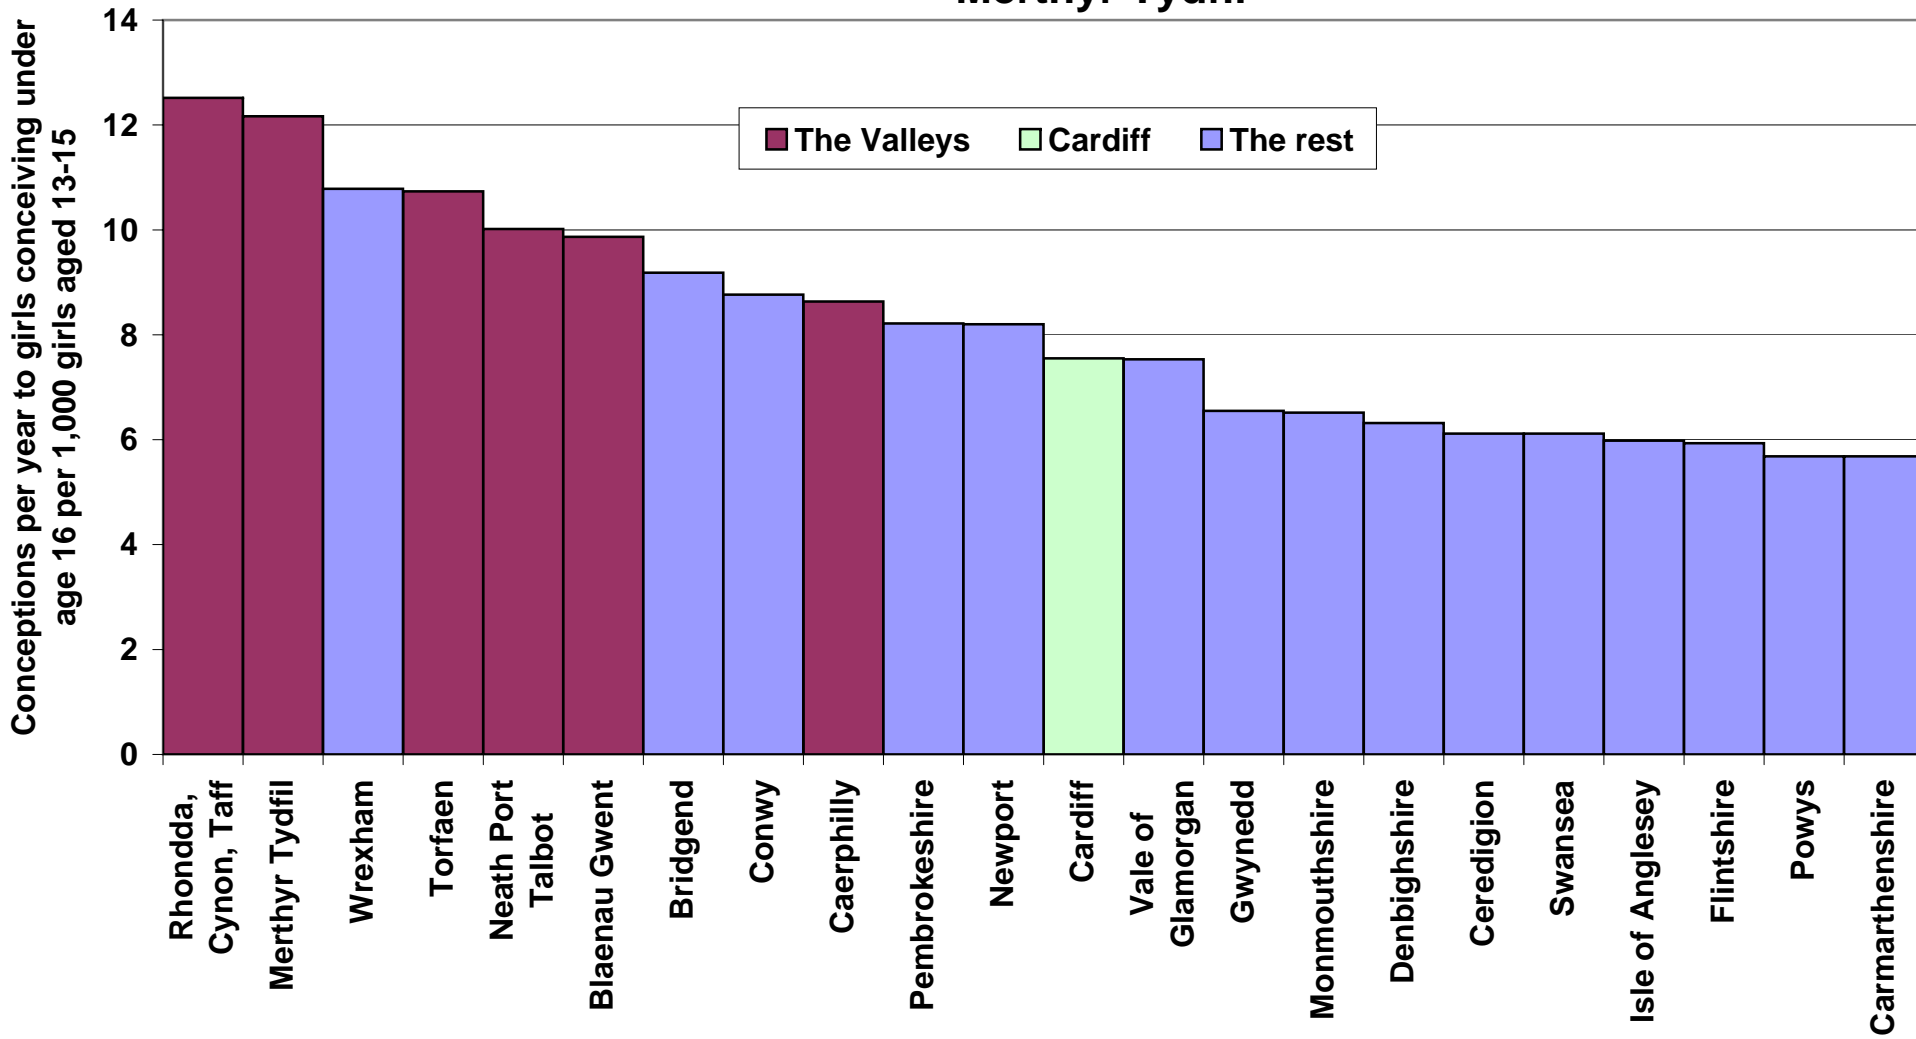

# The underage conception rate is highest in Rhondda Cynon Taff and Merthyr Tydfil

Source: Welsh Assembly conception statistics; the data is the average for 2003 to 2008; updated Jan 2011