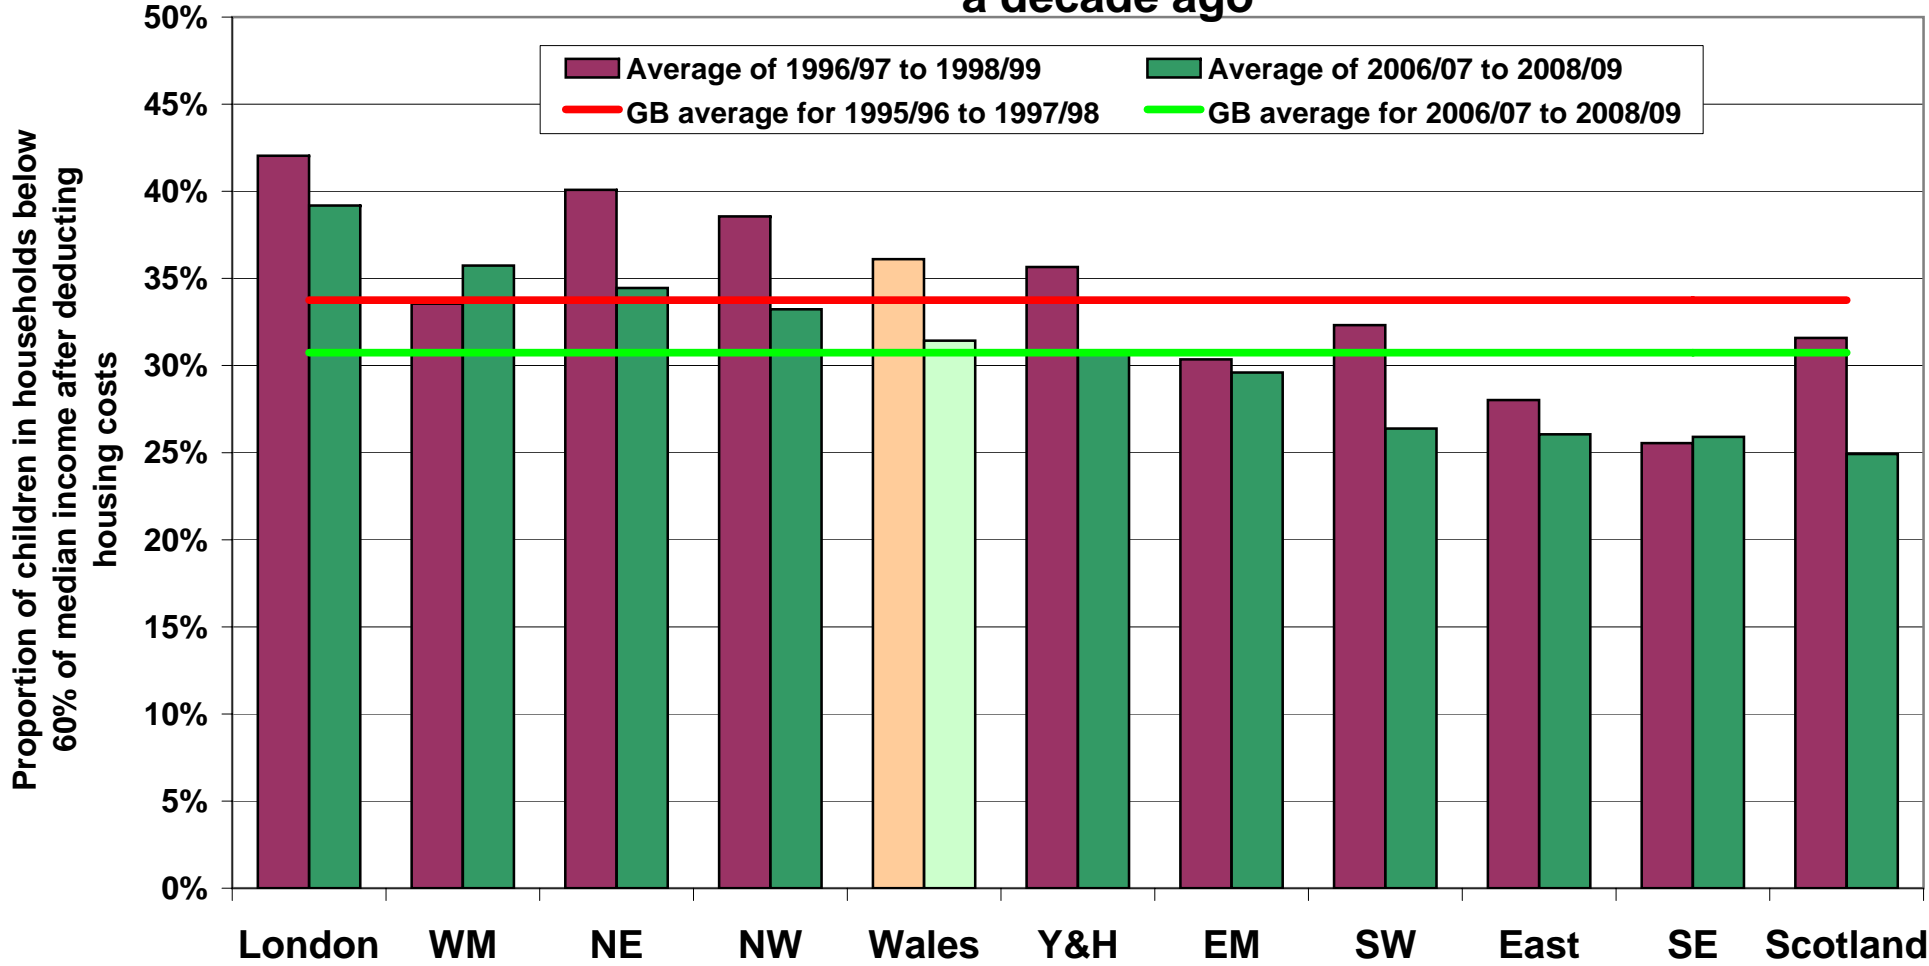

The proportion of children in low-income households in Wales is now similar to the Great Britain average, having been higher than average a decade ago

Source: Households Below Average Income, DWP; updated Sep 2010