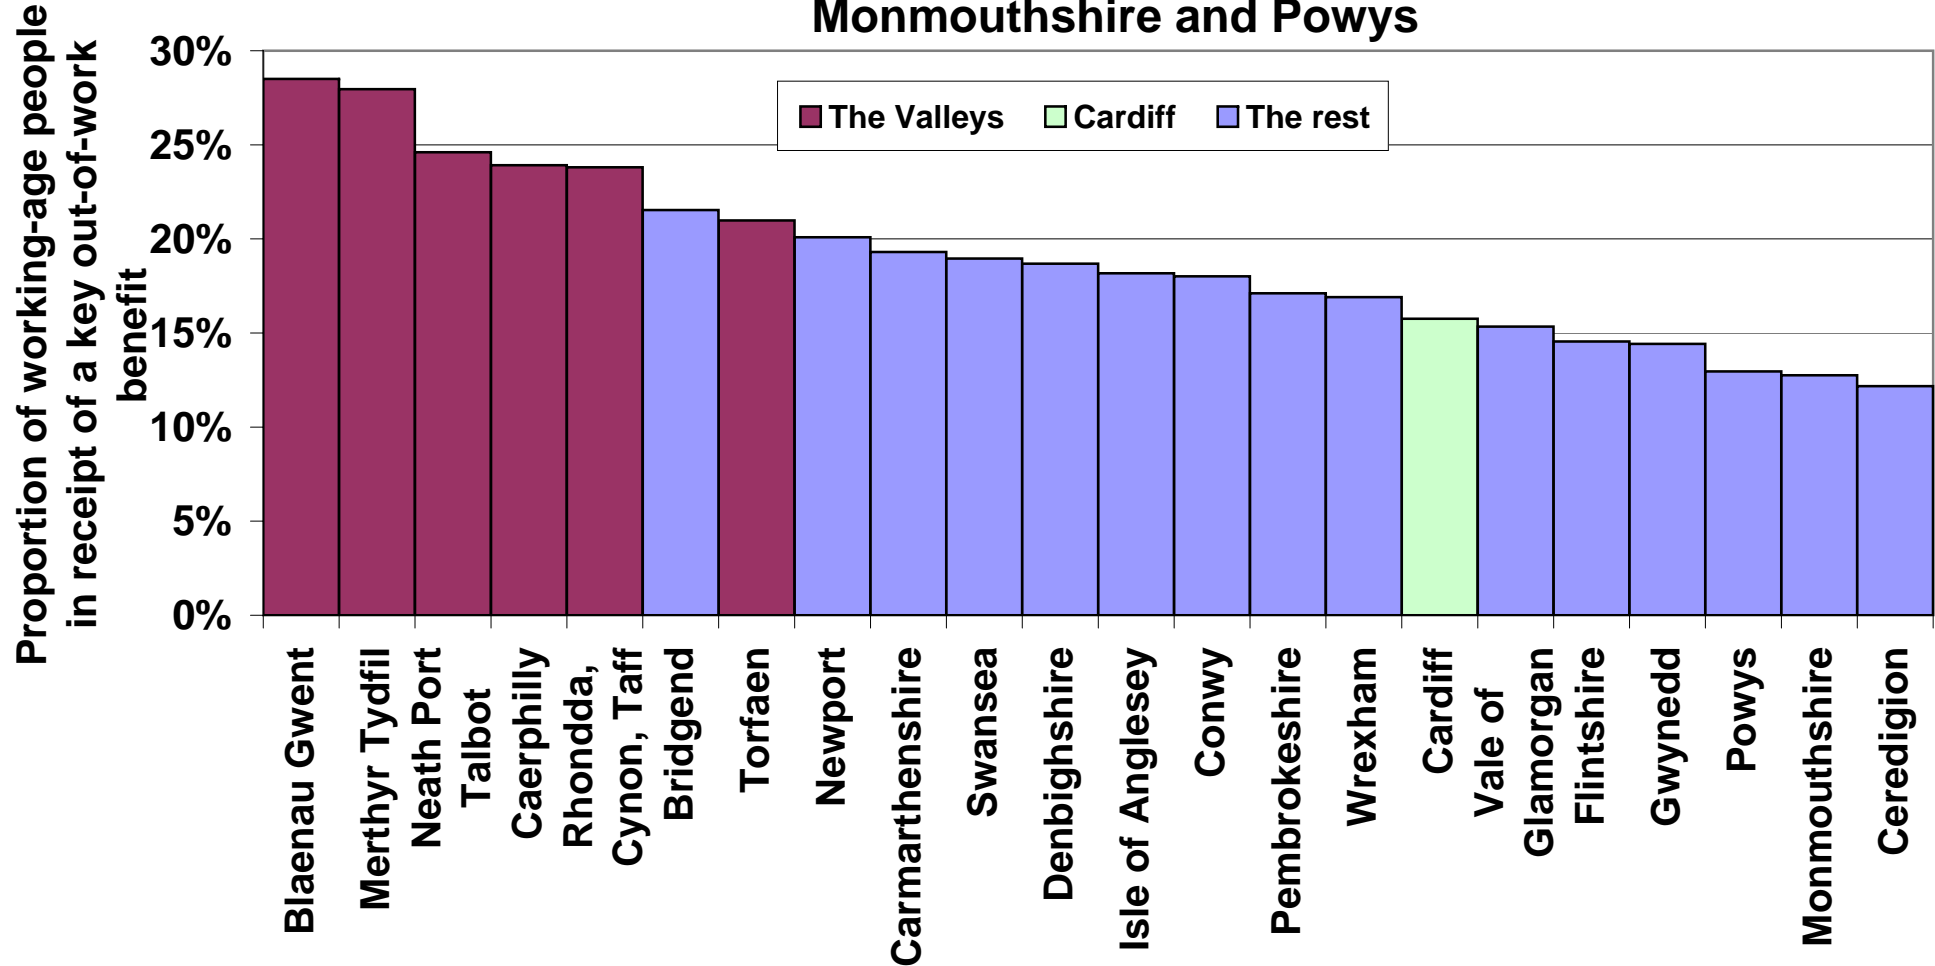

# Twice as many working-age people in Blaenau Gwent and Merthyr Tydfil are in receipt of out-of-work benefits as in Ceredigion, Monmouthshire and Powys

Source: Work and Pensions Longitudinal Study, DWP; the data is for February 2010; updated Dec 2010