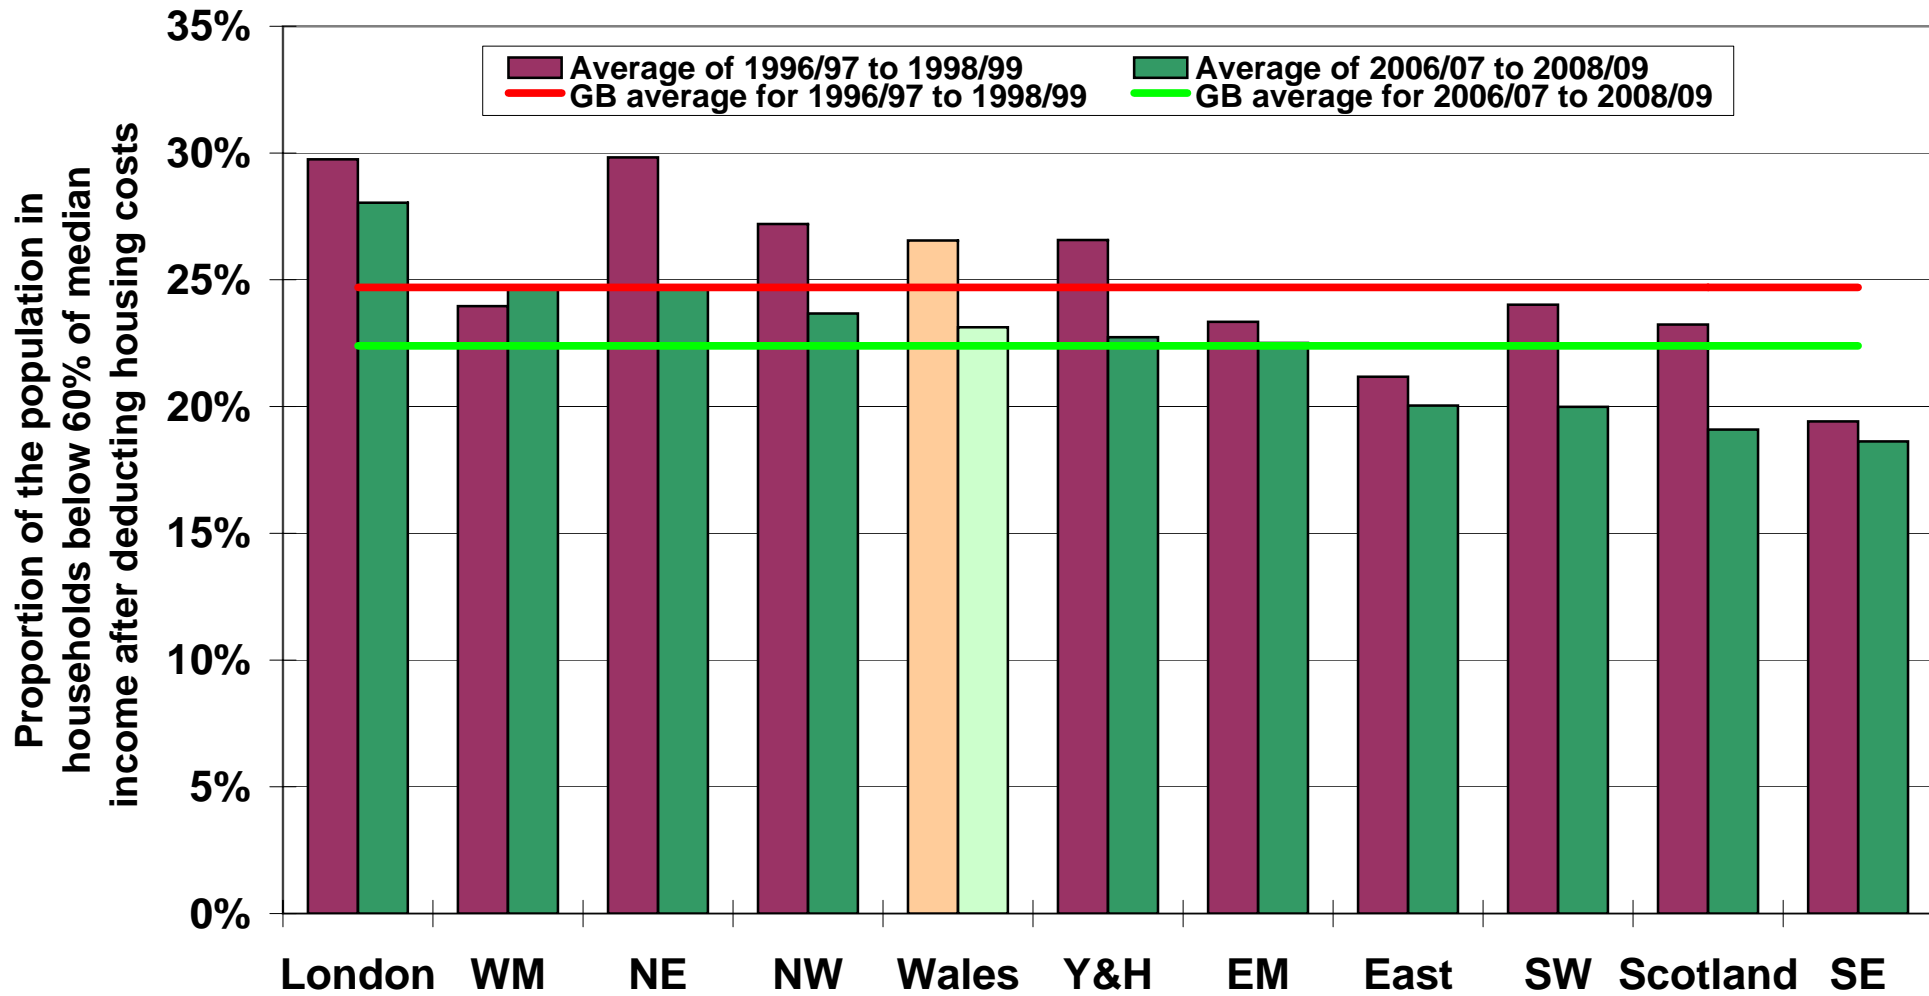

# The proportion of people in low-income households in Wales is slightly higher than the Great Britain average, as it was a decade ago

Source: Households Below Average Income, DWP; updated Aug 2010