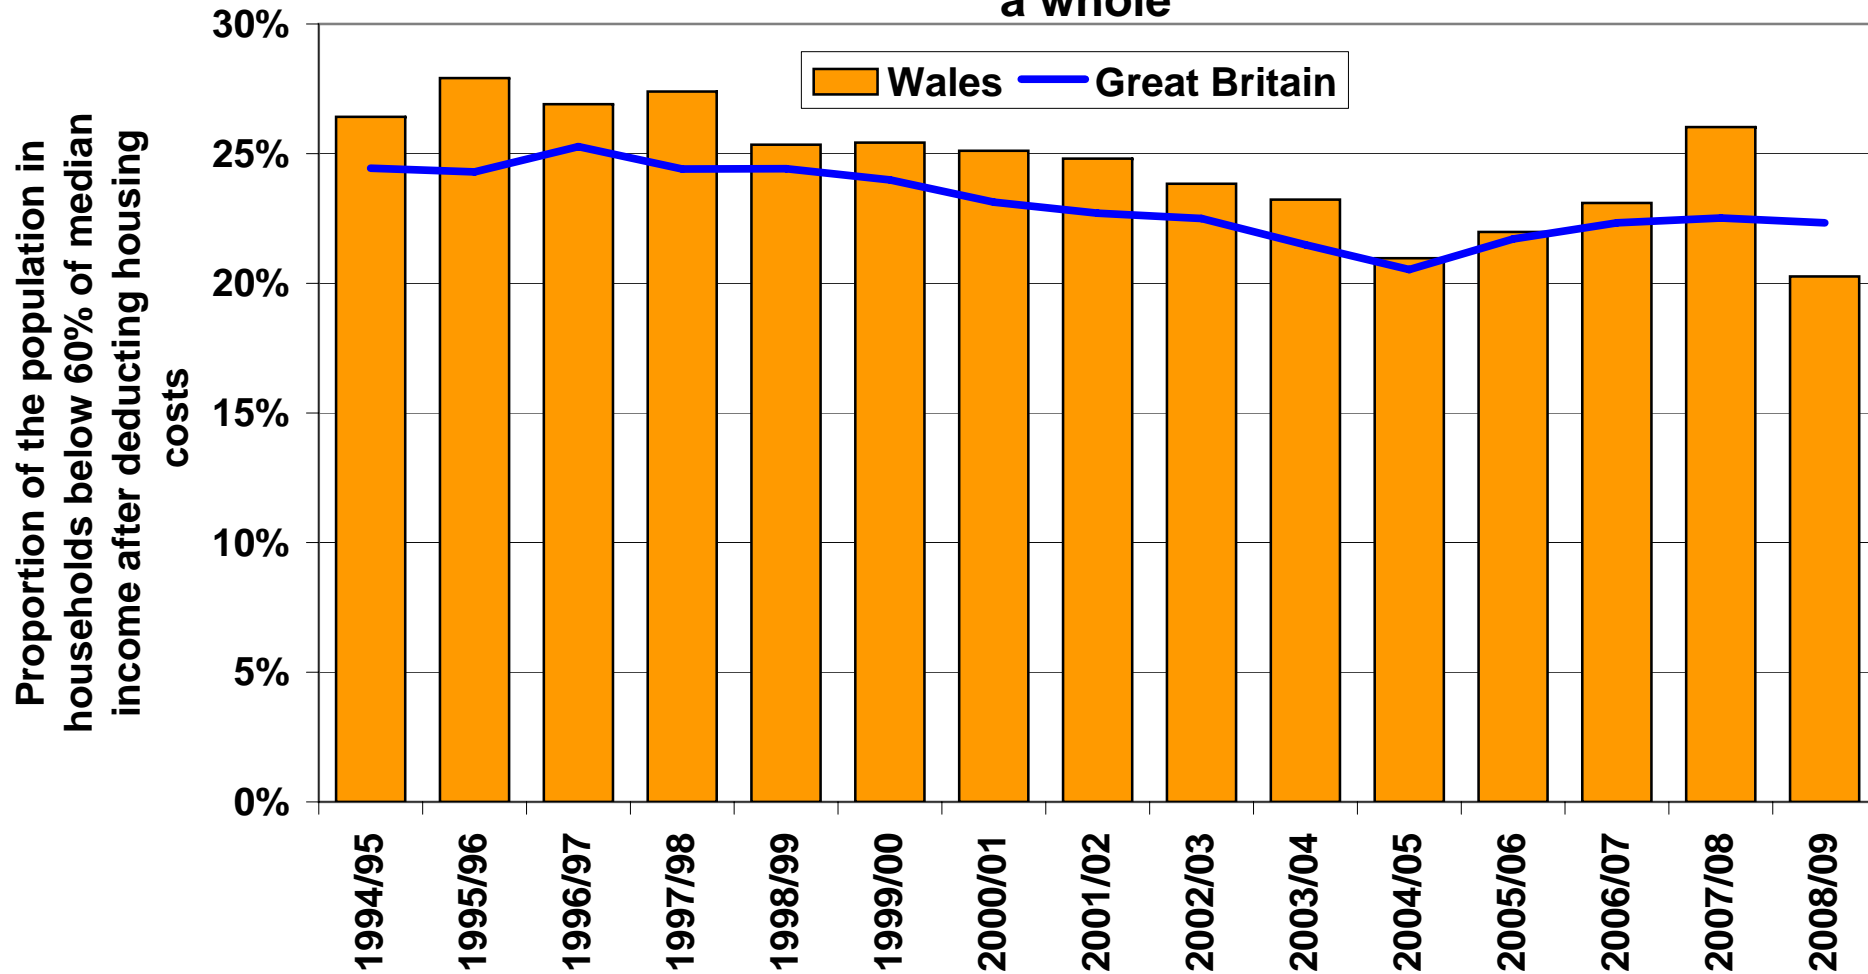

The proportion of people in low-income households in Wales has followed broadly similar trends over time as that for Great Britain as a whole

Source: Households Below Average Income, DWP; updated Aug 2010