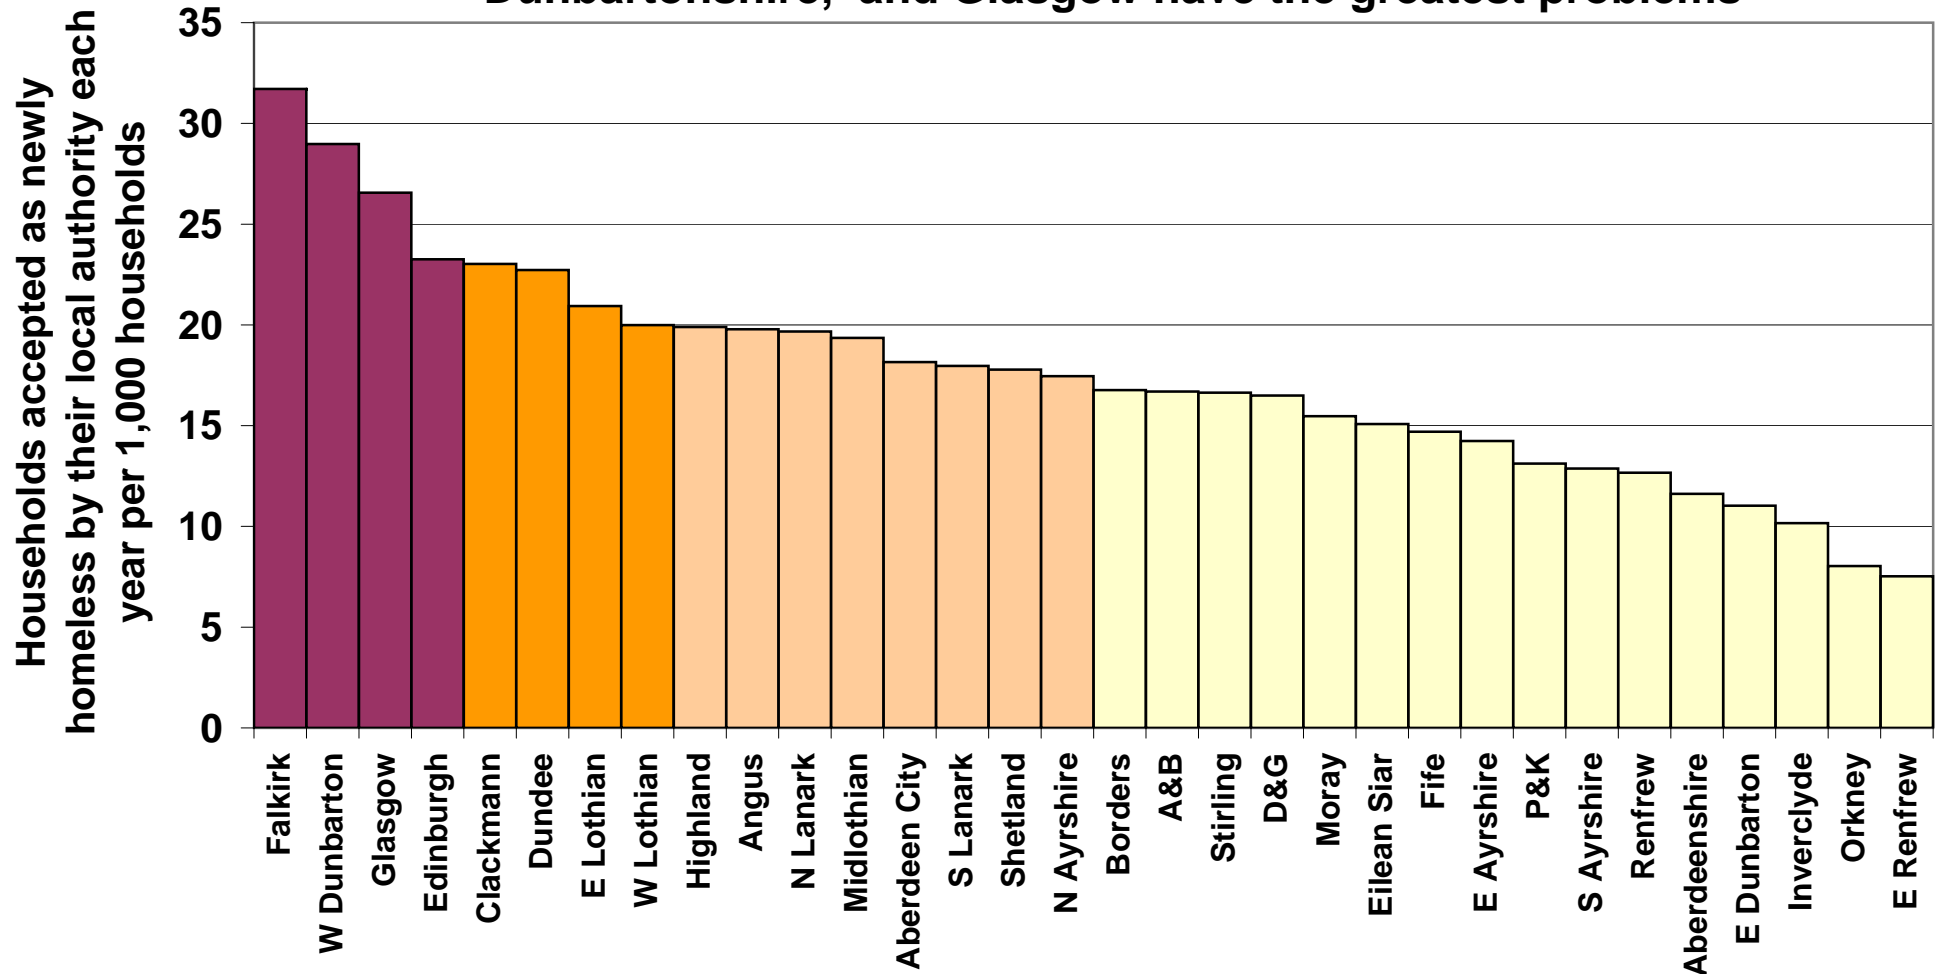

# Every local authority has a homelessness problem, but Falkirk, West Dunbartonshire, and Glasgow have the greatest problems

Source: Statistical Bulletins on homelessness, Scottish Government; the data is the average for 2007/08 to 2009/10; updated Dec 2010