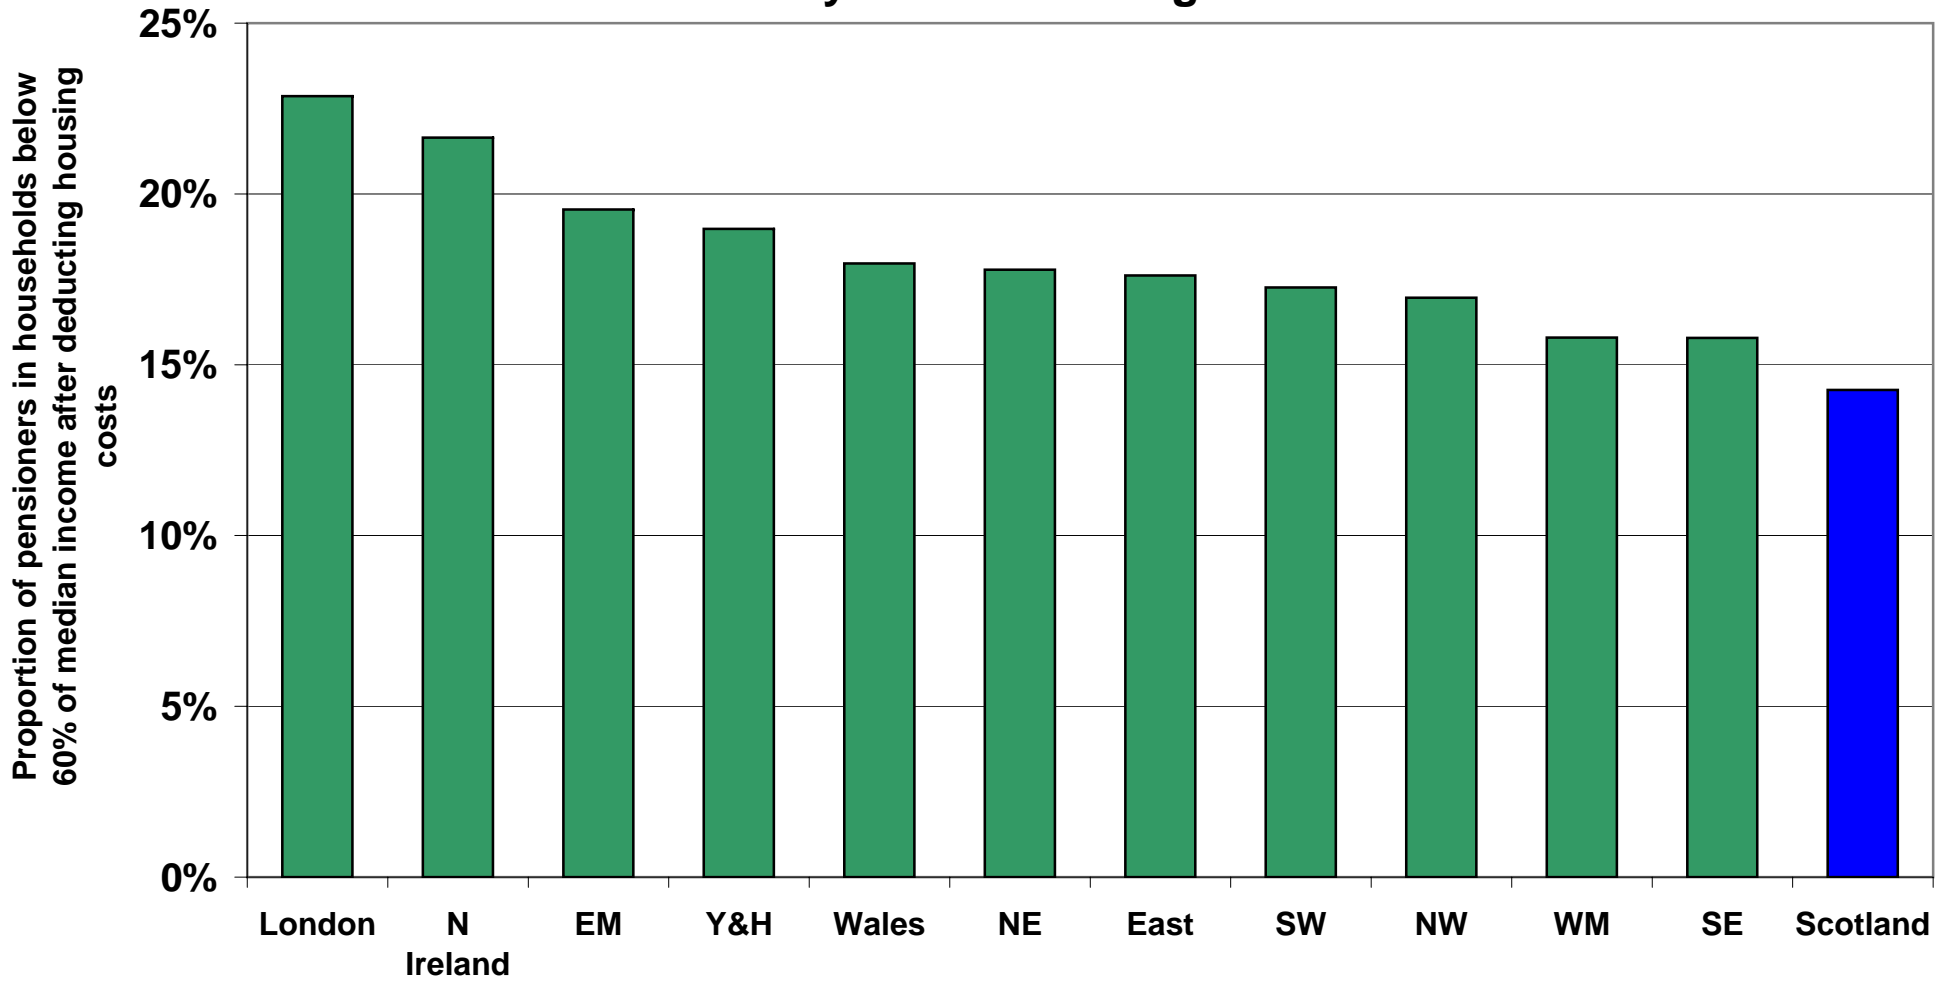

# The proportion of pensioners in low income in Scotland is lower than in any of the other regions of the UK

Source: Household Below Average Income, DWP; the data is the average for 2006/07 to 2008/09; updated Sep 2010