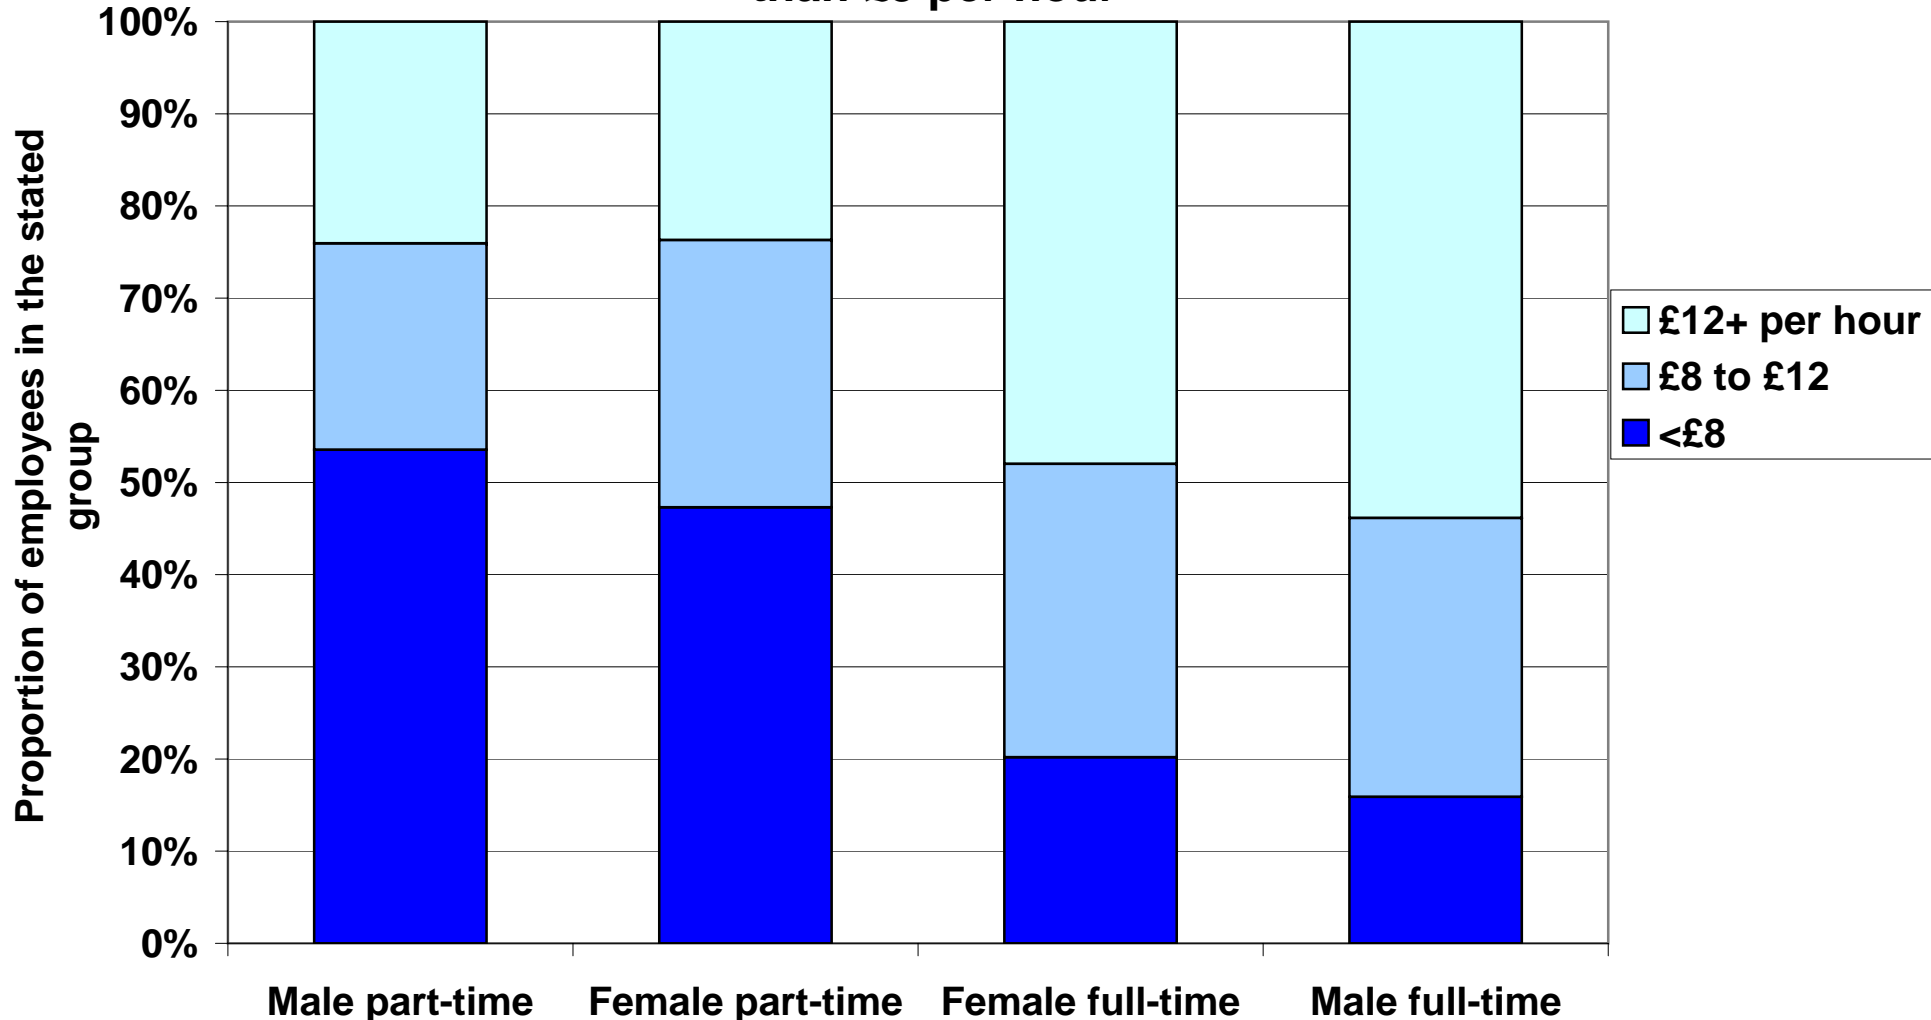

Half of all part-time workers - both men and women - are paid less than £8 per hour

Source: Annual Survey of Hours and Earnings 2010, ONS; updated Dec 2010