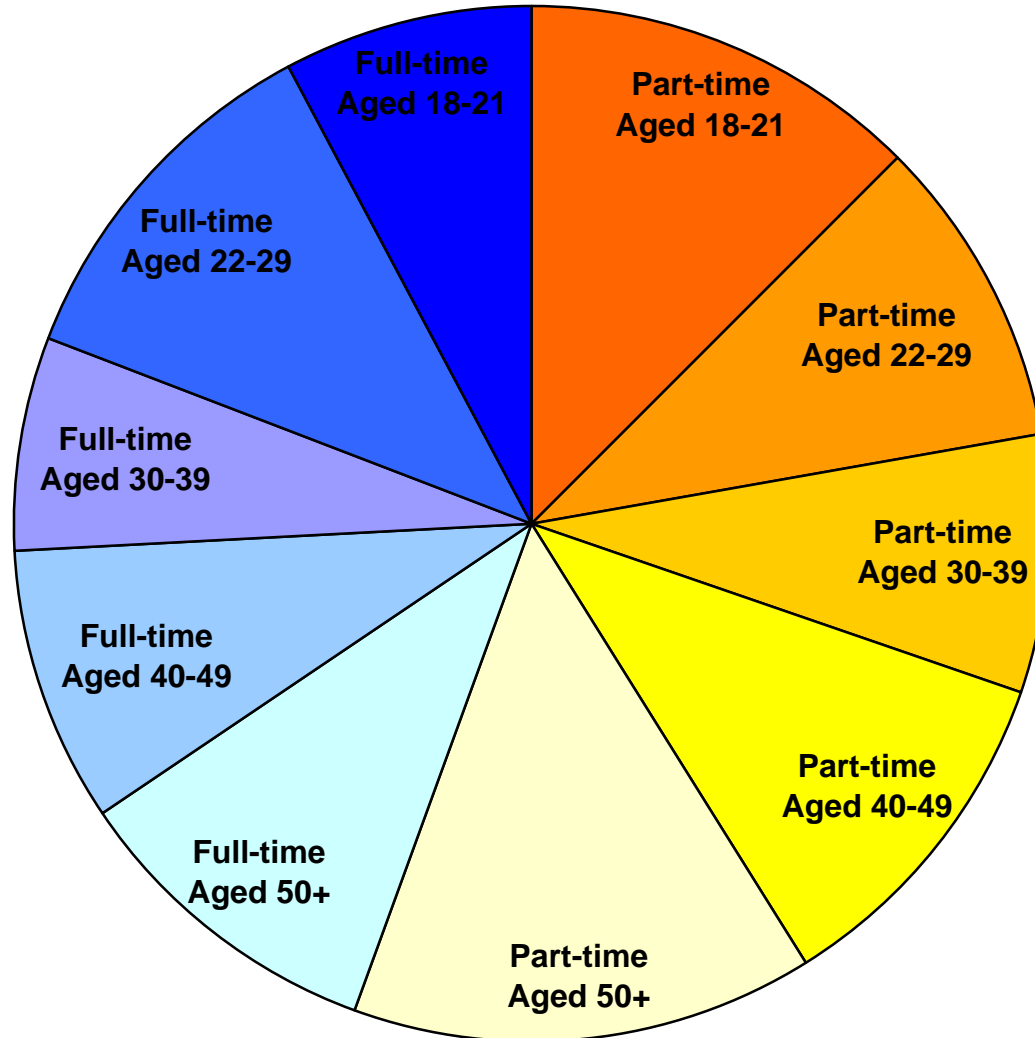

# Almost half of those on adult rates paid less than £7 per hour are aged 40 or over

Source: Annual Survey of Hours and Earnings 2010, ONS; updated Jan 2011