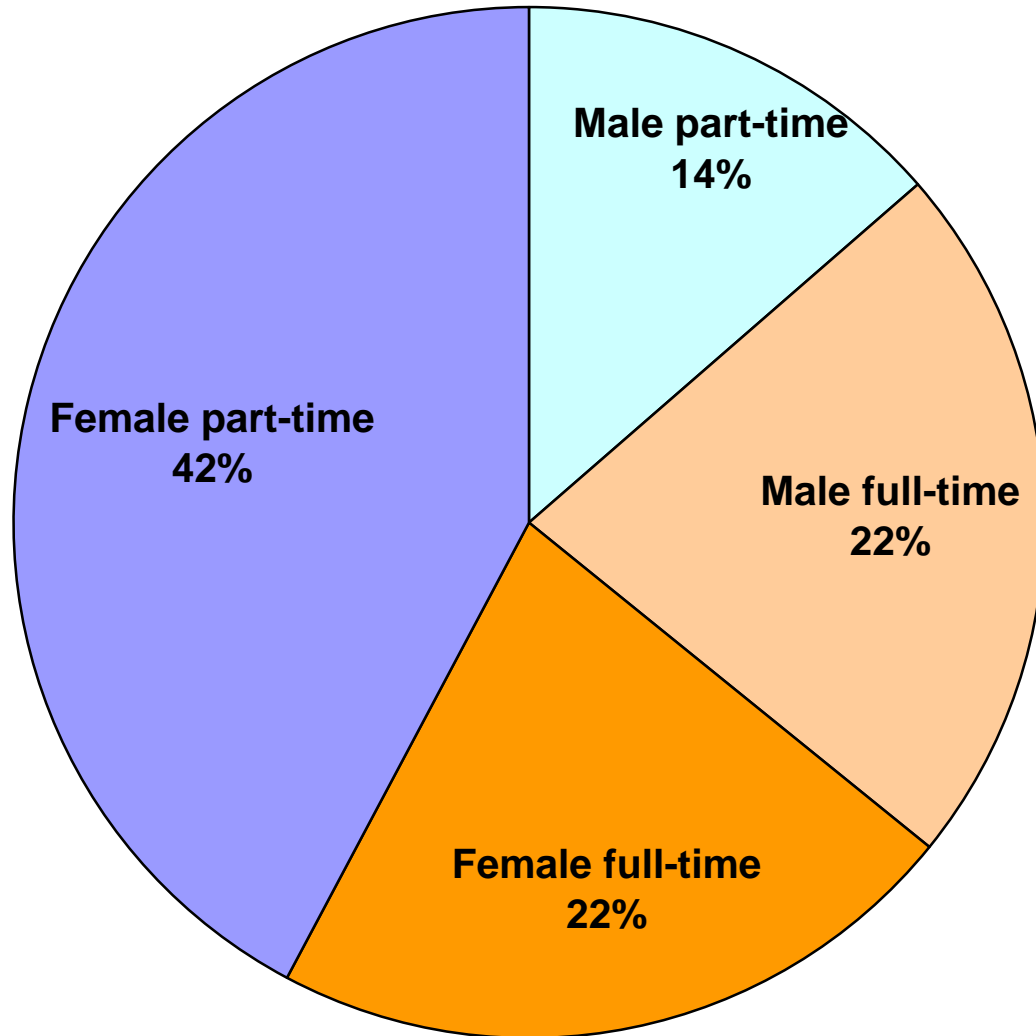

More than half of those paid less than £7 per hour are part-time workers, mainly women

Source: Annual Survey of Hours and Earnings 2010, ONS; updated Jan 2011