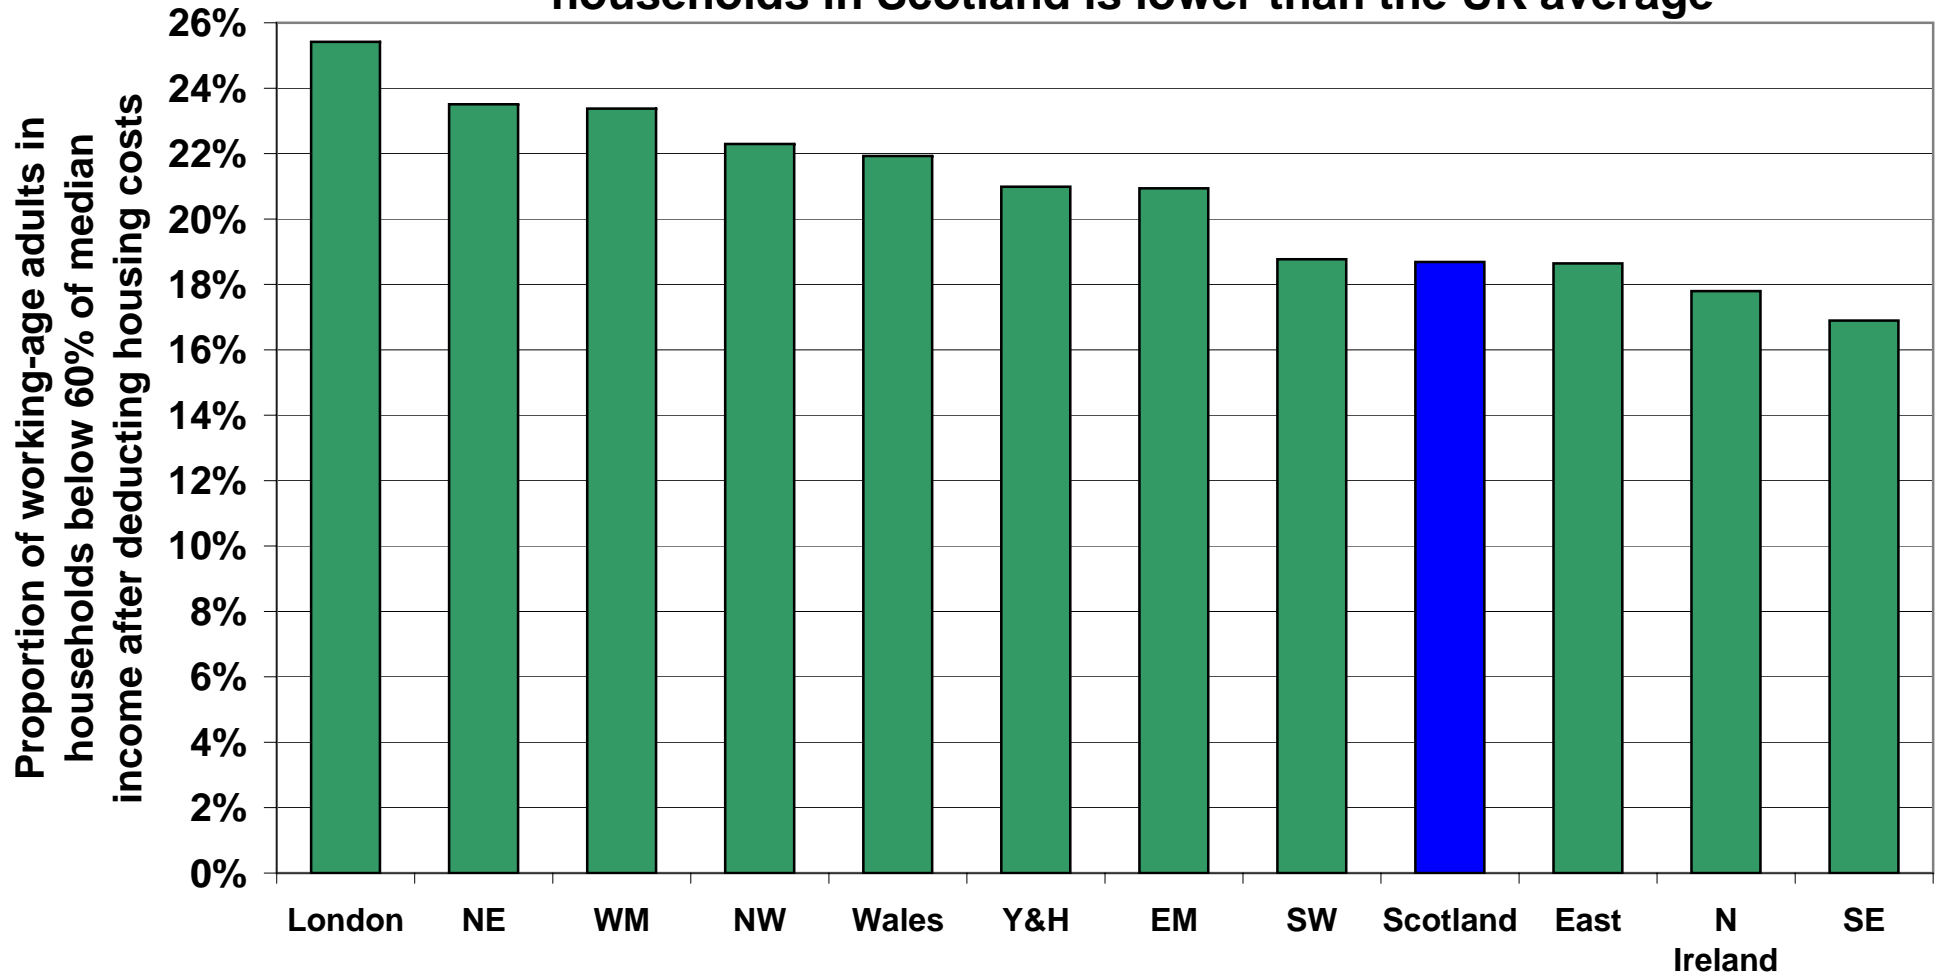

# The proportion of working-age adults who are in low-income households in Scotland is lower than the UK average

Source: Households Below Average Income, DWP; the data is the average for 2006/07 to 2008/09; updated Aug 2010