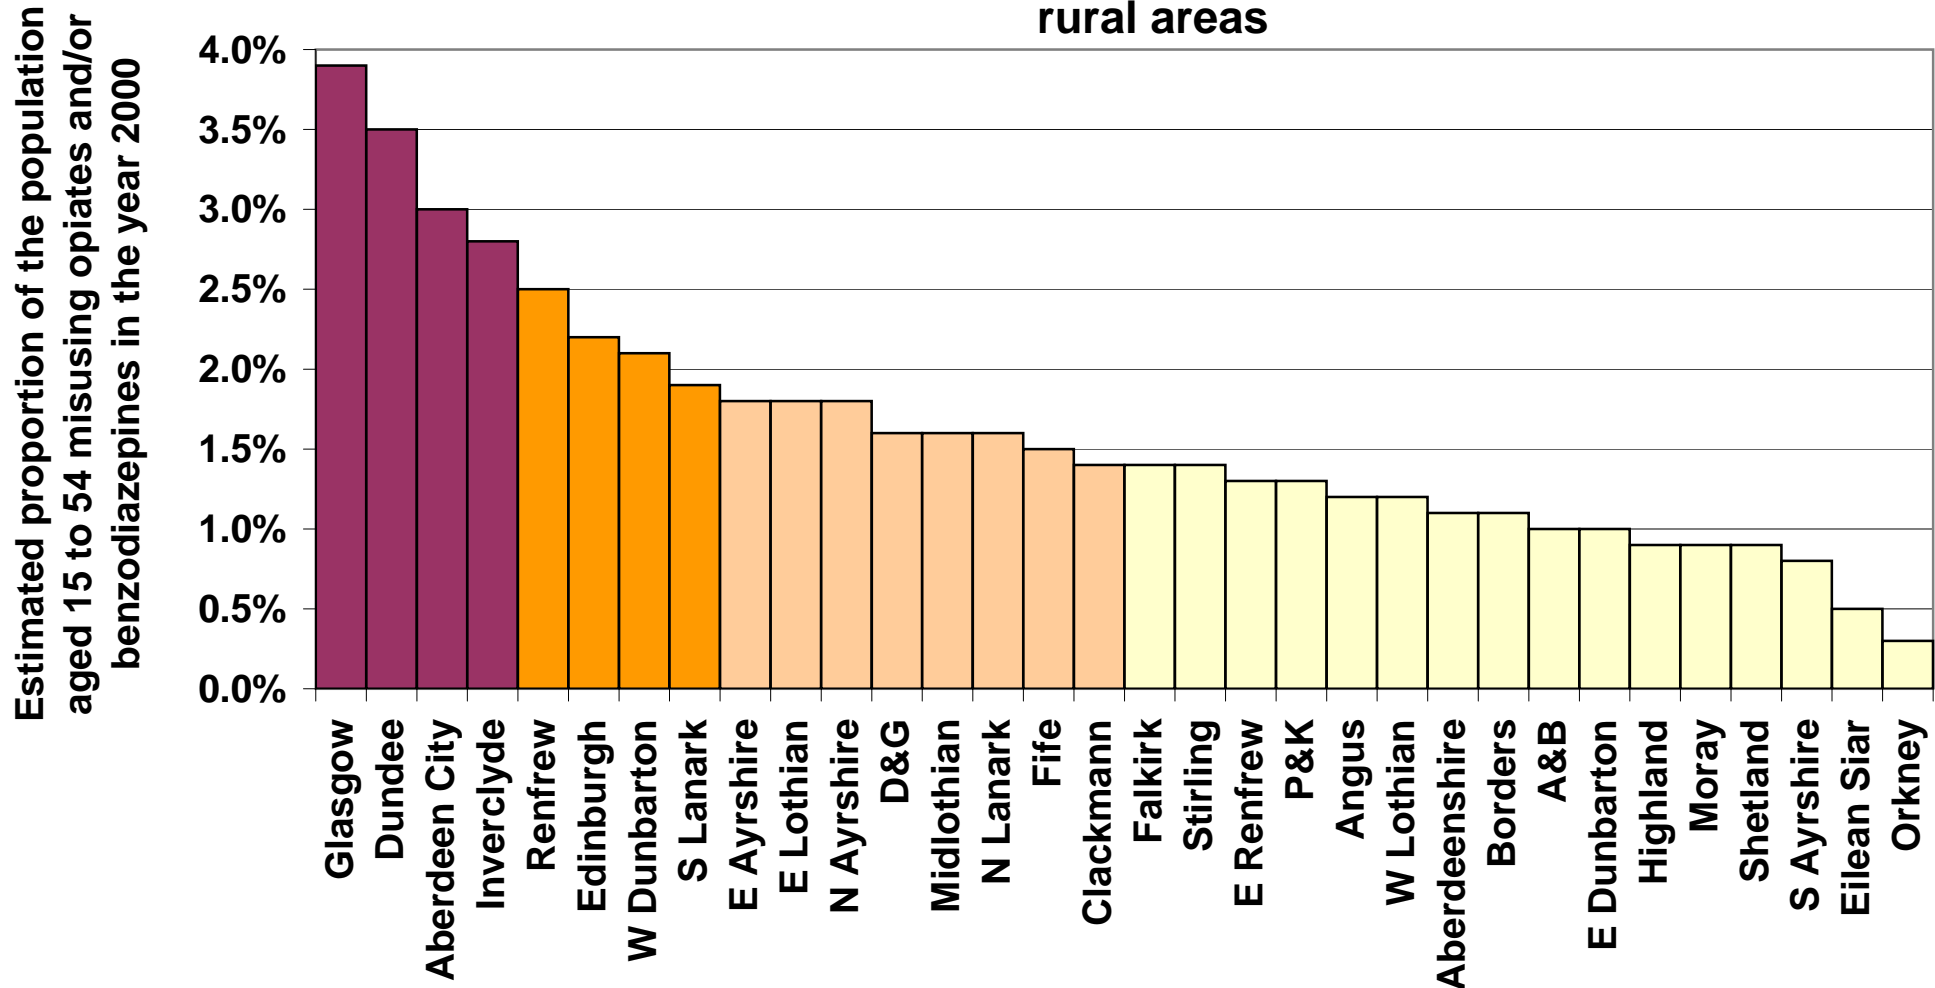

# Drug misuse is worst in the major urban centres and least in the more rural areas

Source: Estimating the National and Local Prevalence of Problem Drug Misuse in Scotland; the data is for the year 2000