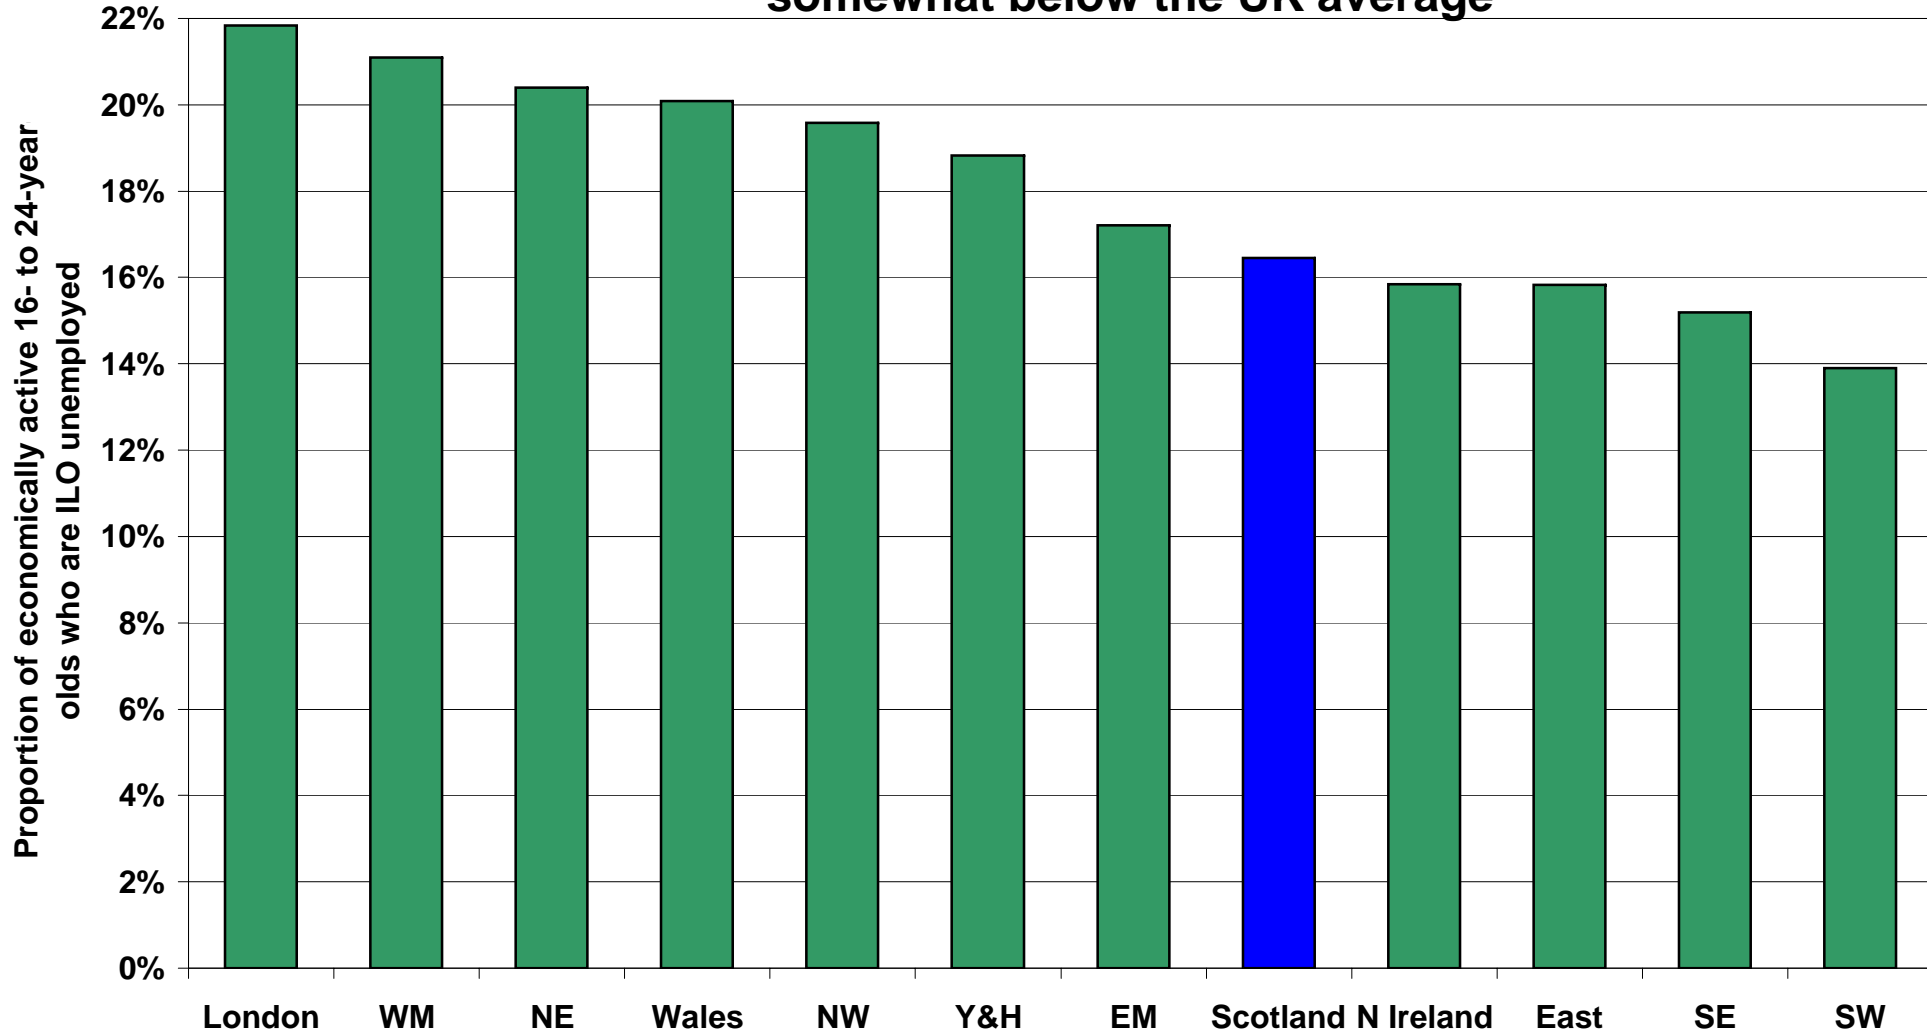

The unemployment rate for 16- to 24-year-olds in Scotland is somewhat below the UK average

Source: Labour Force Survey, ONS; the data is the average for 2008 to 2010; updated Mar 2011