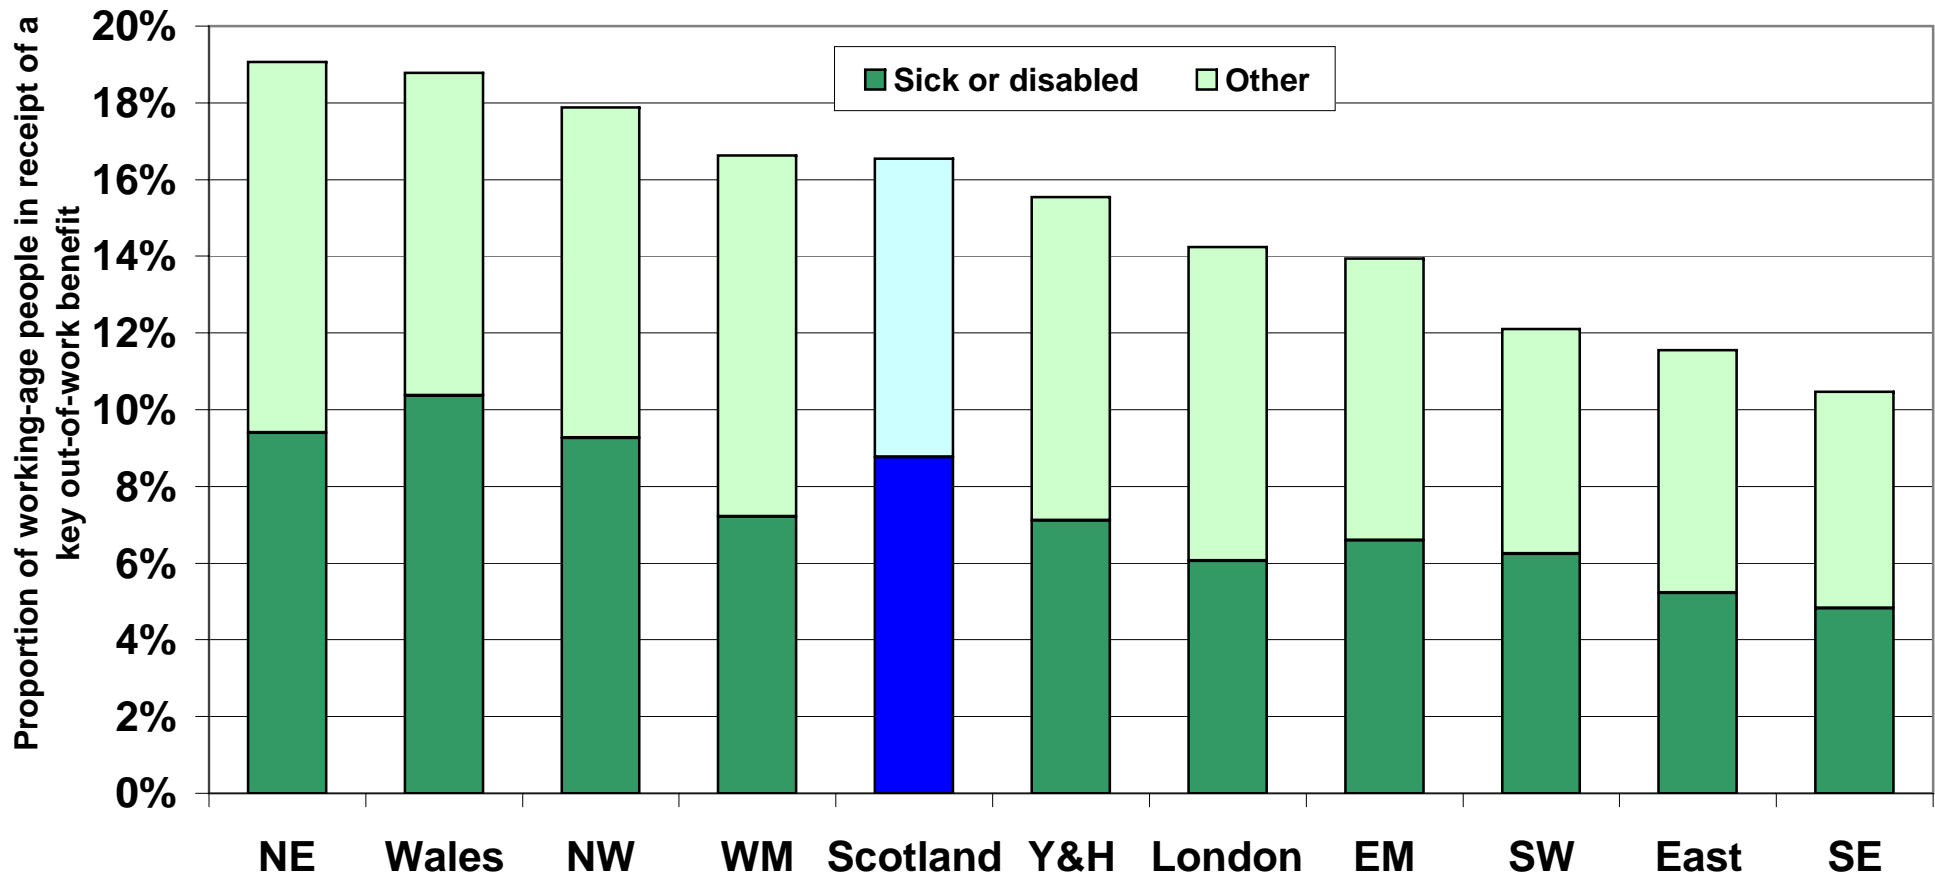

# Scotland has more people in receipt of out-of-work benefits than the Great Britain on average but less than in some of the other regions

Source: Work and Pensions Longitudinal Study, DWP and ONS population estimates; the data is for February 2010; updated Dec 2010