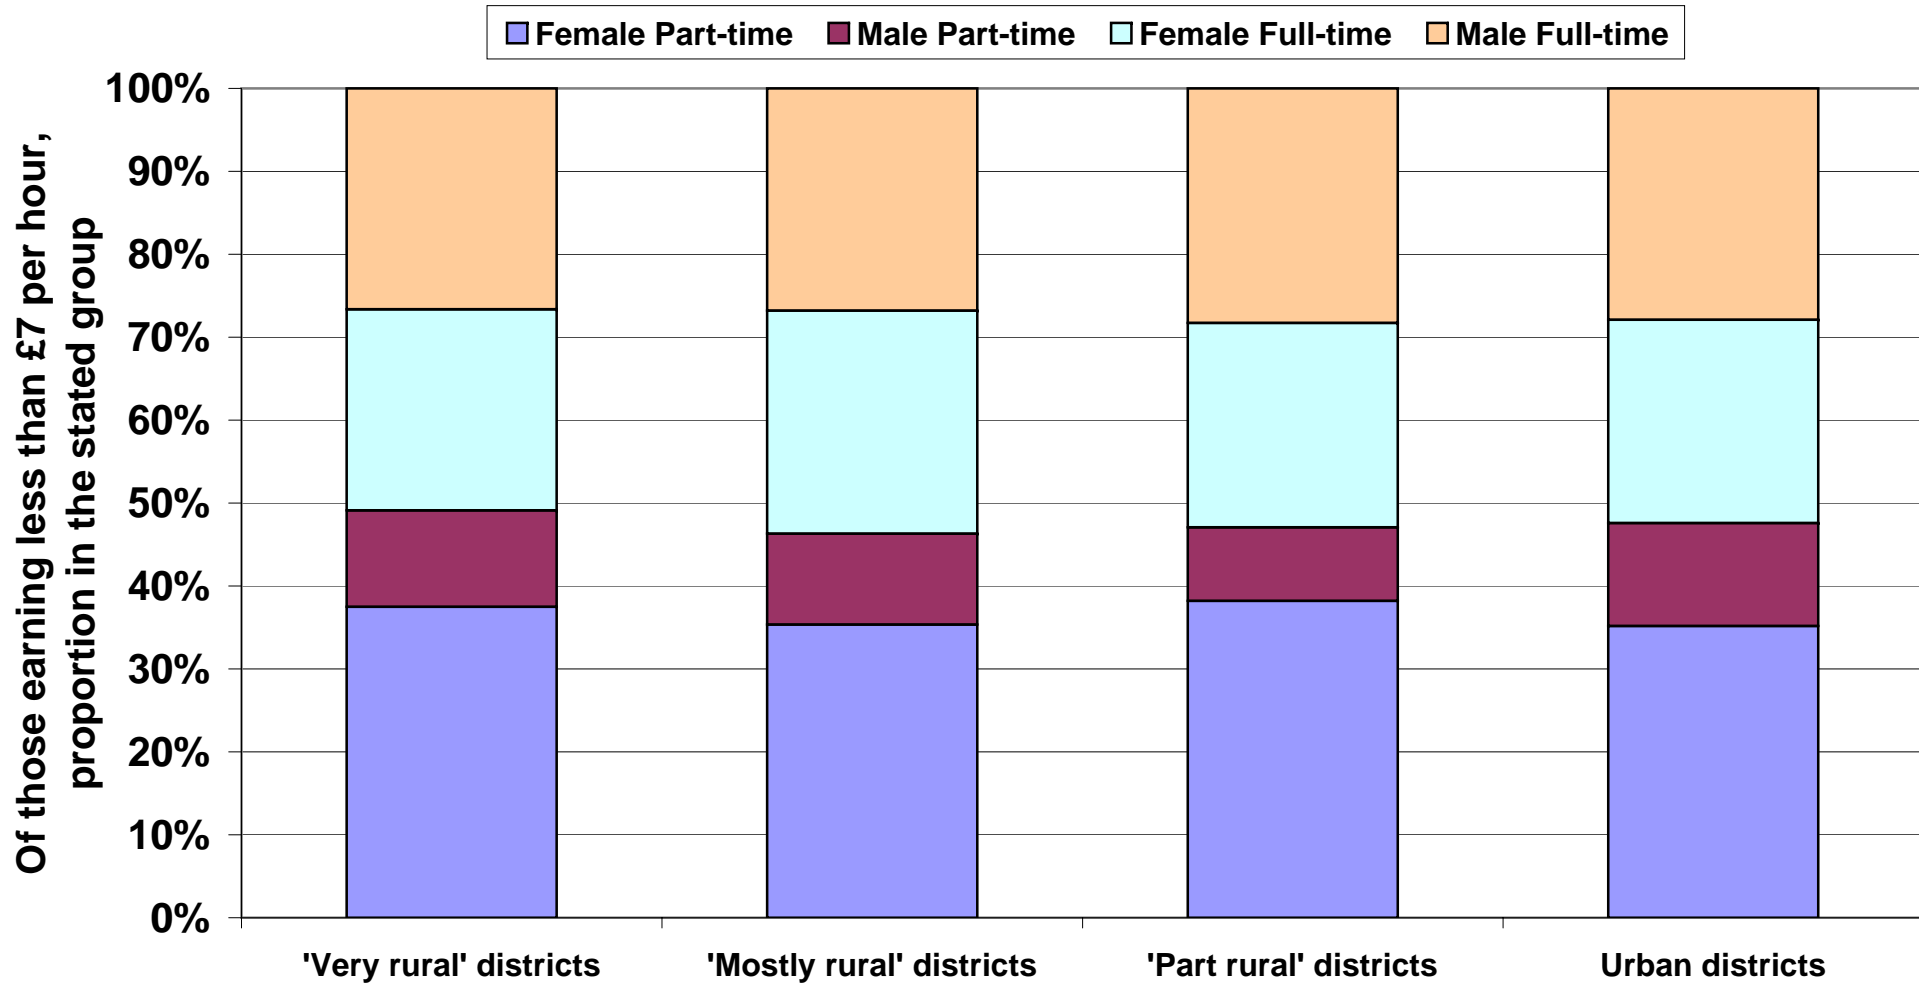

Around half of those paid less than £7 per hour in rural districts are part-time workers, mainly women

Source: Annual Population Survey, ONS; the data is for 2009; England; updated Nov 2010