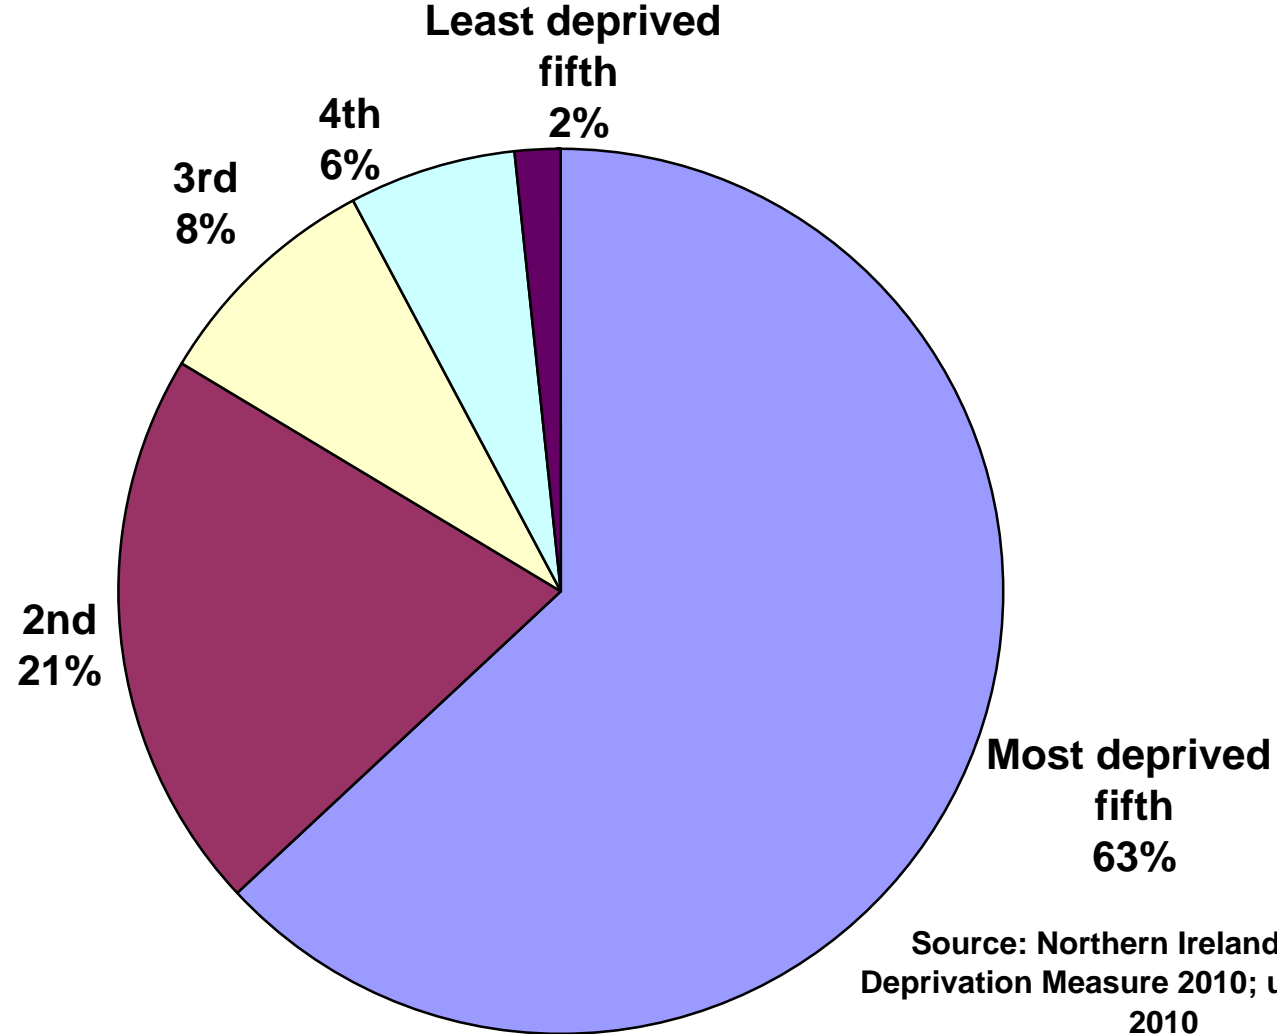

Well over half of areas with the worst physical environment are in the most deprived fifth of all local areas

Source: Northern Ireland Multiple Deprivation Measure 2010; updated Aug 2010