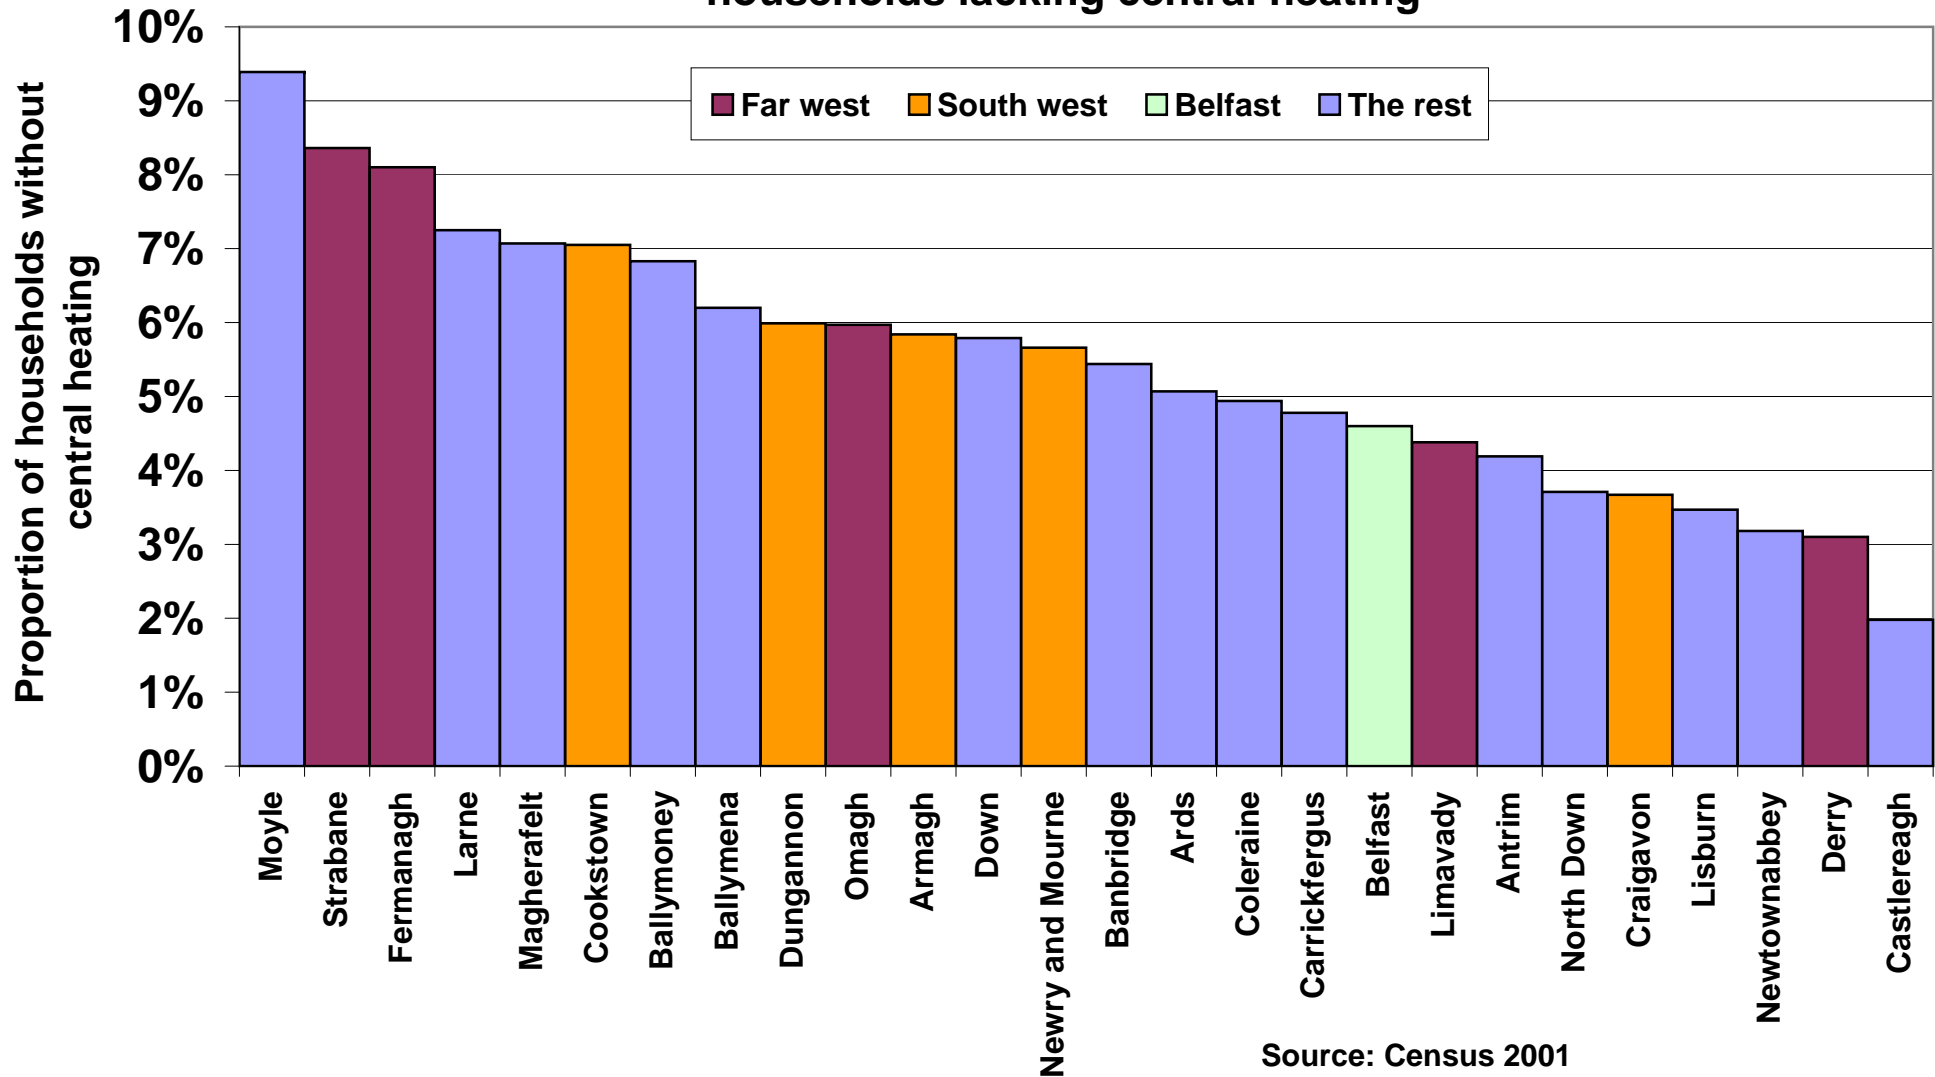

Moyle, Strabane and Fermanagh have the highest proportion of households lacking central heating

Source: Census 2001