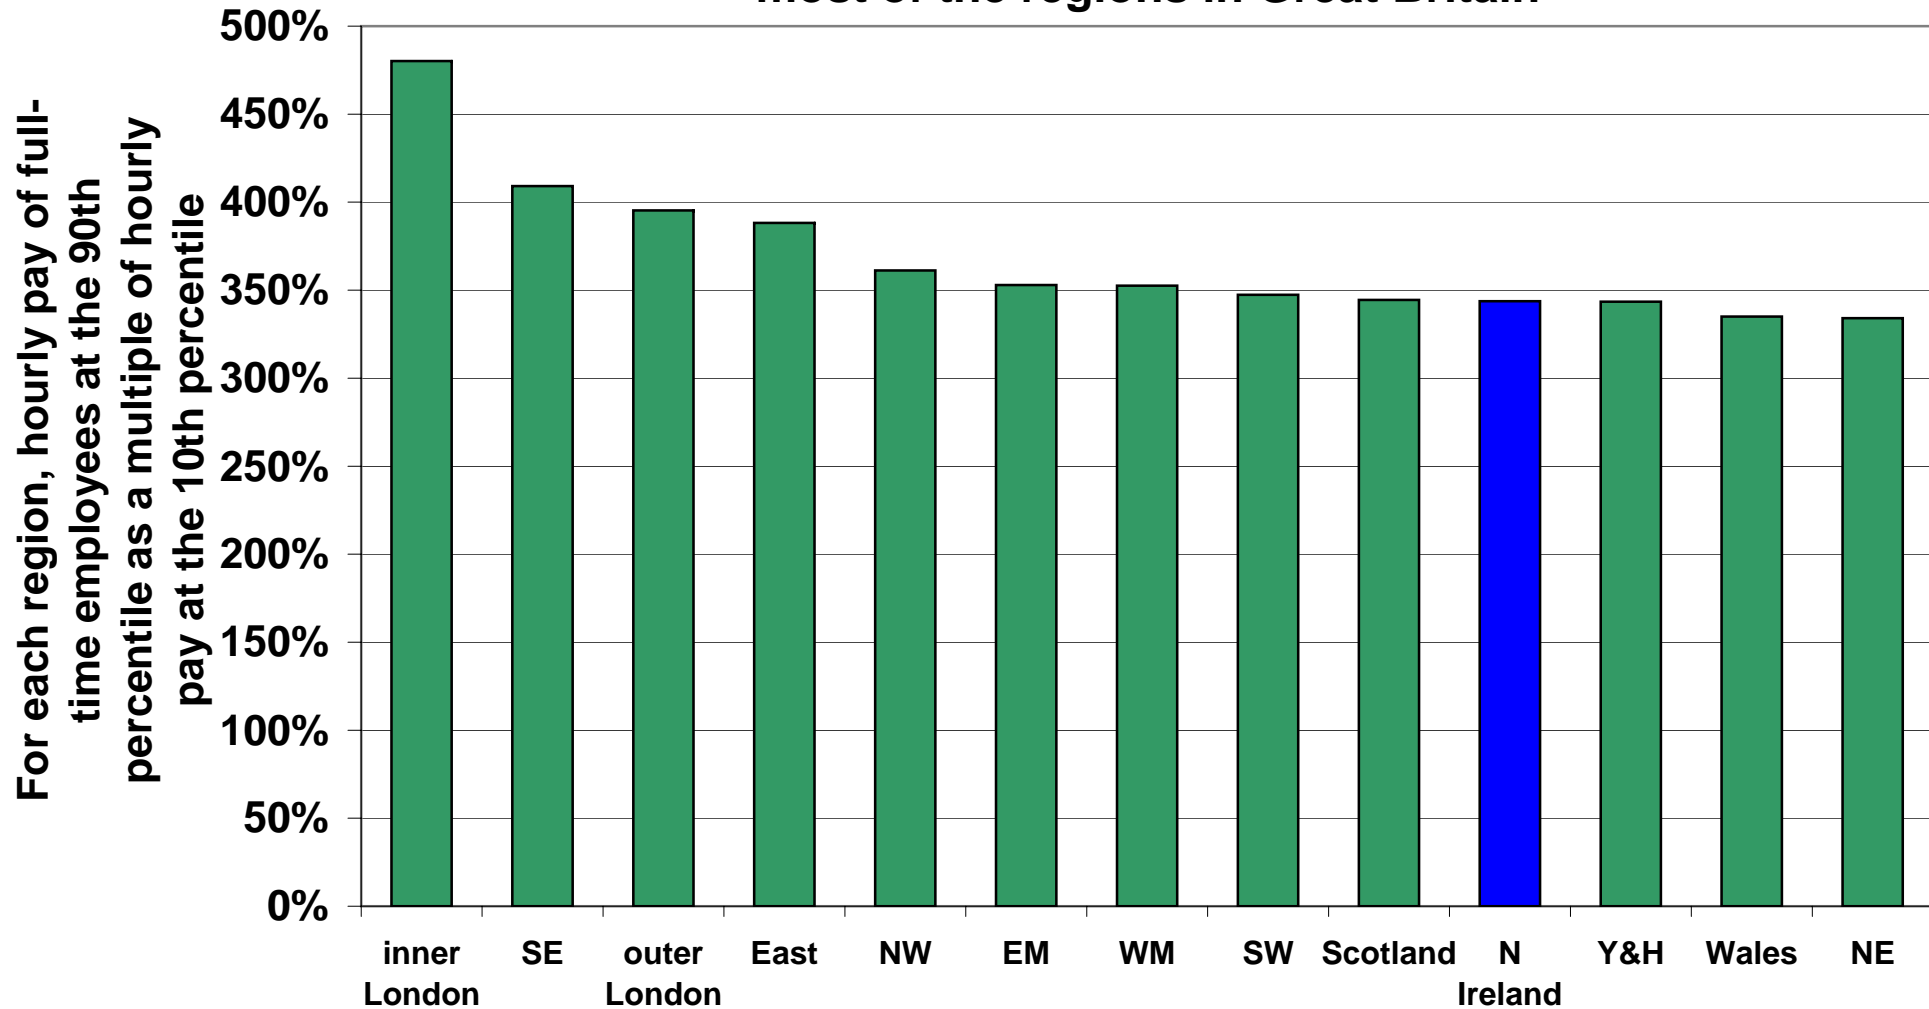

Overall pay inequalities in Northern Ireland are similar to those in most of the regions in Great Britain

Source: Annual Survey of Hours and Earnings 2010, ONS; UK; updated Dec 2010