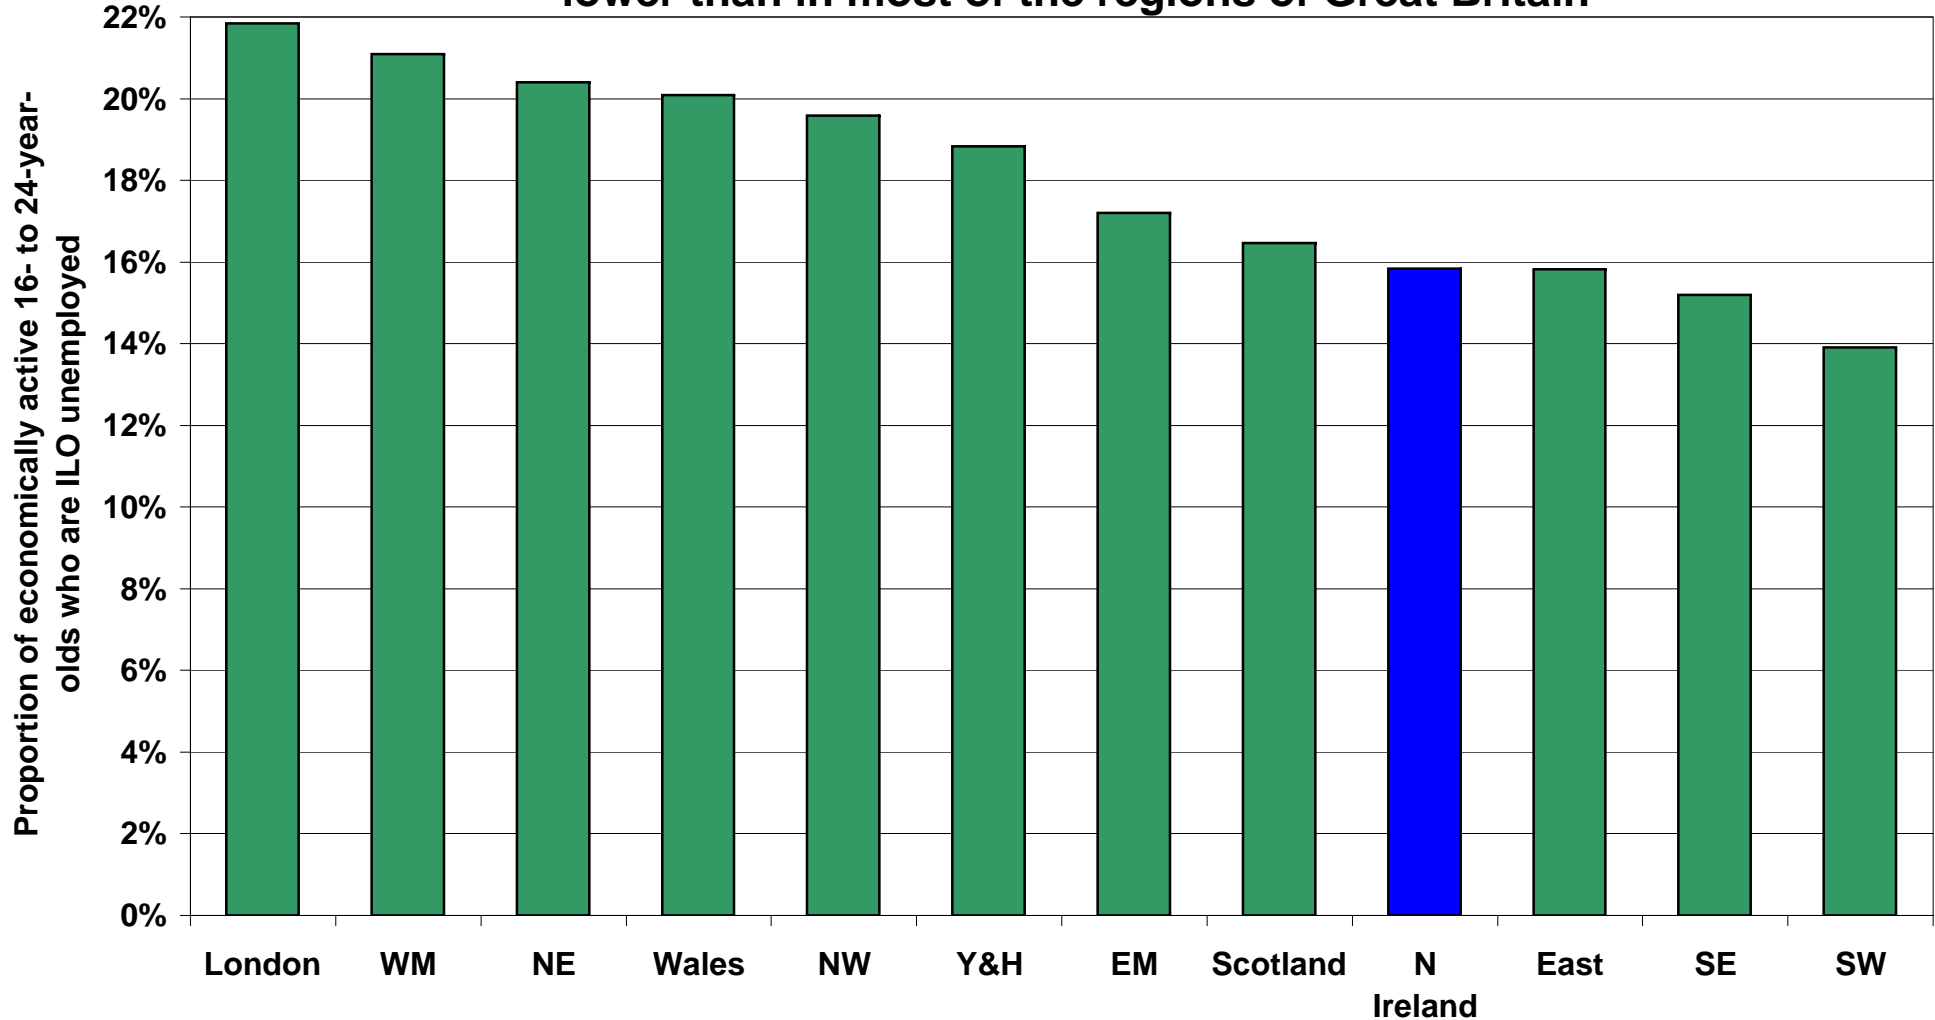

The unemployment rate for 16- to 24-year-olds in Northern Ireland is lower than in most of the regions of Great Britain

Source: Labour Force Survey, ONS; the data is the average for 2008 to 2010; updated Mar 2011